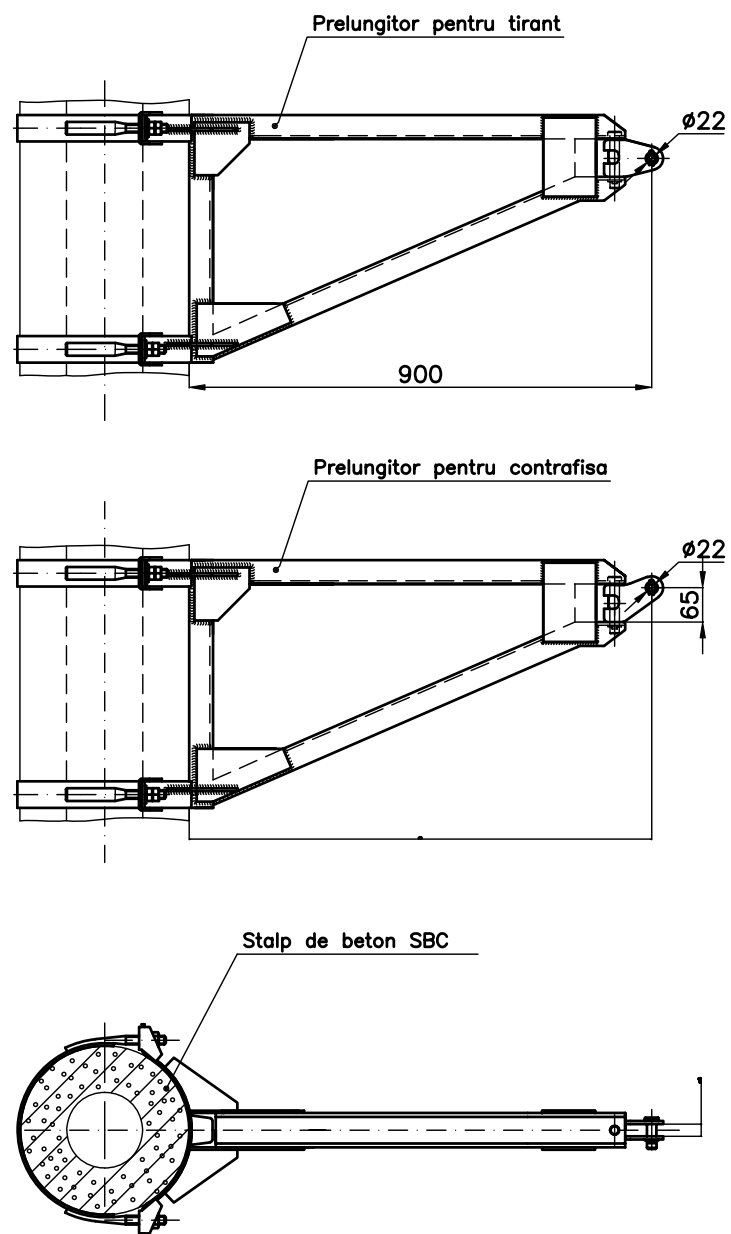

PRELUNGITORI SCURTI PENTRU O CONSOLA SIMPLA SHORT STAND-OFF BRACKETS FOR SINGLE CANTILEVER

PRELUNGITOR SCURT PE STALP DE BETON SBC
SHORT STAND-OFF BRACKET FOR SBC POLE

PRELUNGITOR SCURT PE STALP METALIC H
SHORT STAND-OFF BRACKET FOR METALLIC POLE TYPE H