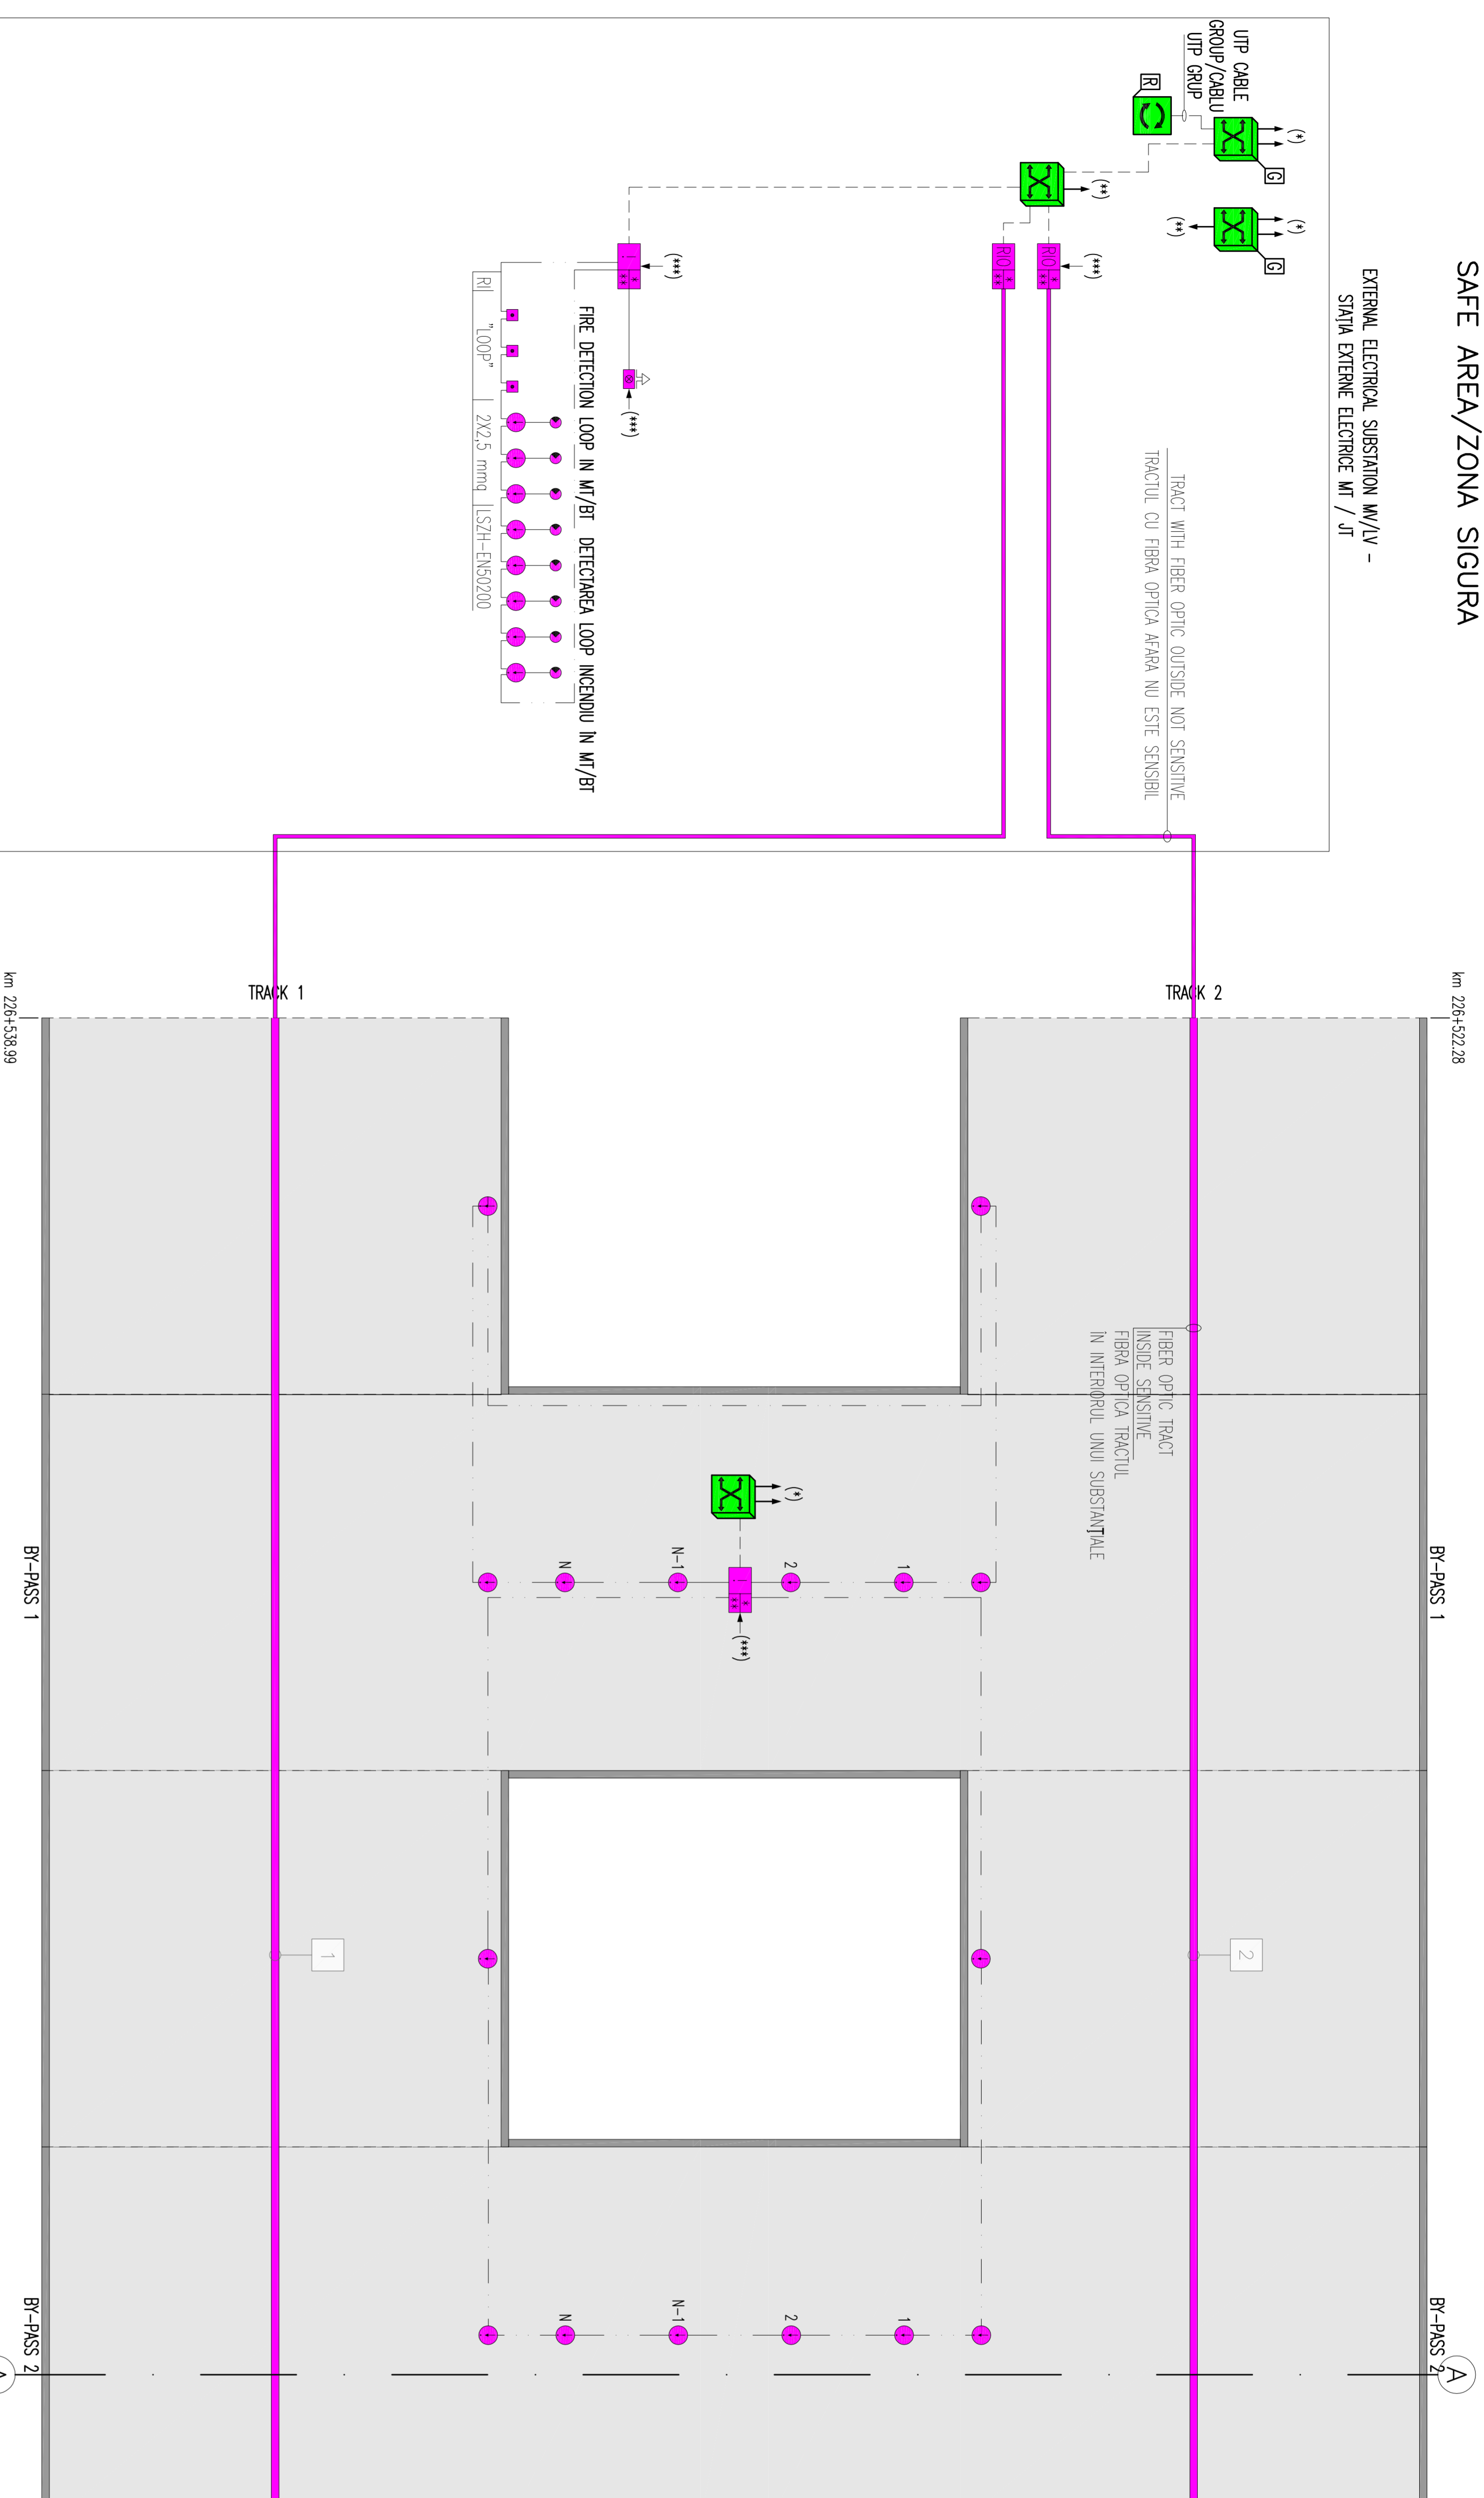

SAFE AREA/ZONA SIGURA

LEGEND NETWORKS/LEGENDA OBIECTIVE

- CABLE FIBER OPTIC SENSOR/CABLU FIBRA OPTICA SENZOR
- FIRE DETECTION LOOP/DE DETECTARE A INCENDIU/LOOP
- ON ETHERNET CABLE CAT 6 UPT/ON CABLU ETHERNET CAT 6 UPT

LEGEND SYMBOL/LEGENDA SIMBOLURI

- ACTIVE EQUIPMENT/ACTIVE UTILITATE
- SWITCH NODE /SWICH NOD
- GENERAL SWITCH TUNNEL NETWORK/SWICH GENERAL RETEA DE TUNELUL
- PROTECTIVE SWITCH TUNNEL NETWORK/SWICH PROTECTIV
- FIBER OPTIC CABLE MULTIMODE AND/OR SINGLEMODE/CABLU DE FIBRA OPTICA (MULTIMODE SI / SAU SINGLEMODE)
- SMOKE DETECTION SENSOR/DETECTIE FUM SENSOR
- OPTICAL REPEATER OR DOOR DETECTOR FOR LOCAL/REPEATER OPTICAL OUT DOOR DETECTOR DE LOCALE
- CENTRAL LOCAL TECHNICAL FIRE DETECTION-BR-PASS-NODE/CENTRAL TEHNIC LOCAL DE DETECTARE A INCENDIU- BR-PASS-DE NOD
- CENTRAL FIRE DETECTION PER OPTICAL SENSOR CABLE/CENTRAL DE DETECTARE A INCENDIU PER SENZOR CABLU OPTIC
- MANUAL FIRE ALARM BUTTON/MANUAL DE ALARMA DE INCENDIU BUTON
- SIREN WITH FLASHING FOR EXTERNAL/SIREN CU INTERMITENT DE EXTERNE
- OPTICAL SENSOR CABLE NUMBERING/NUMEROTAREA SENZOR CABLE

GENERAL PLAN / PLANUL GENERAL

NOTE:
 - (P) CONNECTED TO THE EMERGENCY DATA NETWORK/CONECTAT LA REZEAUA DE DATE DE URGENTA
 - (M) CONNECTED TO THE SAFE AREA EMERGENCY DATA NETWORK/CONECTAT LA REZEAUA DE DATE DE URGENTA DE ZONA SIGURA
 - (**) POWER SUPPLY Q.BR/008 / SURSA DE ALIMENTARE Q.BR/008