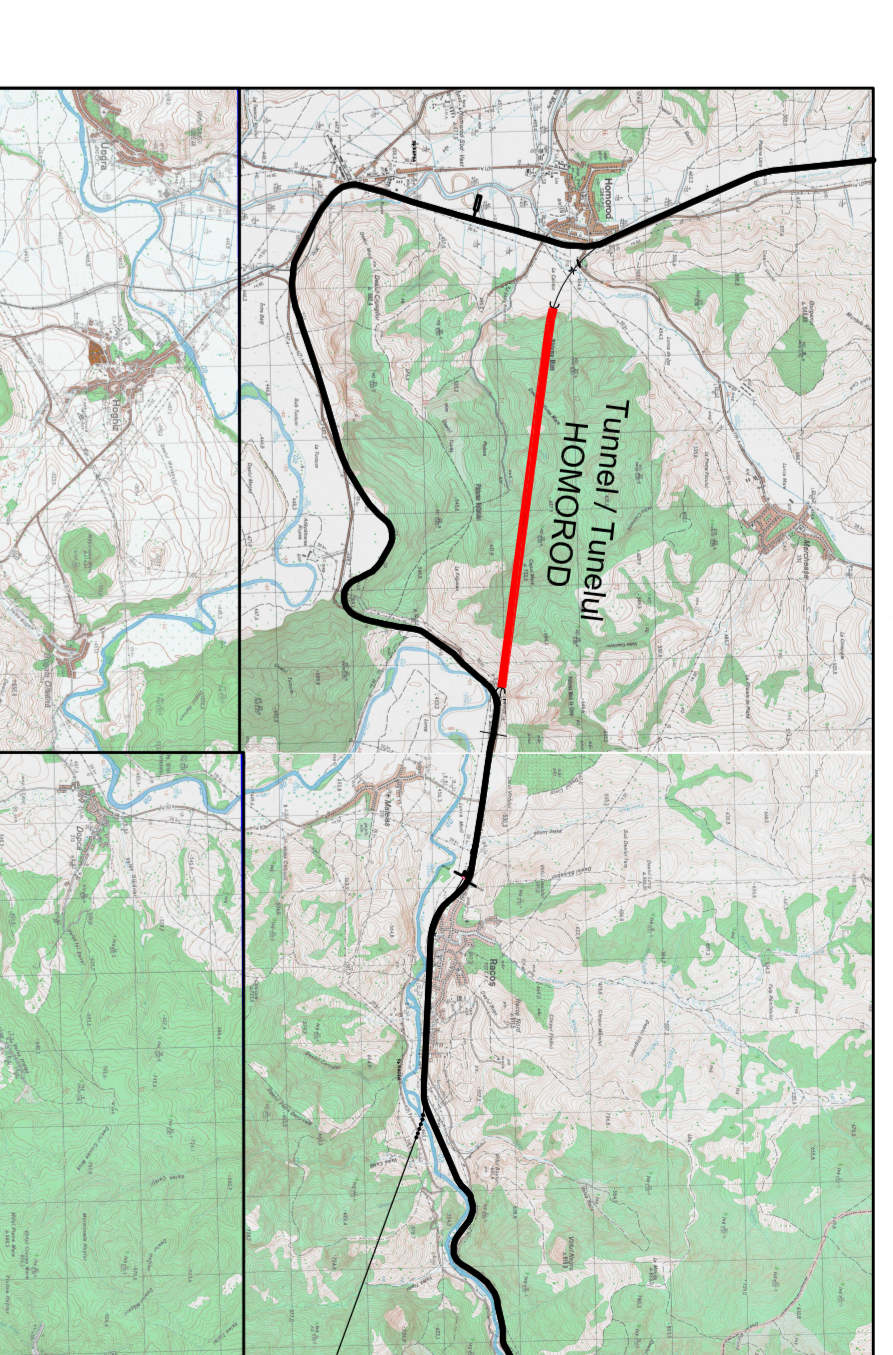

GENERAL PLAN / PLANUL GENERAL

NOTE:
- (P) CONNECTED TO THE EMERGENCY DATA NETWORK/CONECTAT LA REZEAUA DE DATE DE URGENTA
- (M) CONNECTED TO THE SAFE AREA EMERGENCY DATA NETWORK/CONECTAT LA REZEAUA DE DATE DE URGENTA DE ZONA SIGURA
- (**) POWER SUPPLY Q.BR/008 / SURSA DE ALIMENTARE Q.BR/008

0									
C									
B									
A									

GOVERNUL ROMANIEI
ROMANIA
MINISTERUL INFRASTRUCTURII SI TRANSPORTURILOR
PROIECT FINANCIAT DE UNIUNEA EUROPEANA
SPERU SAU SANSI FINANCIER PROIECT

CLIENT / CLIENT: CN.C.F. "C.F.R." - S.A.

CONSULTANT / CONSULTANT: **TRAVELO** (Lead), **SISTEM**, **WILSON**, **OBREMAYER**, **TECNIC**

APPROVED: R. LUZZA (Date: / /), C. GEMELLI (Date: / /), C. GEMELLI (Date: / /), P. ANTONIO (Date: / /)

PROIECT/PROIECT: 2023/2023/2023
P.11.1.1.T3

Scale: 1:107

Condition / Condiționare System: E A S I 0 1 C 1 2 L X T S 2 0 6 2 0 0 3 0