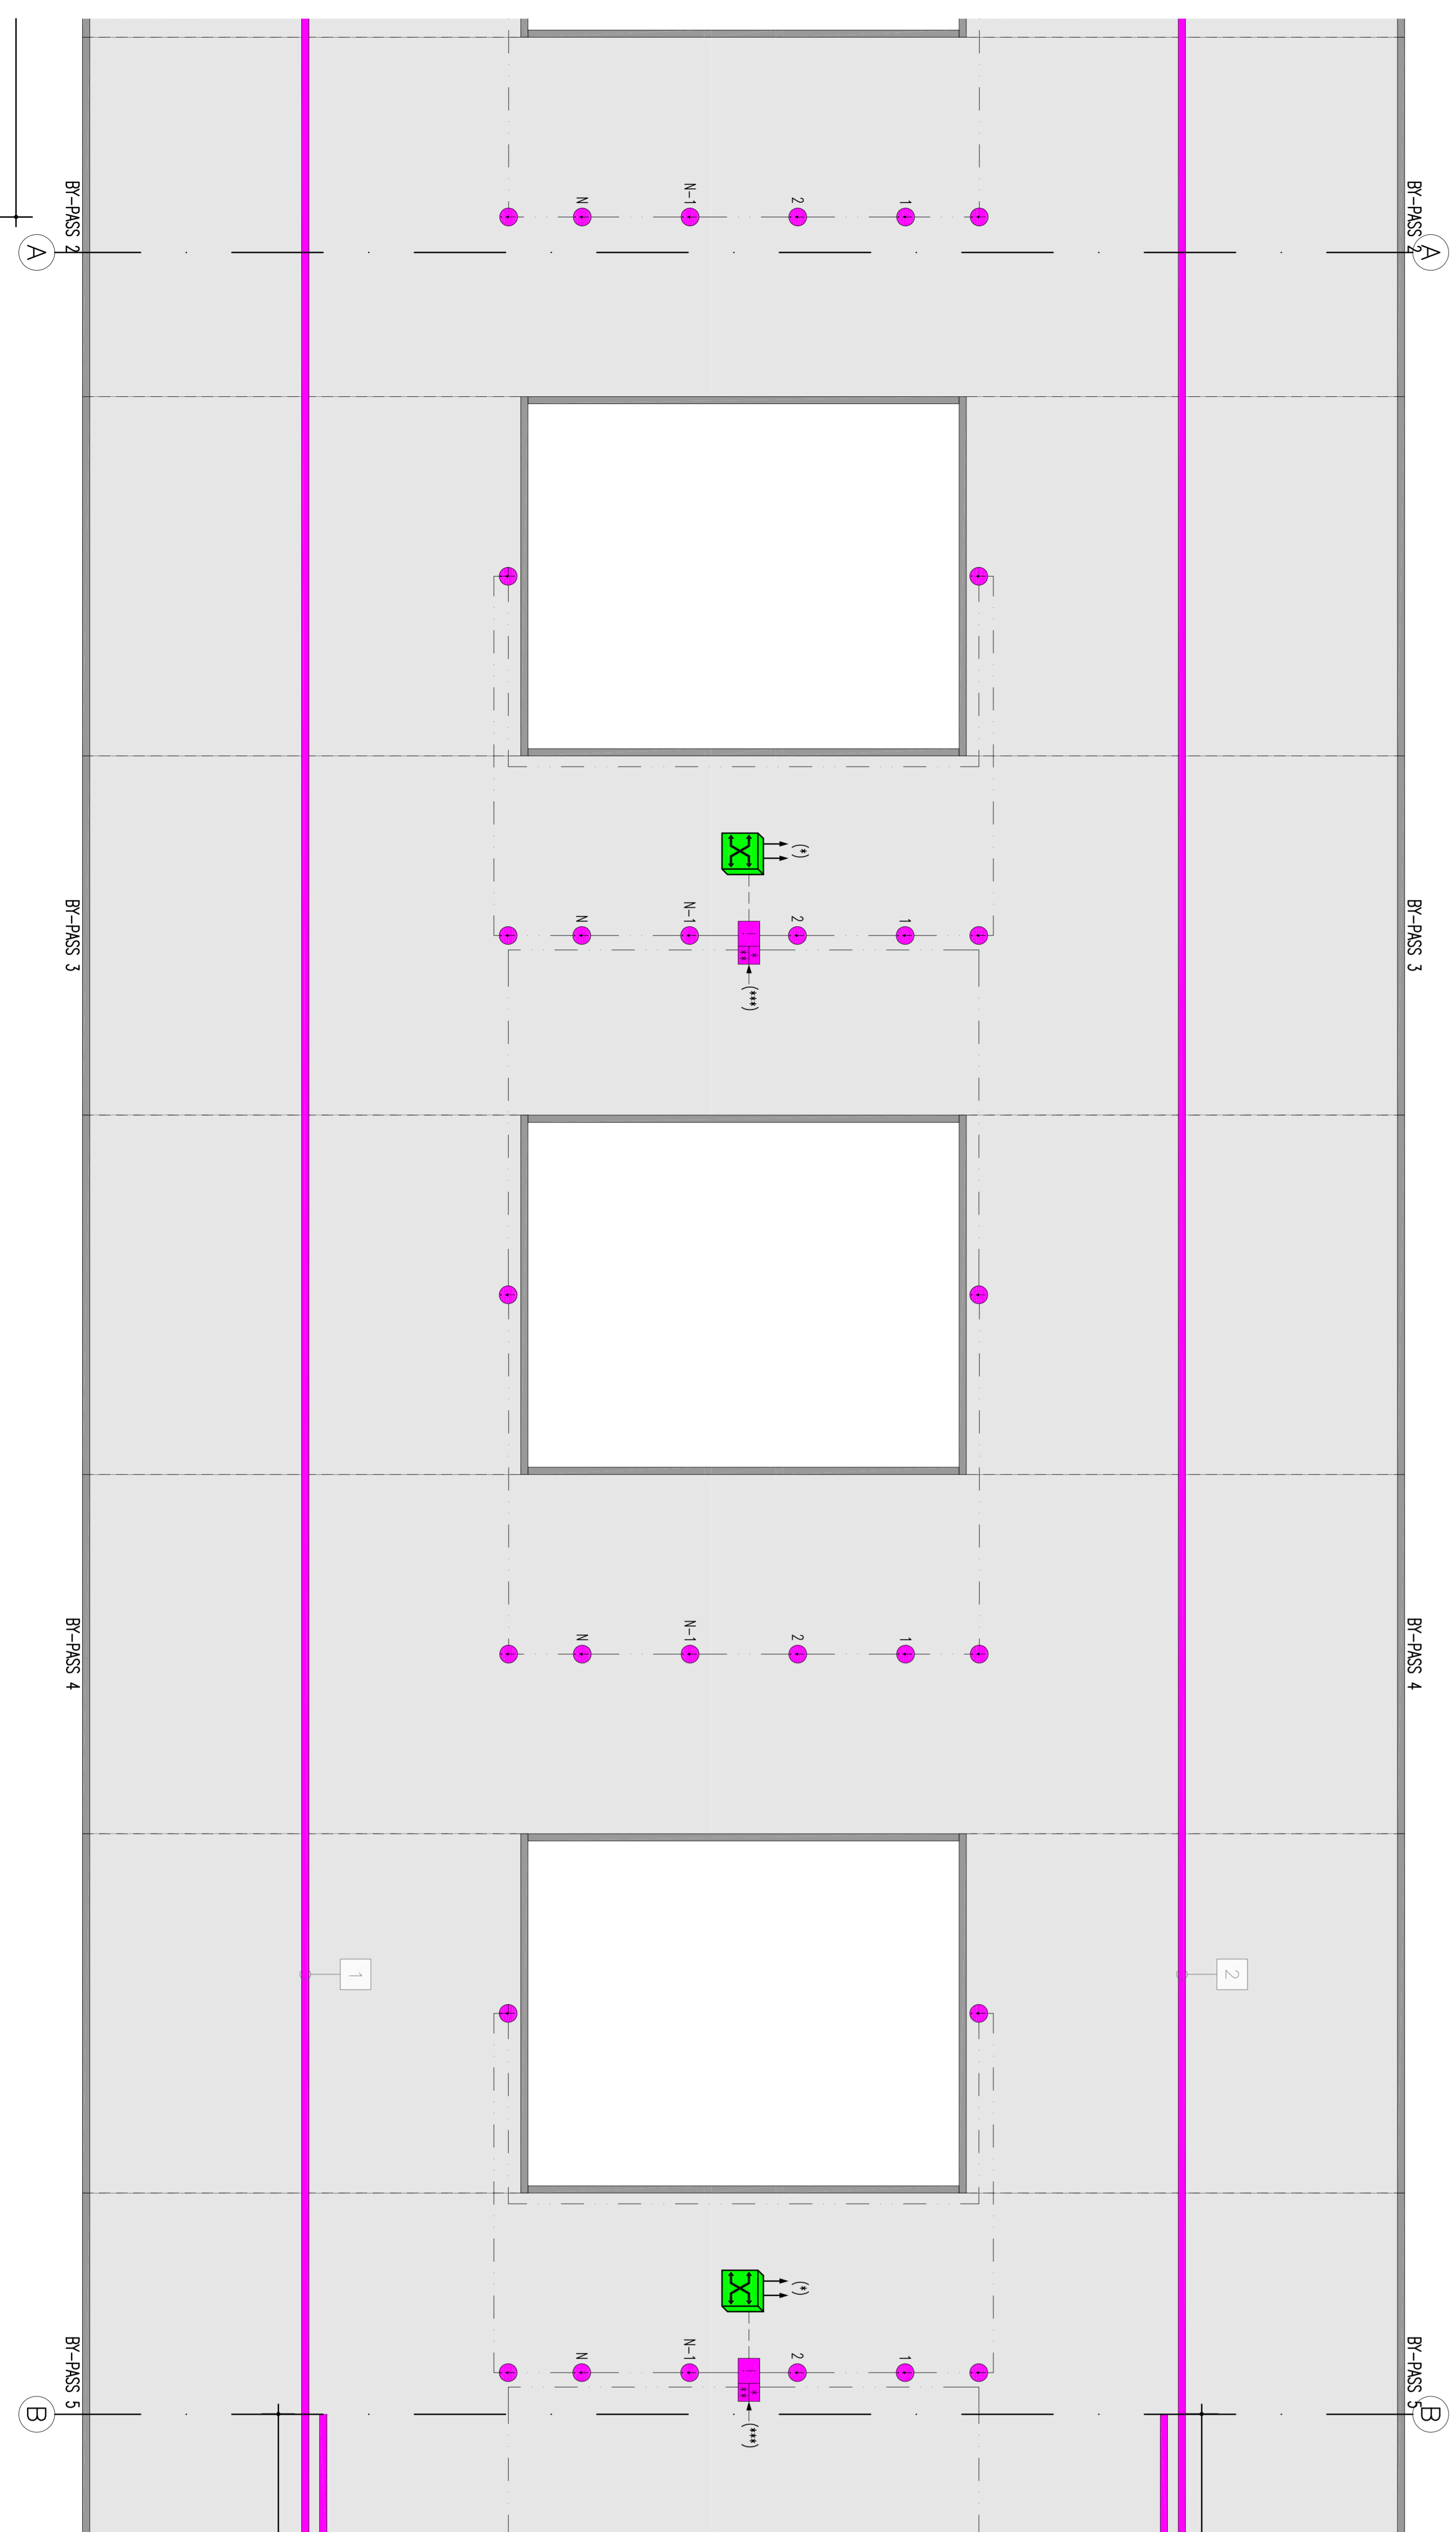

LEGEND NETWORKS/LEGENDA OBIECTIVE

- CABLE FIBER OPTIC SENSOR/CABLU FIBRA OPTICA SENZOR
- FIRE DETECTION LOOP/DE DETECTARE A INCENDIU/LOOP
- ON ETHERNET CABLE CAT 6 UPT/ON CABLU ETHERNET CAT 6 UPT

LEGEND SYMBOL/LEGENDA SIMBOLURI

- ACTIVE EQUIPMENT/ACTIVE UTILITATE
- SWITCH NODE /SWICH NOD
- GENERAL SWITCH TUNNEL NETWORK/SWICH GENERAL RETEA DE TUNELUL
- PROTECTIVE SWITCH TUNNEL NETWORK/SWICH PROTECTIV
- FIBER OPTIC CABLE MULTIMODE AND/OR SINGLEMODE/CABLU DE FIBRA OPTICA (MULTIMODE SI / SAU SINGLEMODE)
- SMOKE DETECTION SENSOR/DETECTIE FUM SENSOR
- OPTICAL REPEATER OR DOOR DETECTOR FOR LOCAL/REPEATER OPTICAL OUT DOOR DETECTOR DE LOCALE
- CENTRAL LOCAL TECHNICAL FIRE DETECTION-BR-PASS-NODE/CENTRAL TEHNIC LOCAL DE DETECTARE A INCENDIU- BR-PASS-DE NOD
- CENTRAL FIRE DETECTION PER OPTICAL SENSOR CABLE/CENTRAL DE DETECTARE A INCENDIU PER SENZOR CABLU OPTIC
- MANUAL FIRE ALARM BUTTON/MANUAL DE ALARMA DE INCENDIU BUTON
- SIREN WITH FLASHING FOR EXTERNAL/SIREN CU INTERMITENT DE EXTERNE
- OPTICAL SENSOR CABLE NUMBERING/NUMEROTAREA SENZOR CABLE