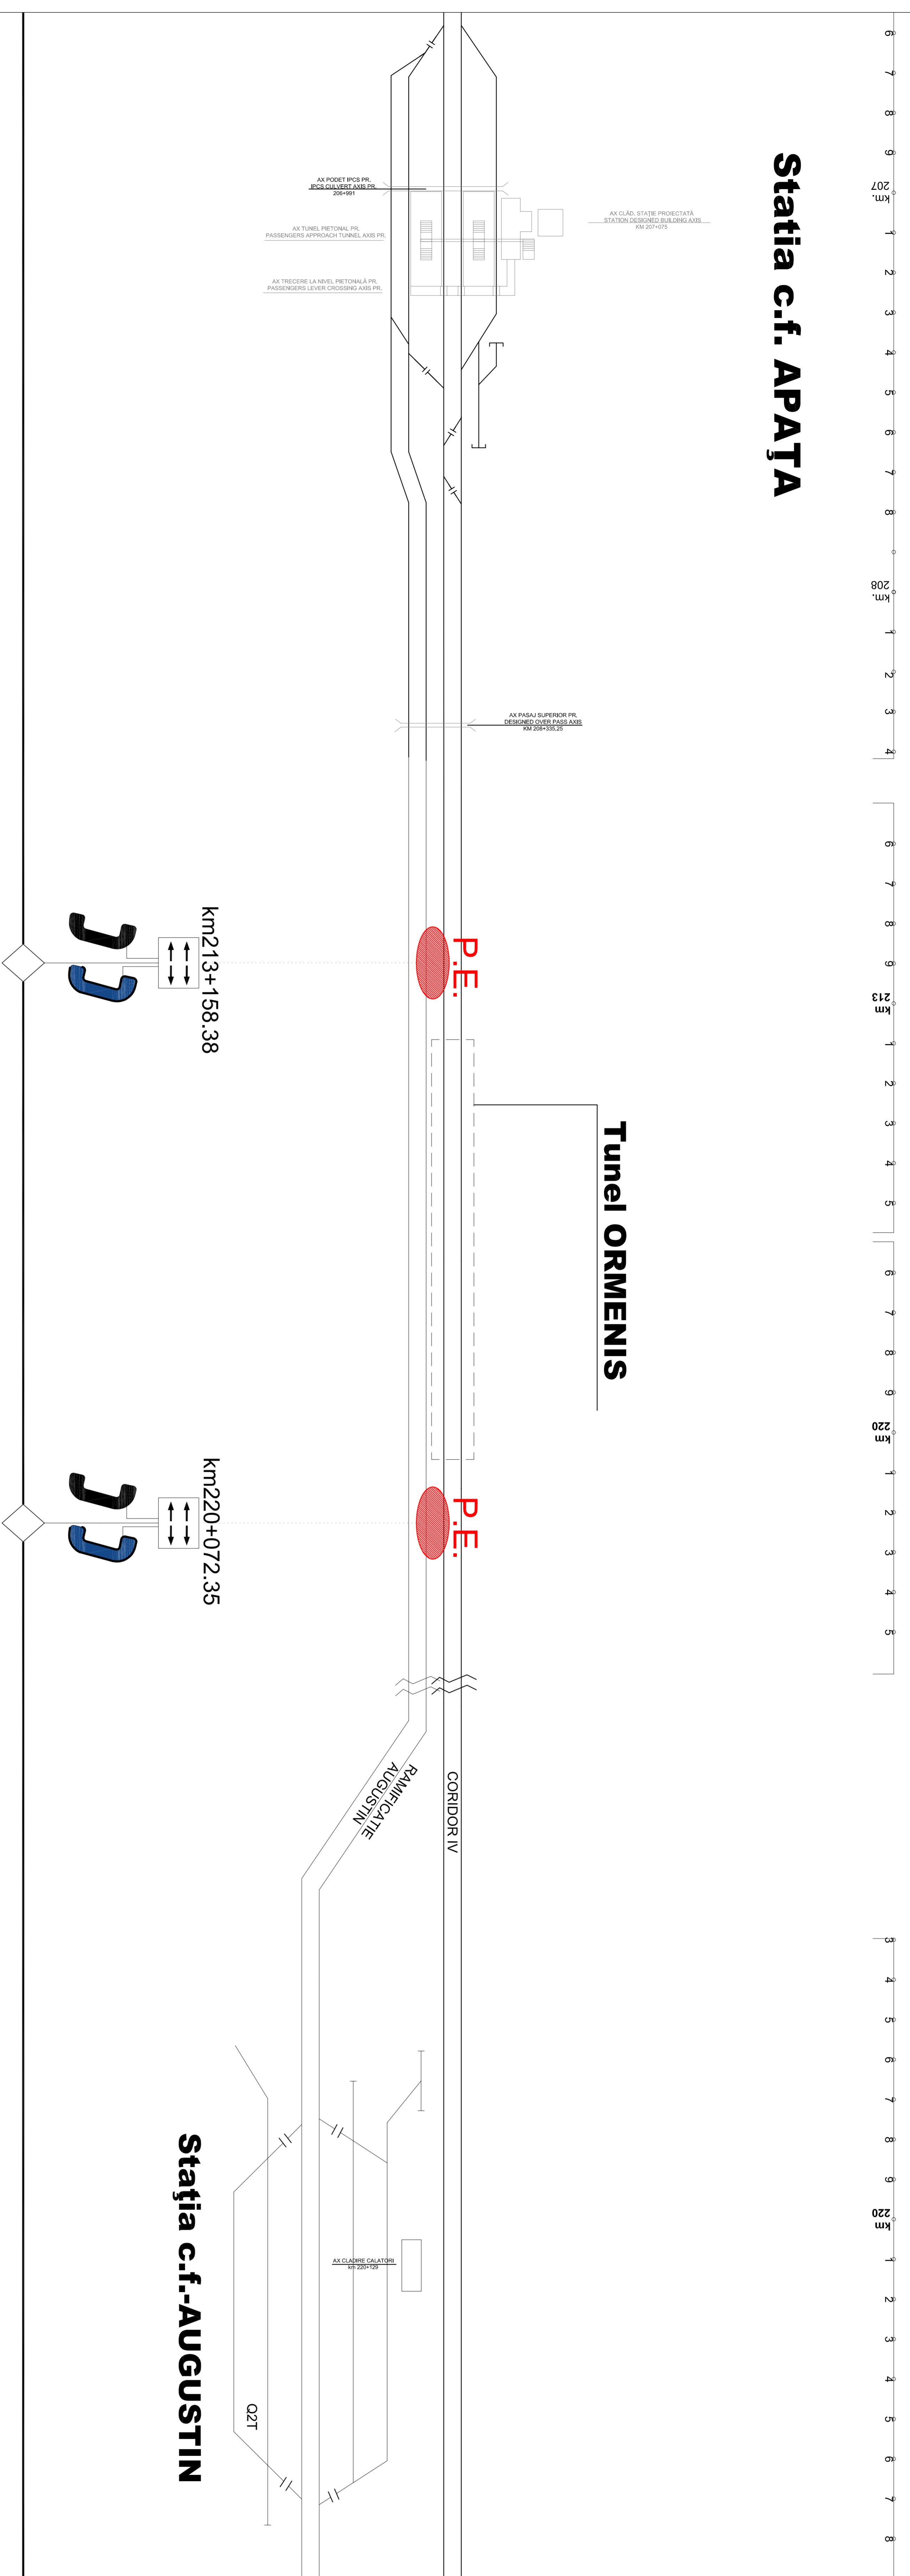

Statia c.f. APATA

GENERAL NOTES/NOTE GENERALE

LEGEND/LEGENDA :

- P.E.** Safe ored/Zona sigura
- ◇ Connection to the Backbone data network
- Switch L2
- Automatic telephone/Telefonie automati
- Selective telephone/Telefonie selectiva
- Backbone Data Network