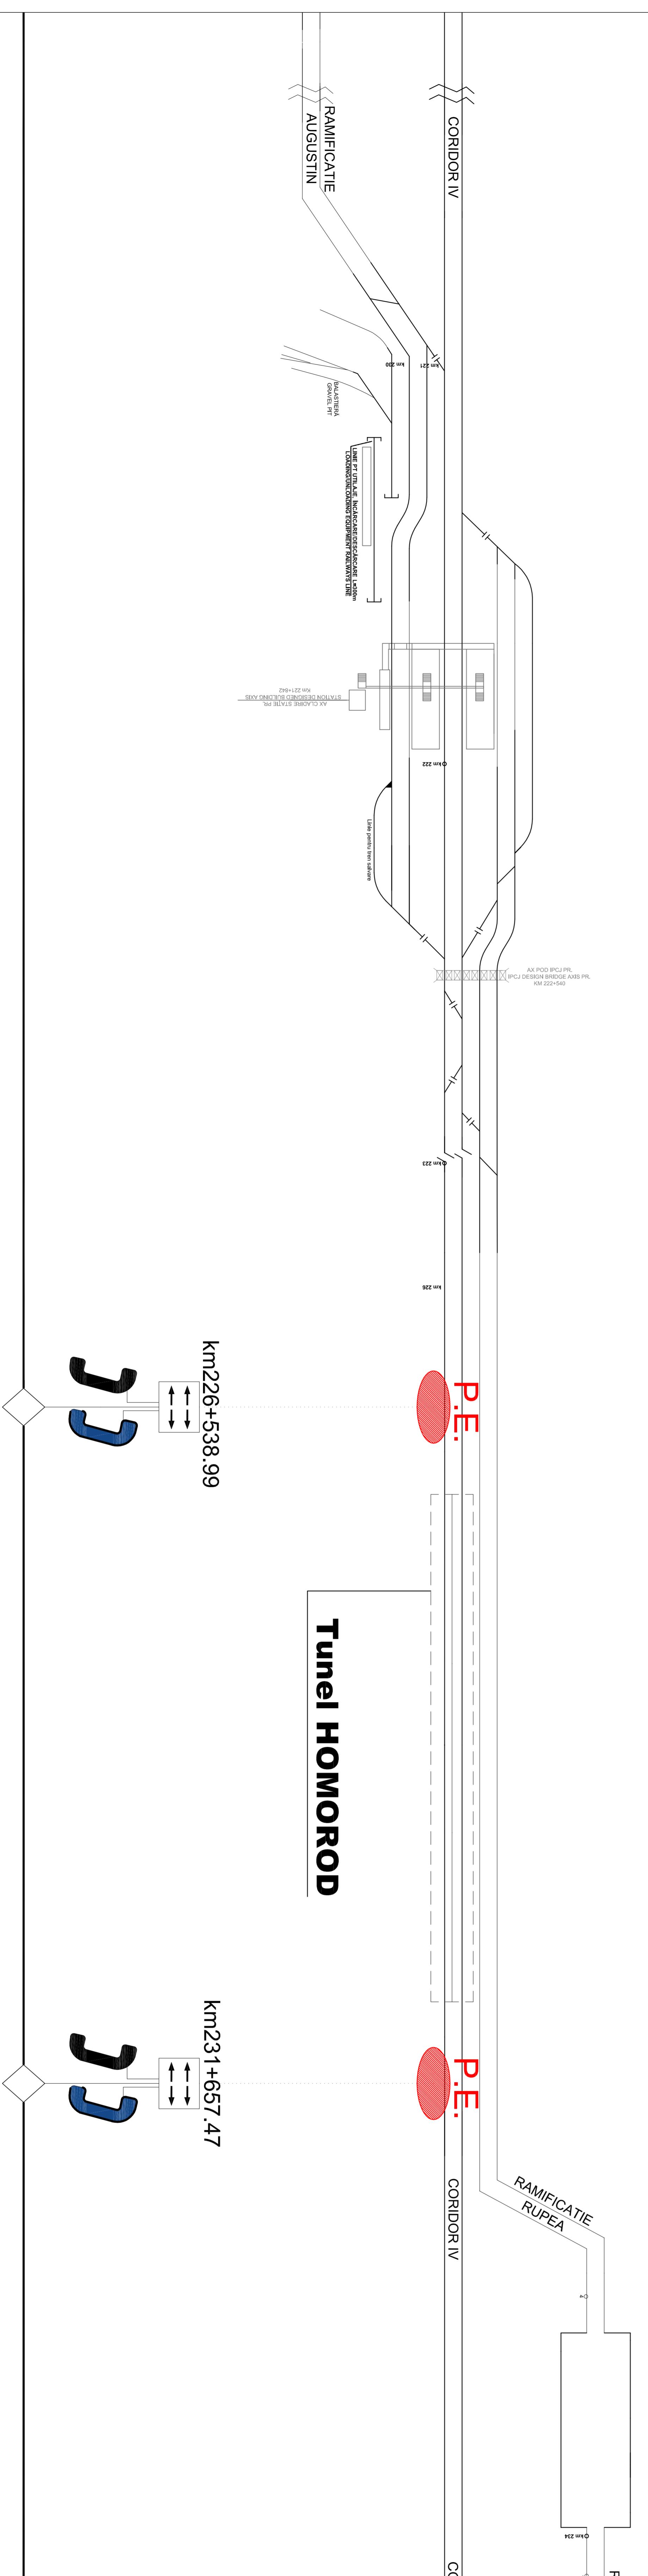

Statia c.f. RACOȘ

P.S. RACOȘ

D									
C									
B									
A									

CLIENT / CLIENT

CONSULTANT / CONSULTANT

SUBCONSULTANT / SUBCONSULTANT

PROIECT/PROIECT

CONDUCATOR / Conducator System