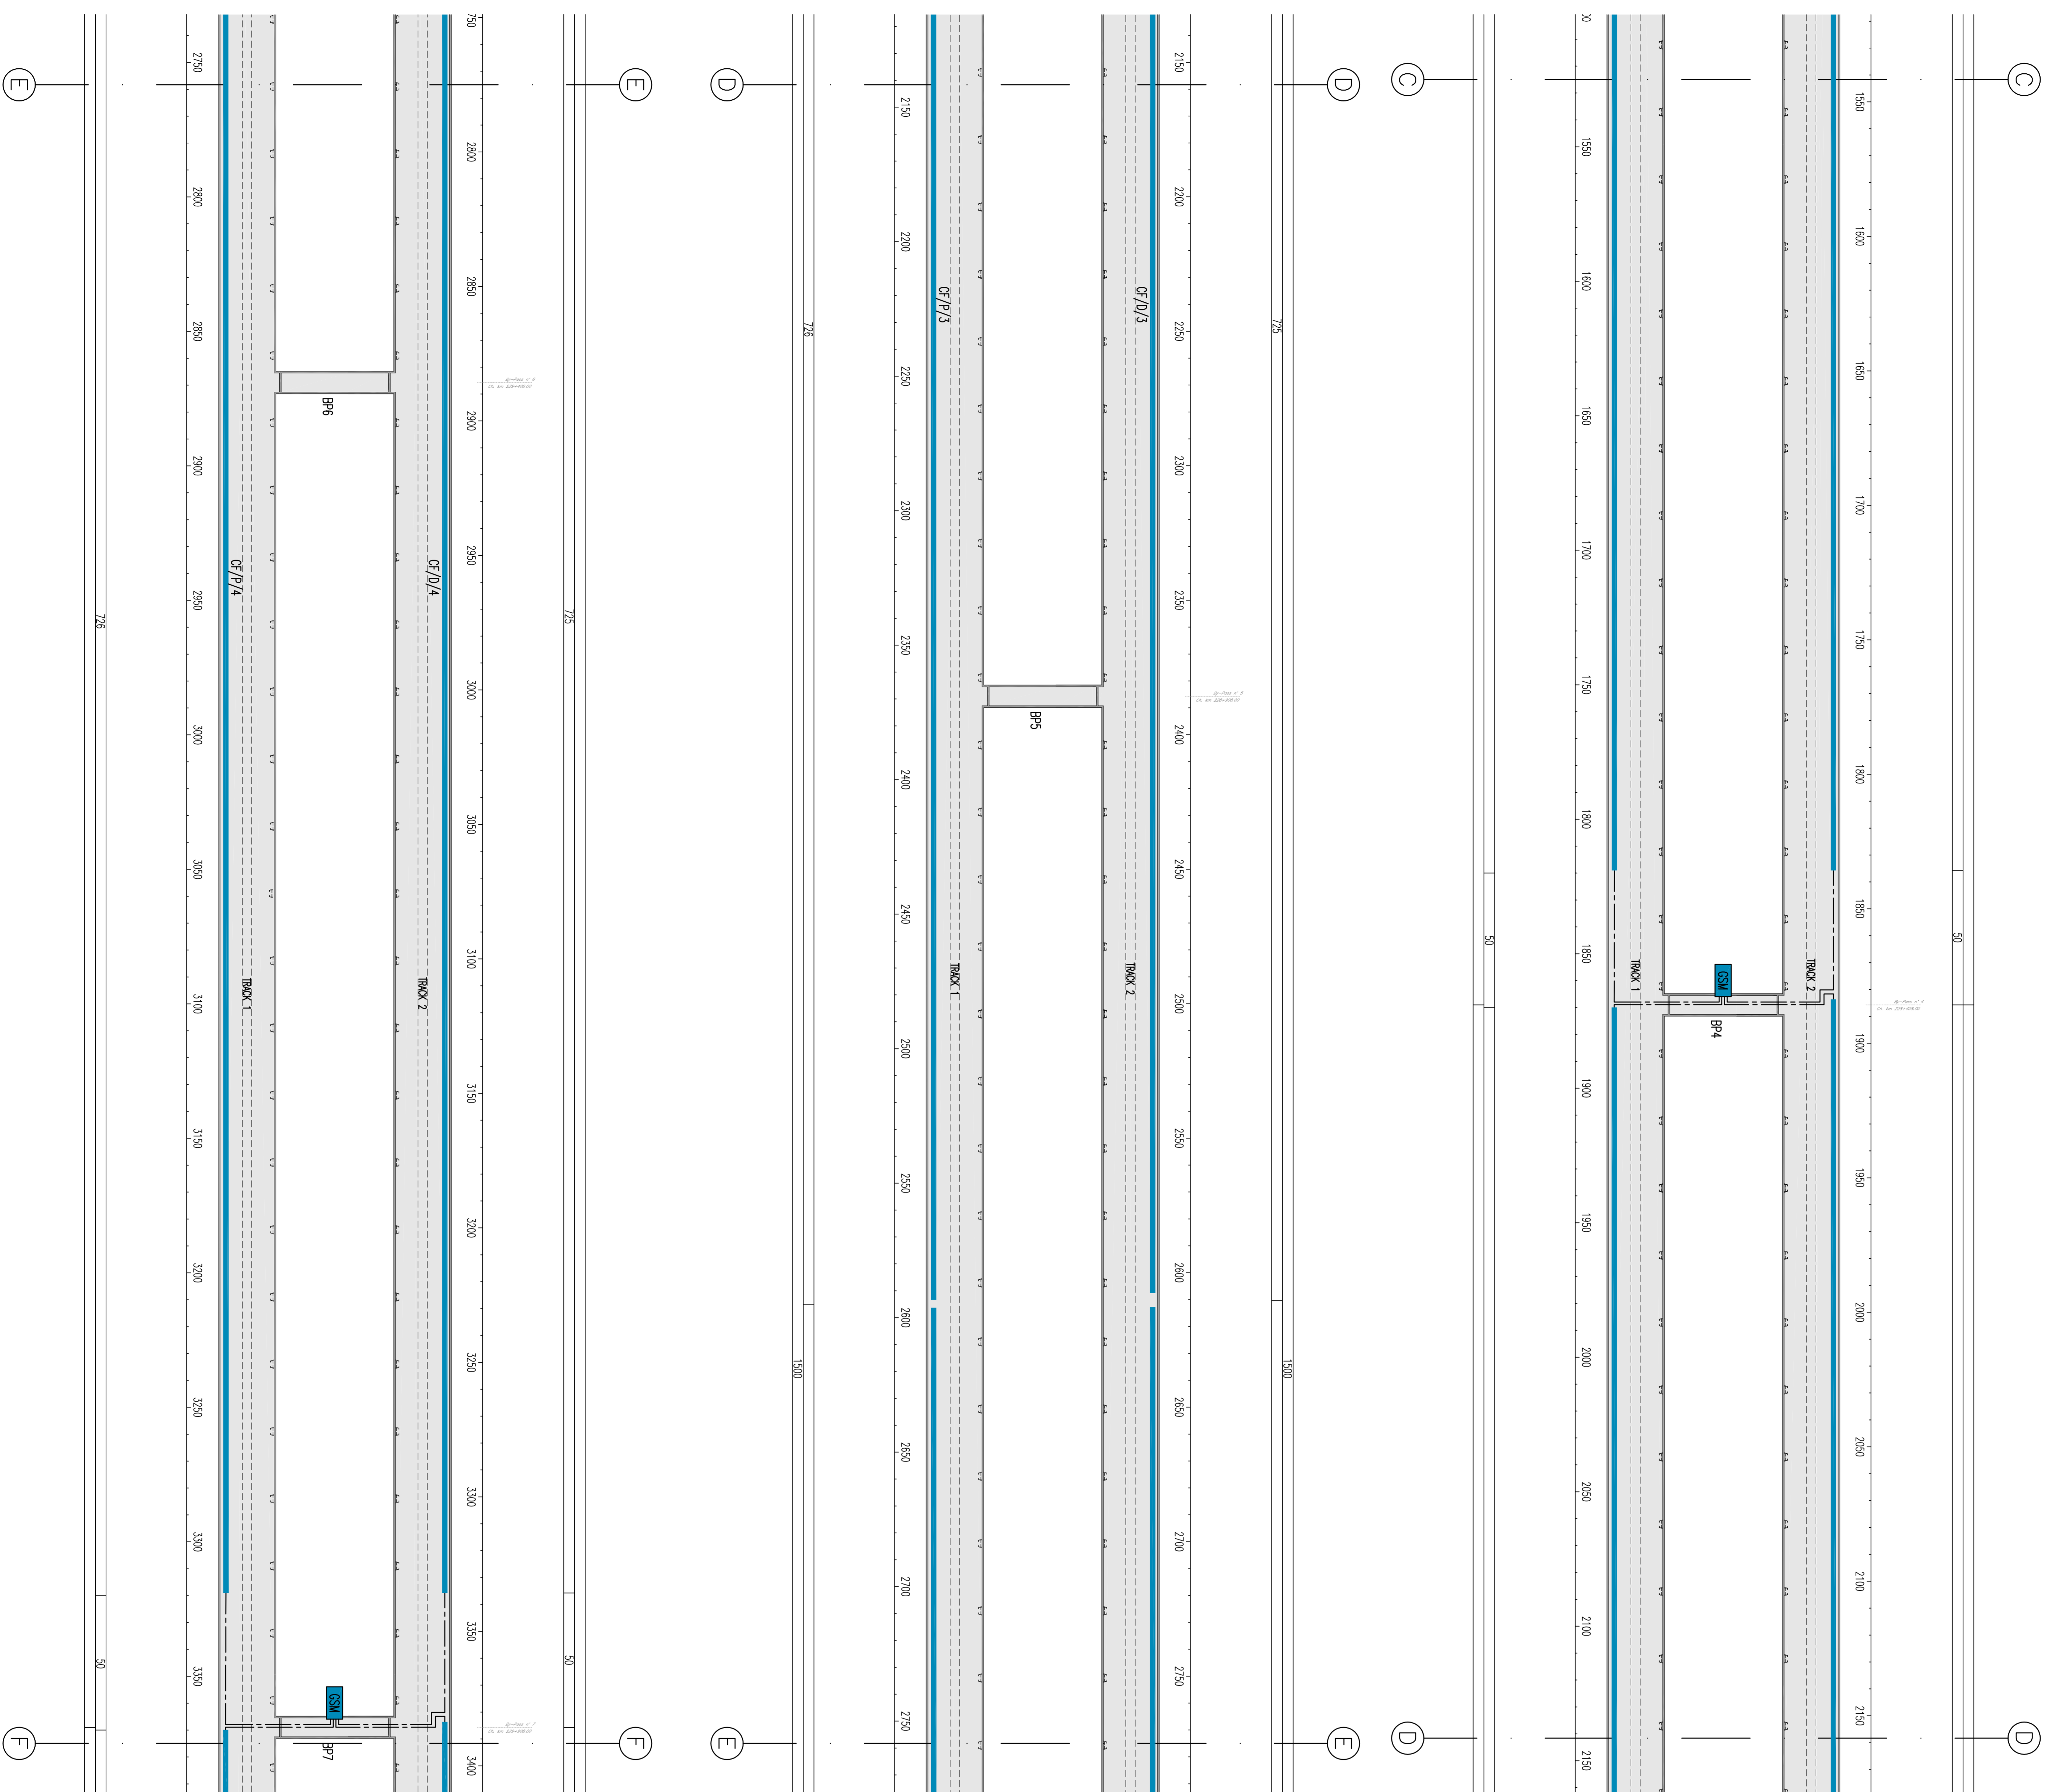

GENERAL PLAN / PLANUL GENERAL

**DESIGNATION EQUIPMENTS LEGEND /
LEGENDA DESEMNAREA EQUIPAMENTE**
 SW PRINCIPAL SWITCH/SWITCH PRINCIPALE
 SMI SWITCH MODE/SWITCH MOD
 SMO SWITCH OF CROSSROADS/SWITCH LA INTERSECIE
 TALLS COLUMNS TALLS/COLOANE TALL LIS

**POSITION EQUIPMENTS LEGEND /
LEGENDA POZITIA EQUIPAMENTE**
 ---/---/--- TIRACX 1/POSTA 1
 ---/---/--- TIRACX 2/POSTA 2
 ---/---/--- TIRACX 3/POSTA 3
/...../..... PROGRESIVE NUMERIC/PROGRESIVE NUMEROTARA

SYMBOLS LEGEND /LEGENDA SIMBOLURI
RADIO SYSTEM/SISTEME RADIO
 --- COAXIAL CABLE FOR RADIO SYSTEM/CABLU COAXIAL PENTRU SISTEME RADIO
 --- ROAMING POWER SLOT 1/3/6 / ROAMING CABLU SLOT 1/3/6
 --- SWMMELETER RADIO GSM

PROIECT/PROIECT
 2022/05/27/2022/05/29
 P.11 / T.5

CONDITIA / CONDITION SYSTEM
 Scale: 1:500
 1:07
 1/25

CONDITIA / CONDITION SYSTEM
 Scale: 1:500
 1:07
 1/25