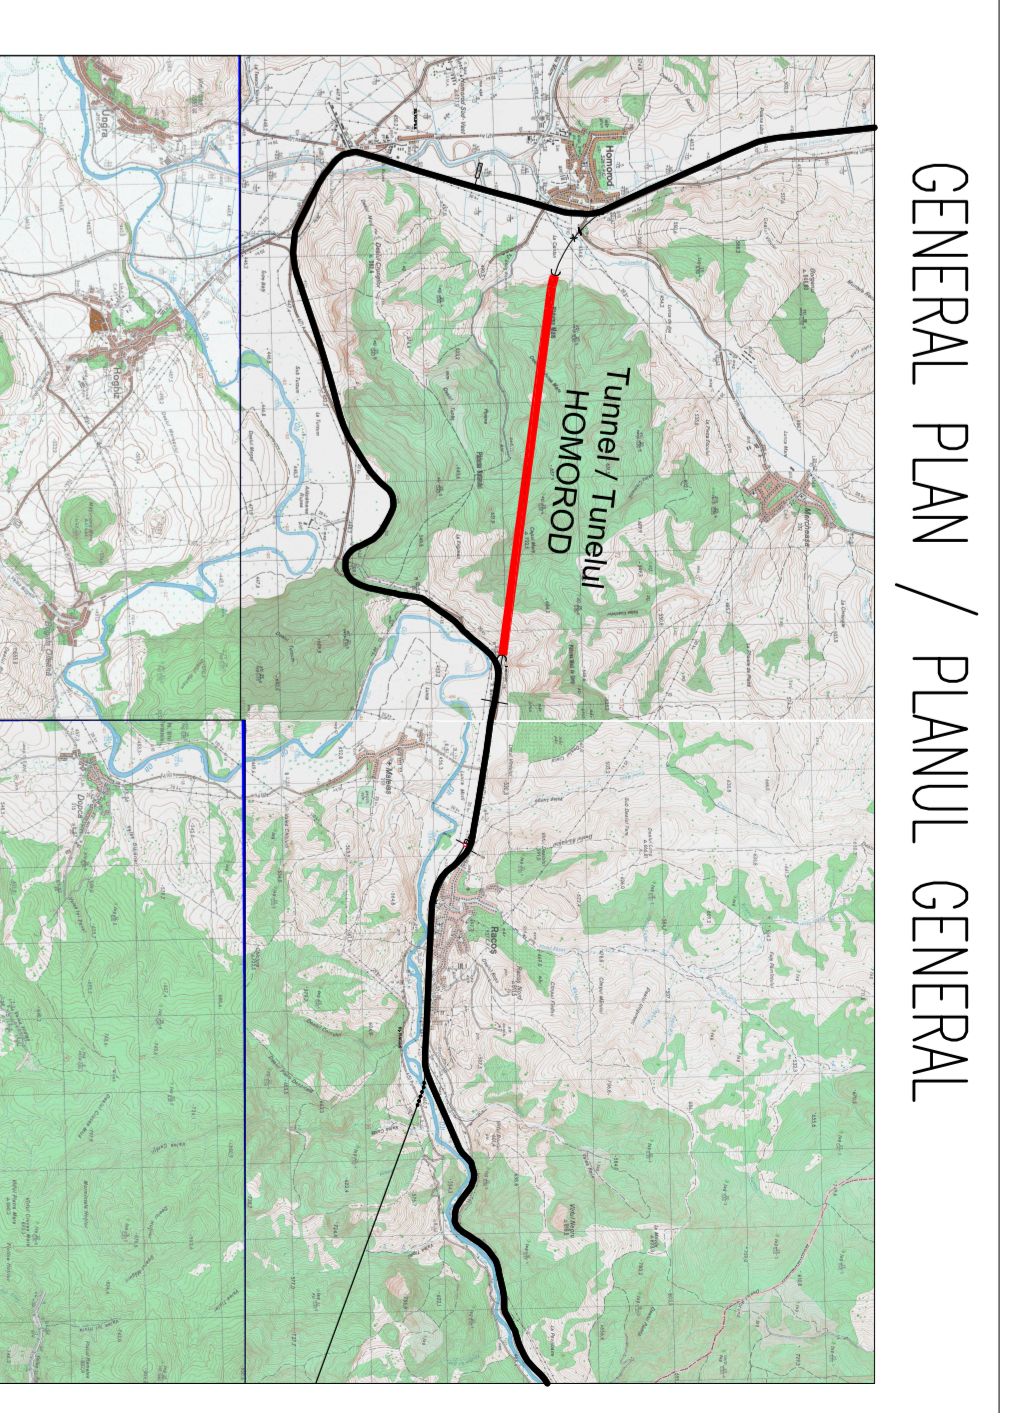

**POSITION EQUIPMENTS LEGEND/
LEGENDA POZITIA EQUIPAMENTE**

...../1 TRACK 1/PISTA 1
...../2 TRACK 2/PISTA 2

NETWORK LEGEND/LEGENDA OBJECTIVE

SIGNAL LINE CARRIER/SIGNAL SIS TRANSPORTATOR LINE
ENERGIC NETWORK ON CABLE CABLE UP/ENERGIE PE CABLU CUI 6 UP
ENERGIC NETWORK ON FIBER OPTIC/ENERGIE PE FIBRA OPTICA
CABLE OPTICAL OR ANALOGIC SIGNALS/CABLU OPTICAL SAU ANALOGIC
SERIAL NETWORK RS485/SERIAL REZEA RS485

NOTE/NOTE:

- (1) CONNECTED TO THE TUNNEL EMERGENCY DATA NETWORK/CONECTAT LA REZEA DE DATE DE URGENTA IN TUNEL
- (*) CONNECTED TO THE SAFE AREA EMERGENCY DATA NETWORK/CONECTAT LA REZEA DE DATE DE URGENTA DE PLATA
- (#) BUTTON EVERY 80 M APPROXIMATELY/PANOULE DE REZENA IN JURUL VAZON DE 80 M

PROIECT/PROIECT
PROIECT/PROIECT
PROIECT/PROIECT

DATE / DATA
DATE / DATA
DATE / DATA

Scale / Scara
Scale / Scara
Scale / Scara