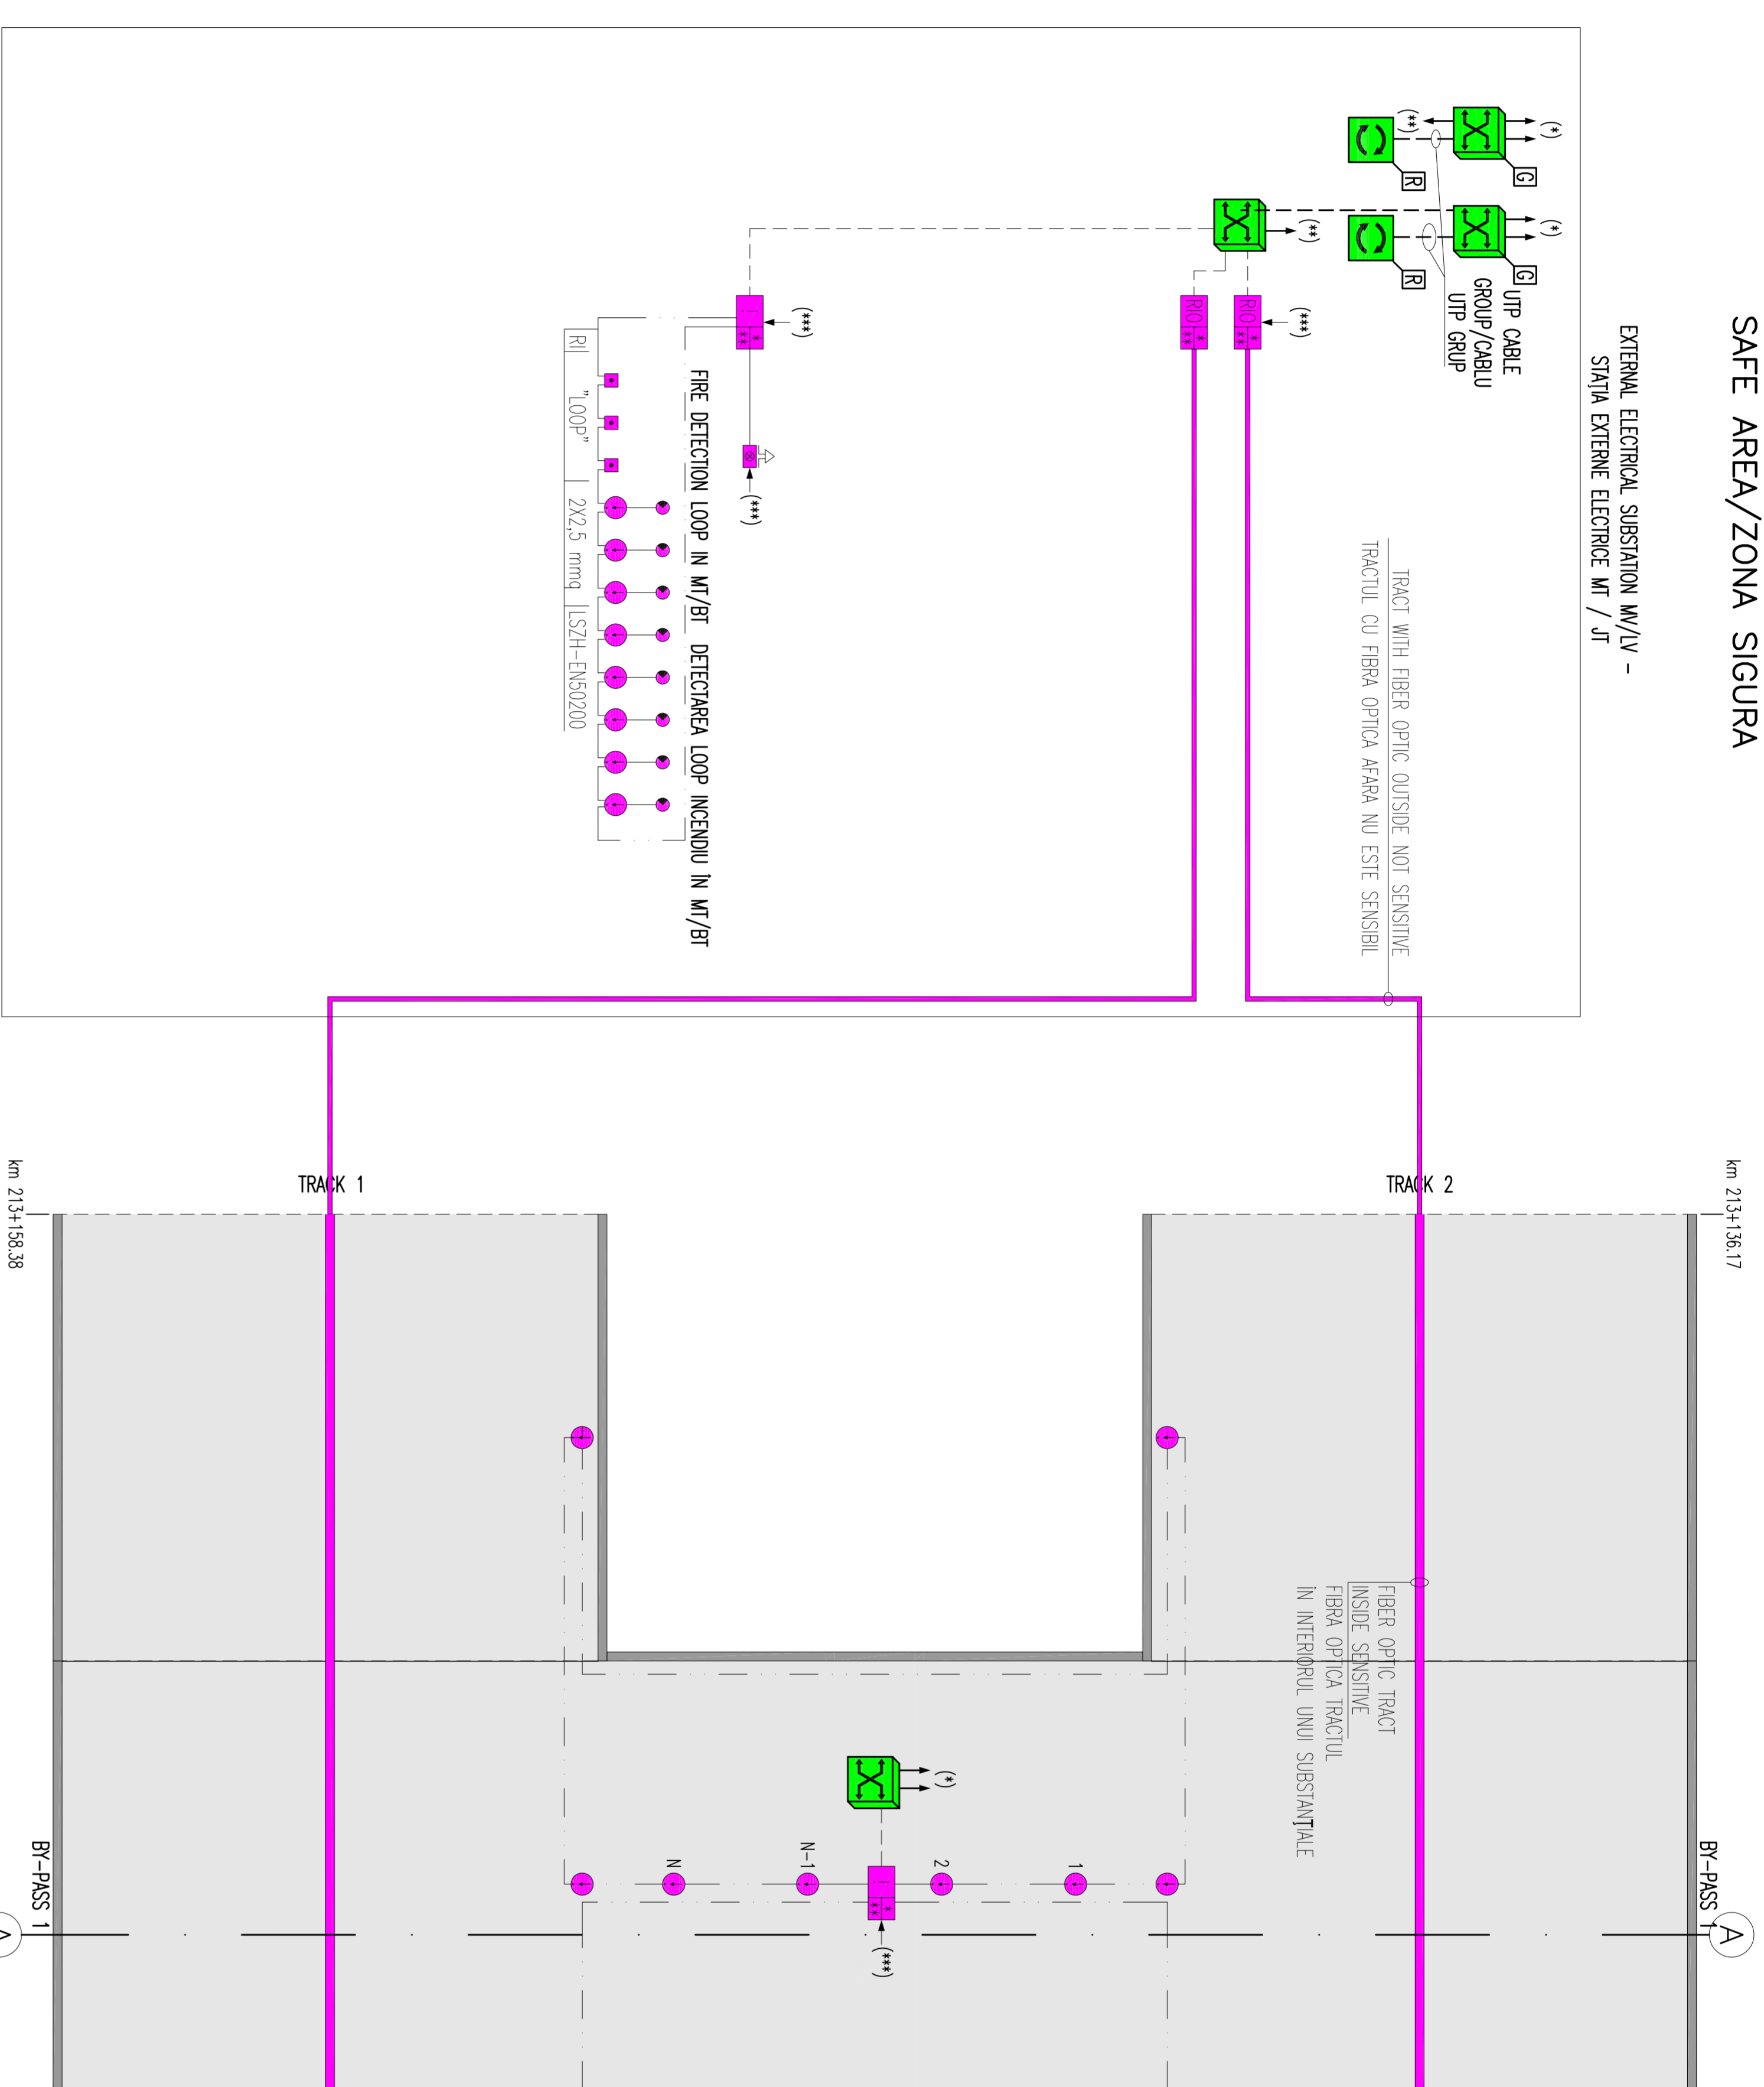

SAFE AREA/ZONA SIGURA

LEGEND NETWORKS/LEGENDA OBIECTIVE

- CABLE FIBER OPTIC SENSOR/CABLE FIBRA OPTICA SENZOR
- FIRE DETECTION LOOP/DE DETECTOR A INCENDIULUI LOOP
- ON ETHERNET CABLE CAT 6 UTP/ON CABLU ETHERNET CAT 6 UTP

LEGEND SYMBOL/LEGENDA SIMBOLURI

- ACTIVE EQUIPMENT/ACTIVE UTILAJE
- SWITCH NODE /SWITCH NOD
- GENERAL SWITCH RING/NETWORK/SWITCH GENERAL TERA DE TONELAJ
- PASSAGE SWITCH TO OTHERS/SWITCH PASAJE
- CABLE UTP CAT6/CABLE UTP cat6
- FIBER OPTIC CABLE MULTIMODE AND/OR SINGLEMODE/CABLU DE FIBRA OPTICA (MULTIMODE SI / SAU SINGLEMODE)
- SMOKE DETECTION SENSOR/DETECTOR FUM SENSOR
- OPTICAL REPAIRER OUT DOOR DETECTOR FOR LOCAL/REPAIRER OPTICAL OUT DOOR DETECTOR DE LOCALE
- CENTRAL LOCAL TECHNICAL FIRE DETECTION-BRASS-NODE/CENTRAL TEHNIC LOCAL DE DETECTOR A INCENDIULUI-SENZOR-DE NISA
- MANUAL FIRE ALARM BUTTON/MANUAL DE ALARMA DE INCENDIULUI BUTON
- SIREN WITH FLASHING FOR EXTERNAL/SIREN CU INTERMITENT DE EXTERNE
- OPTICAL SENSOR CABLE NUMBERING/NUMEROTAREA SENZOR CABLE

GENERAL PLAN / PLANUL GENERAL

NOTE/NOTE

- (*) CONNECTED TO THE EMERGENCY DATA NETWORK/CONECTAT LA REȚEAUA DE DATE DE URGENȚA
- (**) CONNECTED TO THE SAFE AREA EMERGENCY DATA NETWORK/CONECTAT LA REȚEAUA DE DATE DE URGENȚA DE PANA
- (***) POWER SUPPLY Q.BR/08B / SIRMA DE ALIMENTARE Q.BR/08B

OBERMAYER
TECHNIC

DATE

PROIECT/PROIECT

CONDICIILE / CONDICIILE SISTEM

Scale: 1:500

1/3