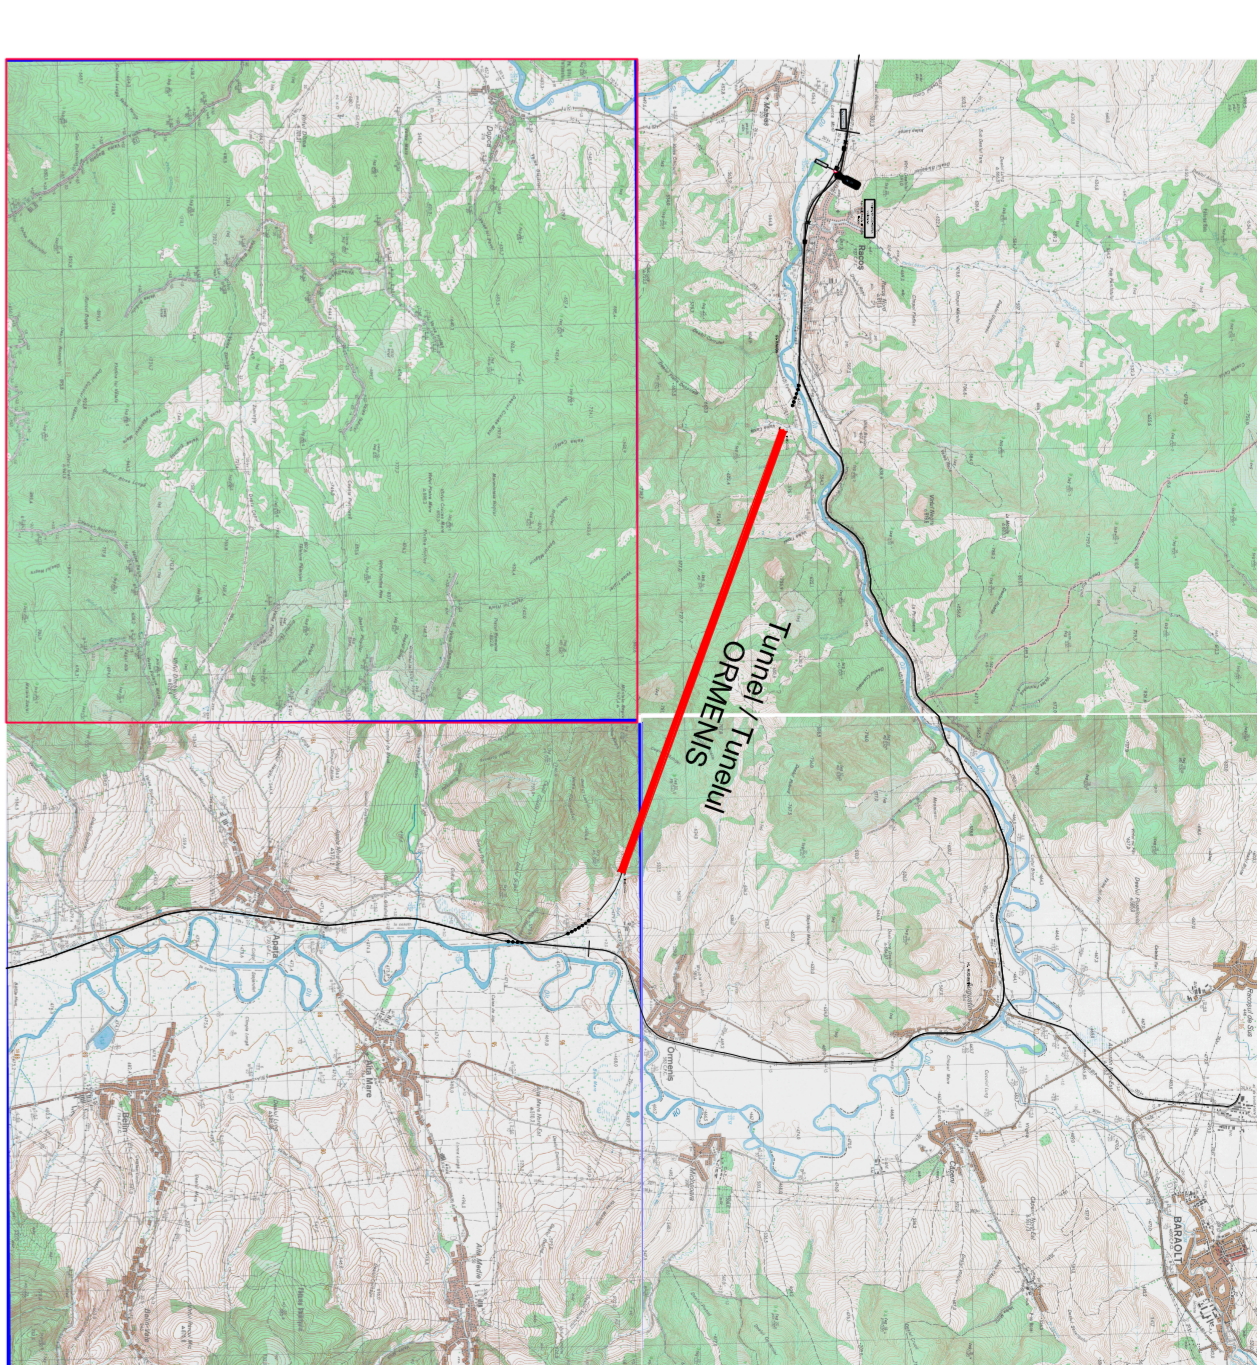

GENERAL PLAN / PLANUL GENERAL

NOTE/NOTE

- (*) CONNECTED TO THE EMERGENCY DATA NETWORK/CONECTAT LA REȚEAUA DE DATE DE URGENȚA
- (**) CONNECTED TO THE SAFE AREA EMERGENCY DATA NETWORK/CONECTAT LA REȚEAUA DE DATE DE URGENȚA DE PANA
- (***) POWER SUPPLY Q.BR/08B / SIRMA DE ALIMENTARE Q.BR/08B

D									
C									
B									
A									

CLIENT / CLIENT

GOVERNUL ROMANIEI
ROMANIA GOVERNMENT

PROIECT FINANȚAT DE UNIUNEA EUROPEANĂ
SPERD SAU FINANȚAT DE UNIUNEA EUROPEANĂ

CLIENT / CLIENT

CONSULTANT / CONSULTANT

OBERMAYER
TECHNIC

DATE

PROIECT/PROIECT

CONDICIILE / CONDICIILE SISTEM

Scale: 1:500

1/3