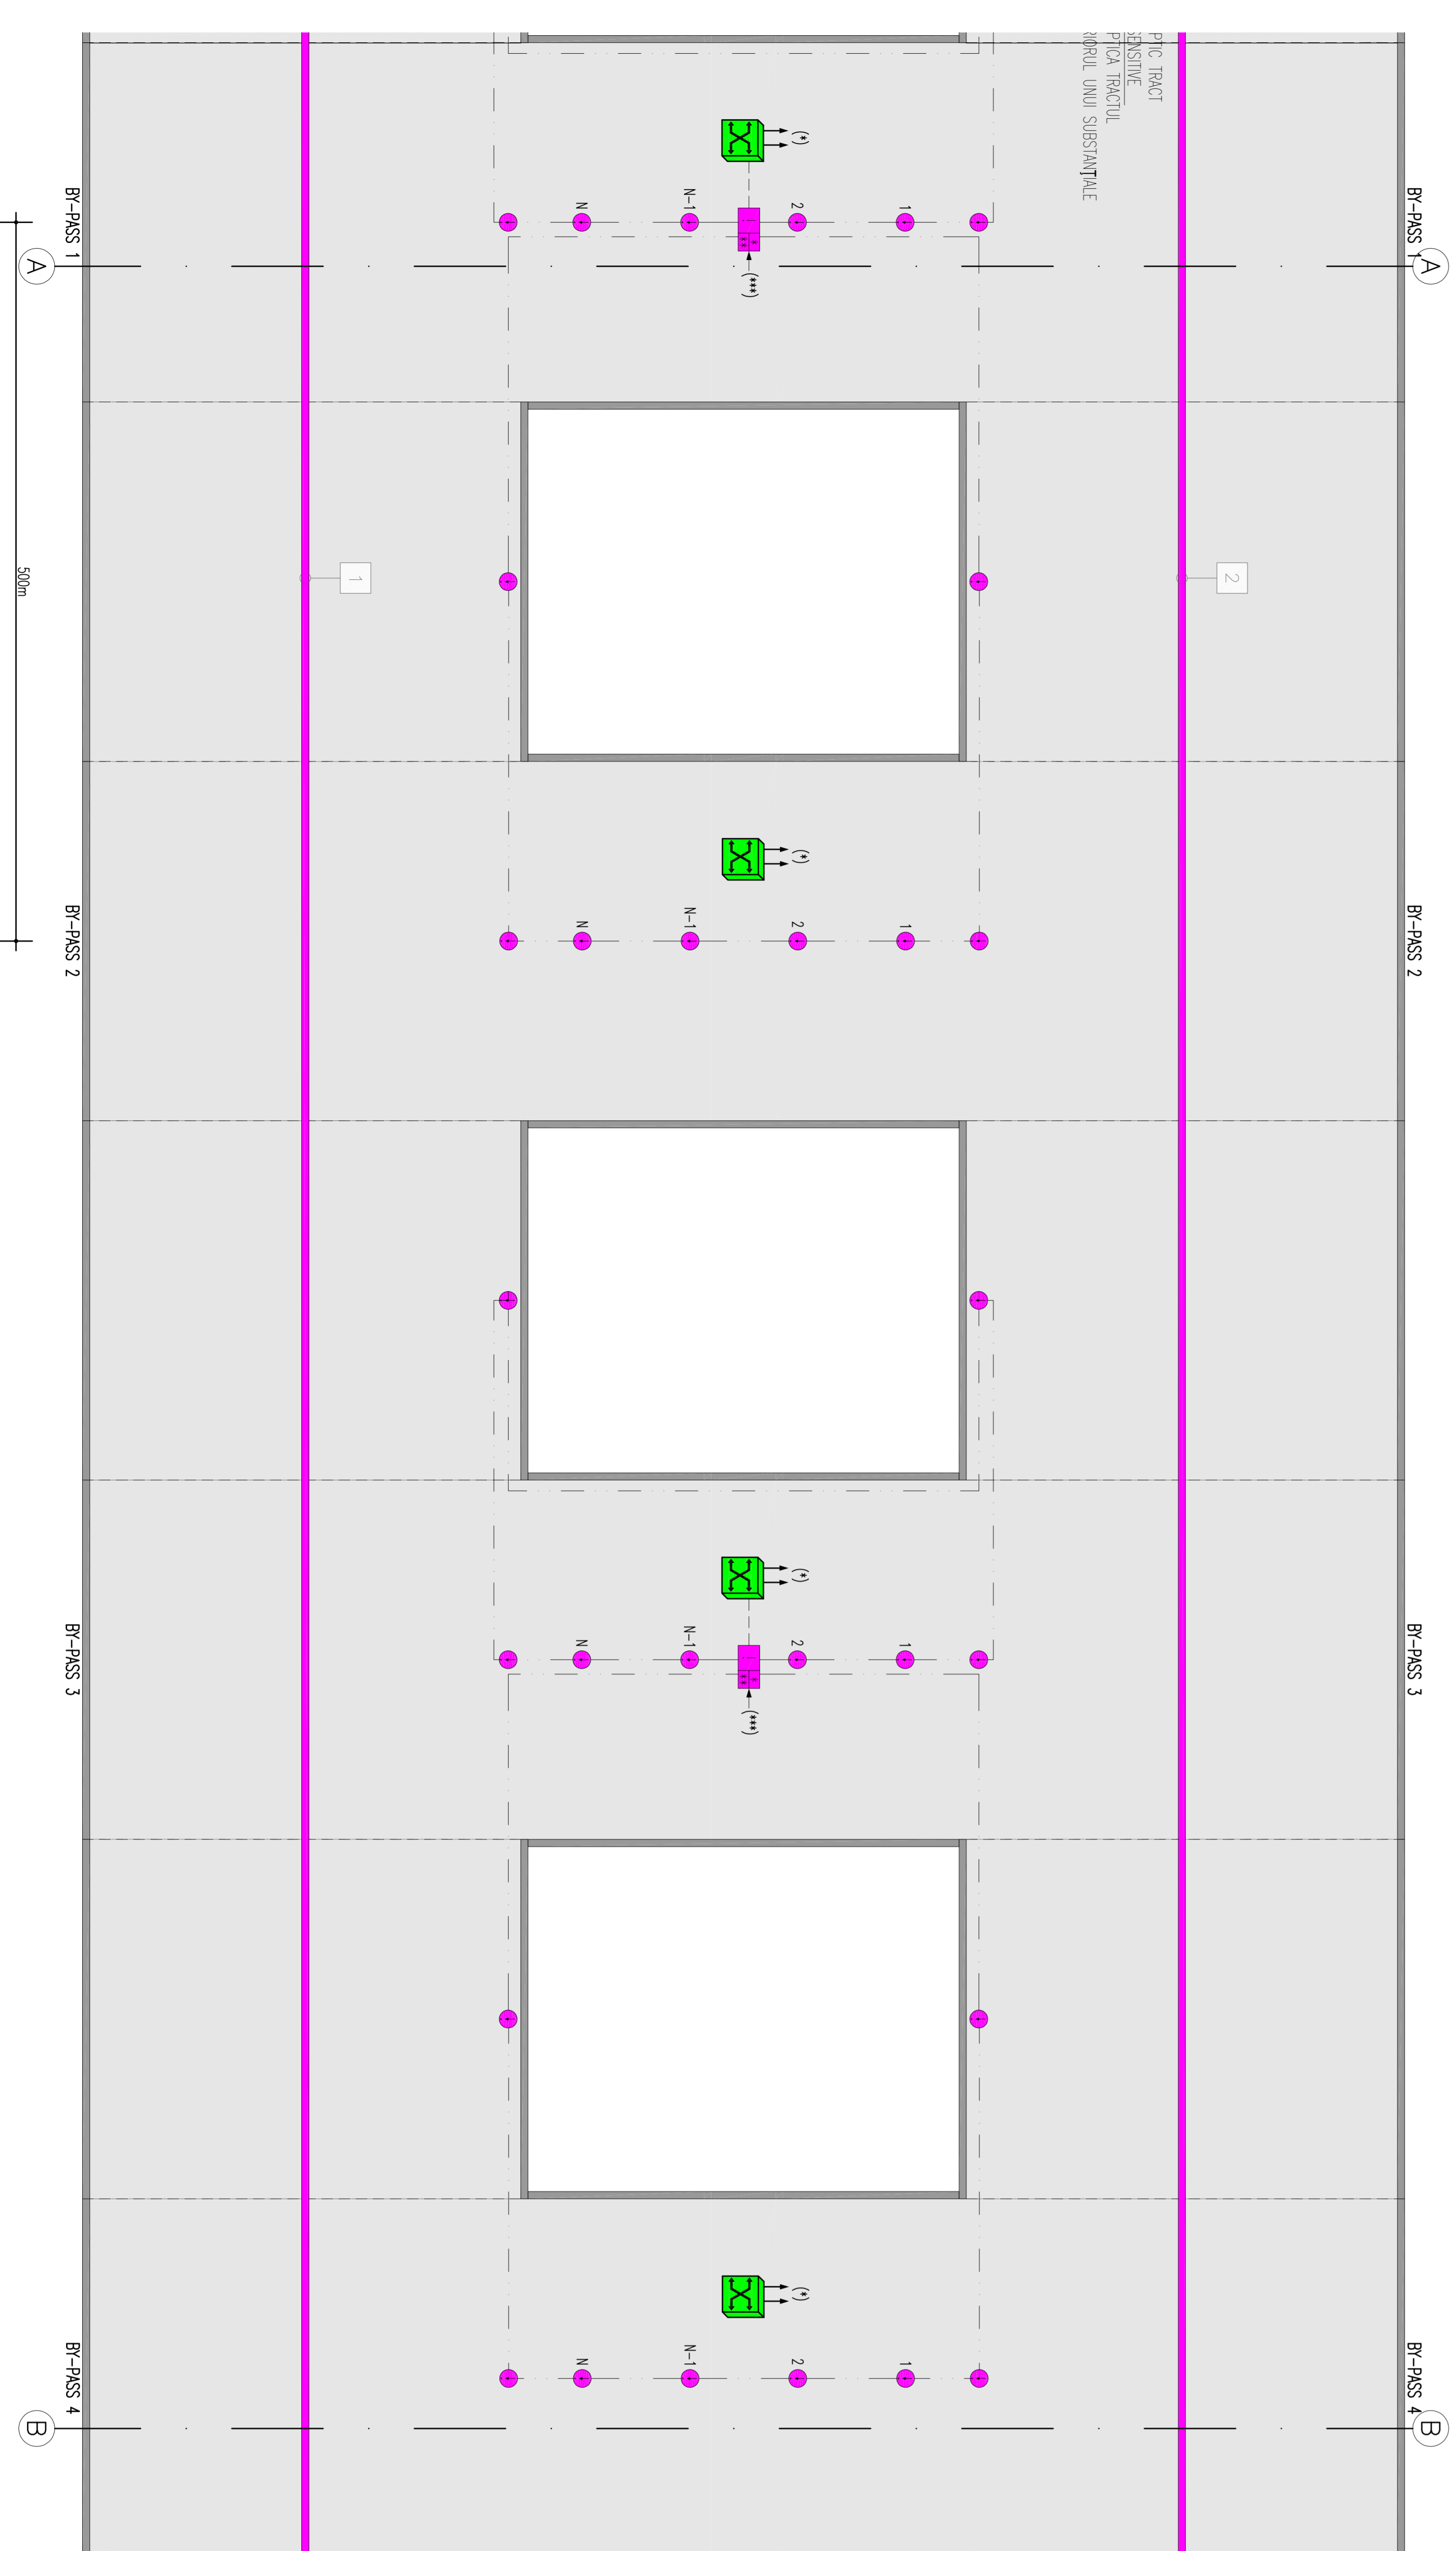

SAFE AREA/ZONA SIGURA

LEGEND NETWORKS/LEGENDA OBIECTIVE

- CABLE FIBER OPTIC SENSOR/CABLE FIBRA OPTICA SENZOR
- FIRE DETECTION LOOP/DE DETECTOR A INCENDIULUI LOOP
- ON ETHERNET CABLE CAT 6 UTP/ON CABLU ETHERNET CAT 6 UTP

LEGEND SYMBOL/LEGENDA SIMBOLURI

- ACTIVE EQUIPMENT/ACTIVE UTILAJE
- SWITCH NODE /SWITCH NOD
- GENERAL SWITCH RING/NETWORK/SWITCH GENERAL TERA DE TONELAJ
- PASSAGE SWITCH TO OTHERS/SWITCH PASAJE
- CABLE UTP CAT6/CABLE UTP cat6
- FIBER OPTIC CABLE MULTIMODE AND/OR SINGLEMODE/CABLU DE FIBRA OPTICA (MULTIMODE SI / SAU SINGLEMODE)
- SMOKE DETECTION SENSOR/DETECTOR FUM SENSOR
- OPTICAL REPAIRER OUT DOOR DETECTOR FOR LOCAL/REPAIRER OPTICAL OUT DOOR DETECTOR DE LOCALE
- CENTRAL LOCAL TECHNICAL FIRE DETECTION-BRASS-NODE/CENTRAL TEHNIC LOCAL DE DETECTOR A INCENDIULUI-SENZOR-DE NISA
- MANUAL FIRE ALARM BUTTON/MANUAL DE ALARMA DE INCENDIULUI BUTON
- SIREN WITH FLASHING FOR EXTERNAL/SIREN CU INTERMITENT DE EXTERNE
- OPTICAL SENSOR CABLE NUMBERING/NUMEROTAREA SENZOR CABLE

GENERAL PLAN / PLANUL GENERAL

NOTE/NOTE

- (*) CONNECTED TO THE EMERGENCY DATA NETWORK/CONECTAT LA REȚEAUA DE DATE DE URGENȚA
- (**) CONNECTED TO THE SAFE AREA EMERGENCY DATA NETWORK/CONECTAT LA REȚEAUA DE DATE DE URGENȚA DE PANA
- (***) POWER SUPPLY Q.BR/08B / SIRMA DE ALIMENTARE Q.BR/08B

OBERMAYER
TECHNIC

DATE

PROIECT/PROIECT

CONDICIILE / CONDICIILE SISTEM

Scale: 1:500

1/3