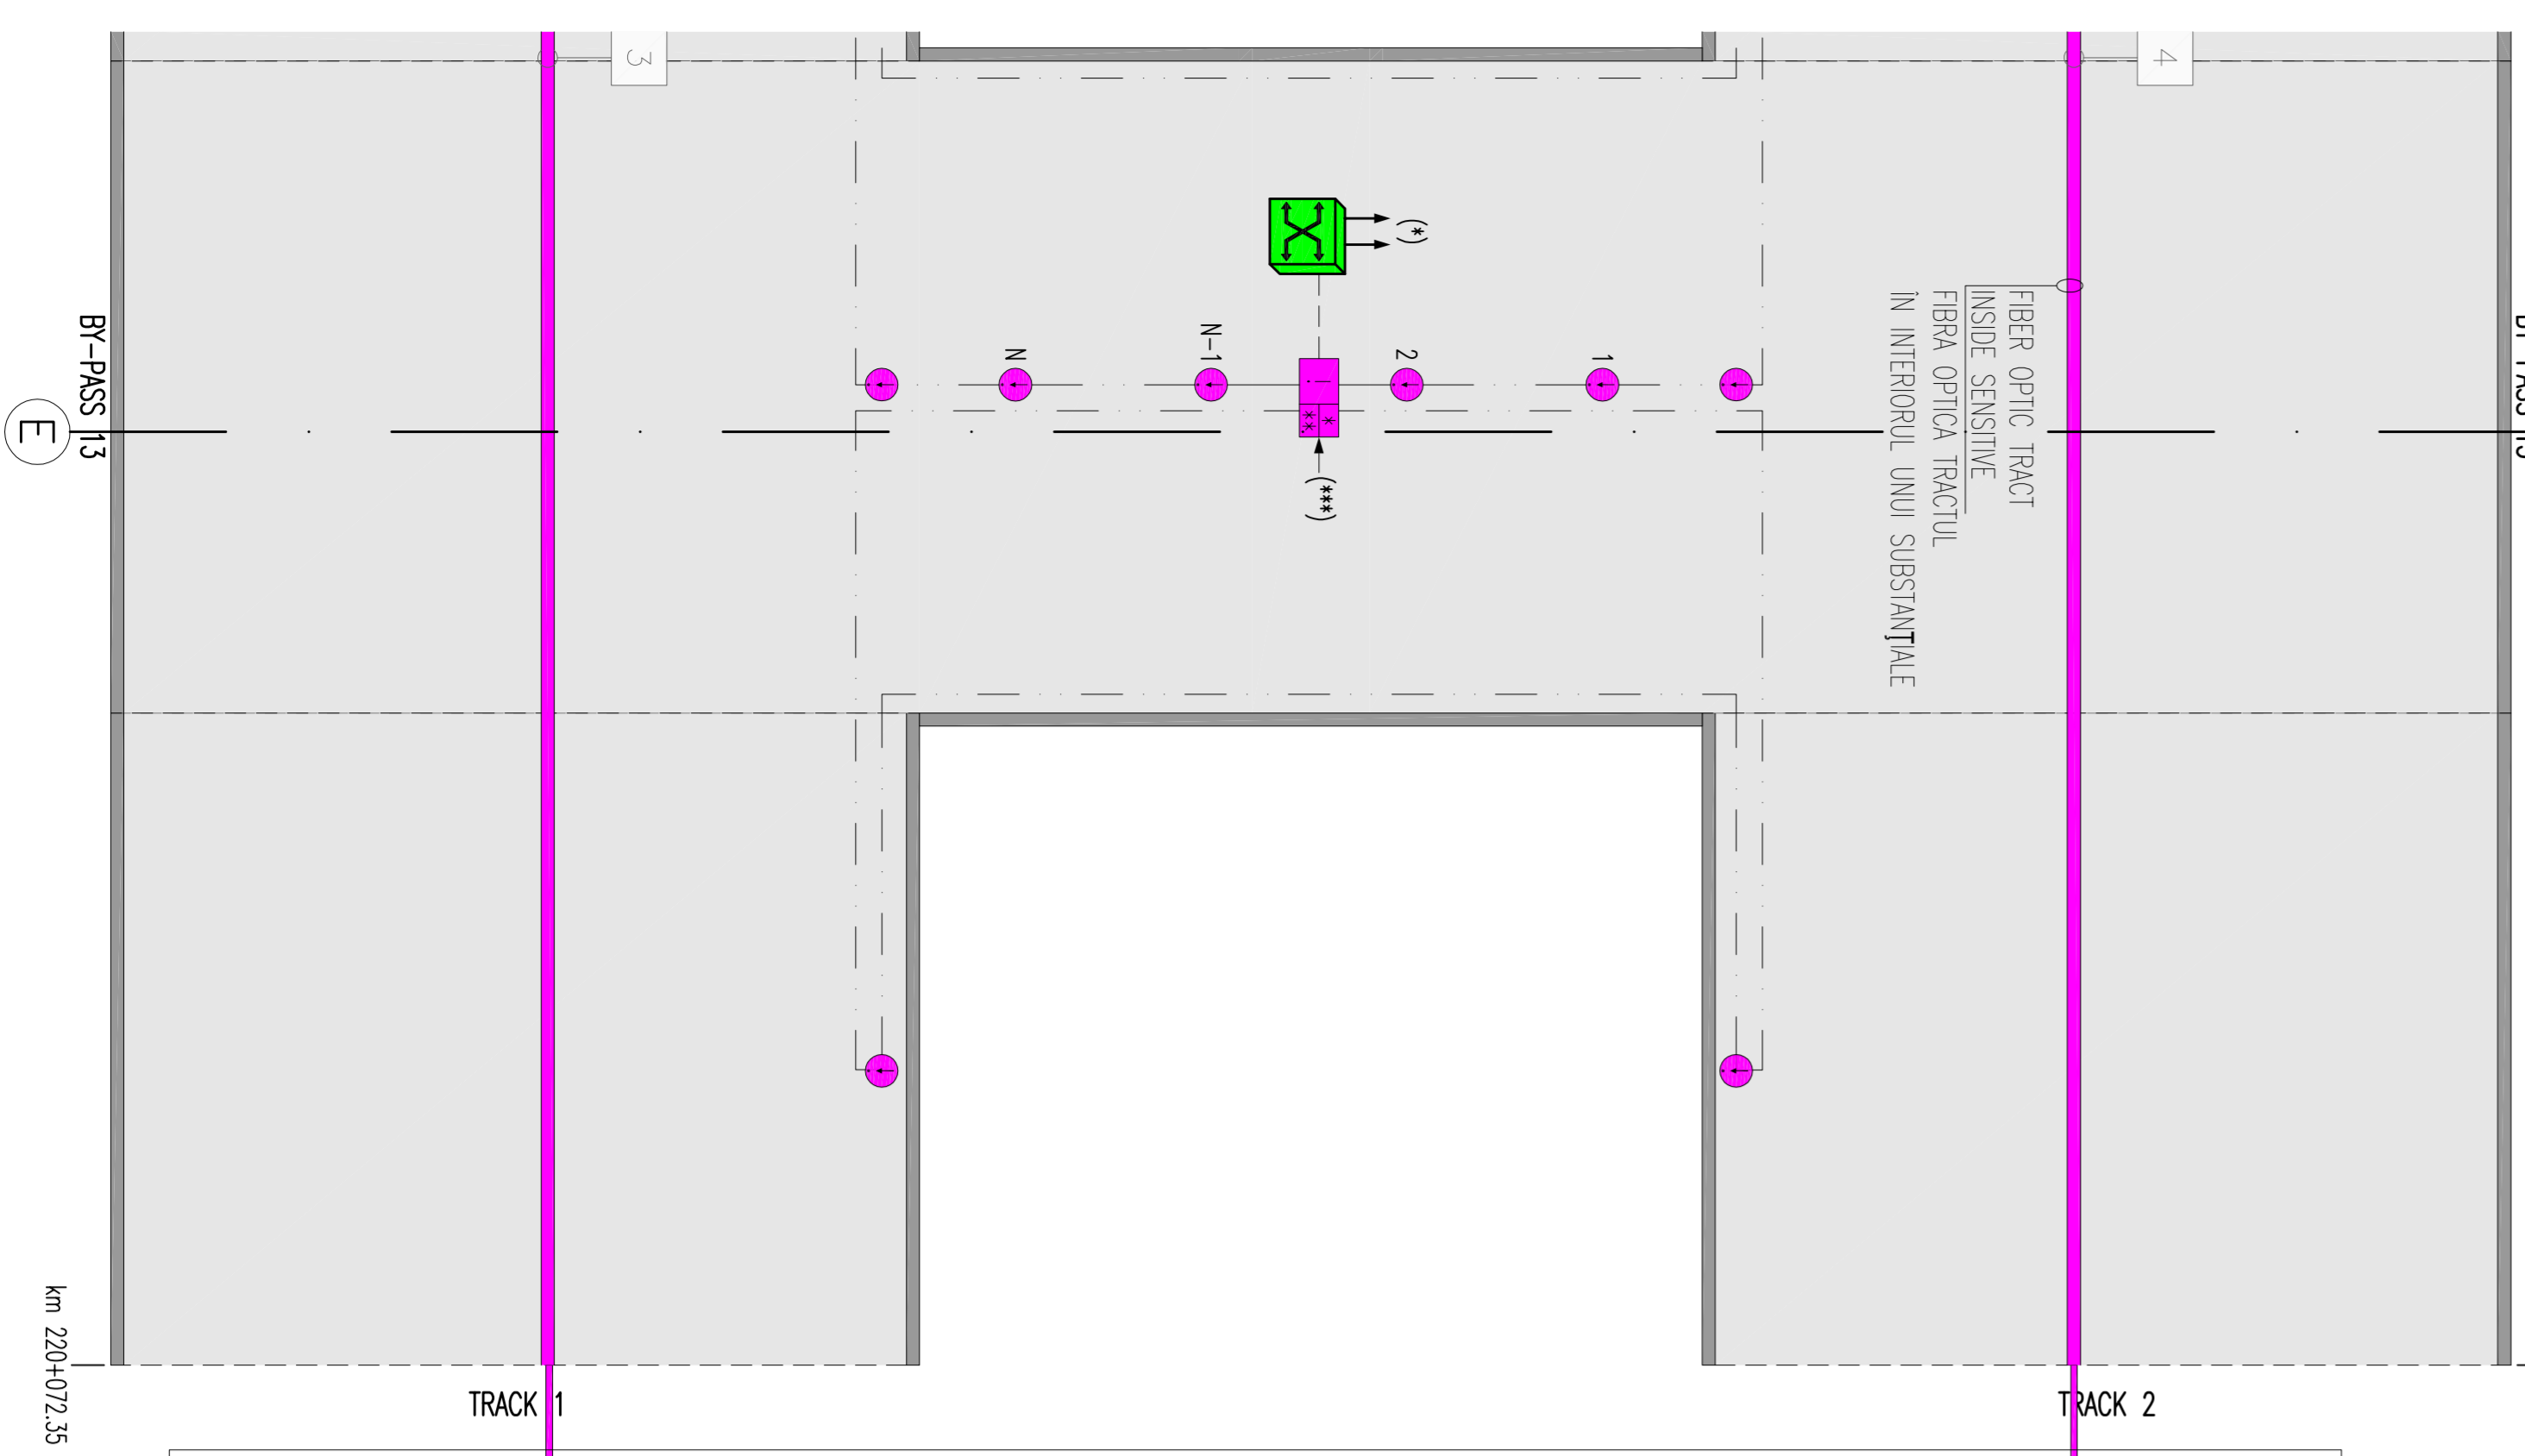

SAFE AREA/ZONA SIGURA

**LEGEND NETWORKS/LEGENDA OBIECTIVE**

- CABLE FIBER OPTIC SENSOR/CABLU FIBRA OPTICA SENZOR
- FIBER DETECTION LOOP/DETECTAREA A INCENDIU LOOP
- ON ETHERNET CABLE CAT 6 UTP/ON CABLU ETHERNET CAT 6 UTP

**LEGEND SYMBOL/LEGENDA SIMBOLURI**

- ACTIVE EQUIPMENT/ACTIVE TITLE
- SWITCH NODE /SWITCH NODE
- GENERAL SWITCH TUNNEL NETWORK/SWITCH GENERALE TERA DE TUNELUL
- SIGNAL TO CROSSROADS/SEMNAL LA CRUCE/PASSIVE SYSTEM PATCH/PASSIV SISTEM PATCH
- CABLE UTP CAT6/CABLU UTP cat 6
- FIBER OPTIC CABLE (MULTIMODE AND/OR SINGLEMODE)/CABLU DE FIBRA OPTICA (MULTIMODE S1 / SAU SINGLEMODE)
- SMOKE DETECTION SENSOR/DETECTIE FUM SENZOR
- OPTICAL DETECTOR FOR DOOR DETECTOR FOR LOCAL/REPEATER OPTICAL OUT DOOR DETECTOR DE LOCAL
- LOCAL TECHNICAL DETECTION UNIT-BRASS-NODE/CENTRAL TERMIC LOCAL DE DETECTIE INCENDIU
- FIRE DETECTION UNIT FOR OPTICAL SENSOR CABLE/CENTRAL DE DETECTIE A INCENDIU PENTRU CABLU SENZOR OPTIC
- MANUAL FIRE ALARM BUTTON/MANUAL DE ALARMA DE INCENDIU BUTTON
- SWITCH WITH FLASHING FOR EXTERNAL/SWICH CU INTERVENT DE EXTERNE
- OPTICAL SENSOR CABLE NUMBERING/NUMARAREA SENZOR CABLU

NOTE:

- (1) CONNECTED TO THE EMERGENCY DATA NETWORK/CONECTAT LA REZEAUA DE DATE DE URGENTA
- (14) CONNECTED TO THE SAFE AREA EMERGENCY DATA NETWORK/CONECTAT LA REZEAUA DE DATE DE URGENTA DE ZONA SIGURA
- (144) POWER SUPPLY 0.87/0.08 / Sursa de Alimentare 0.87/0.08

Approved	Responsible Subconsultant			
Approved	Section Subconsultant			
Estimated	Designer			

PROJEC/PROJECT

2024/02/07/07/24/03

Faza / Phase

P.T.H. / T.D.

Denumire desen / Drawing Title : **TUNEL/TUNELUL CERNAVODA**