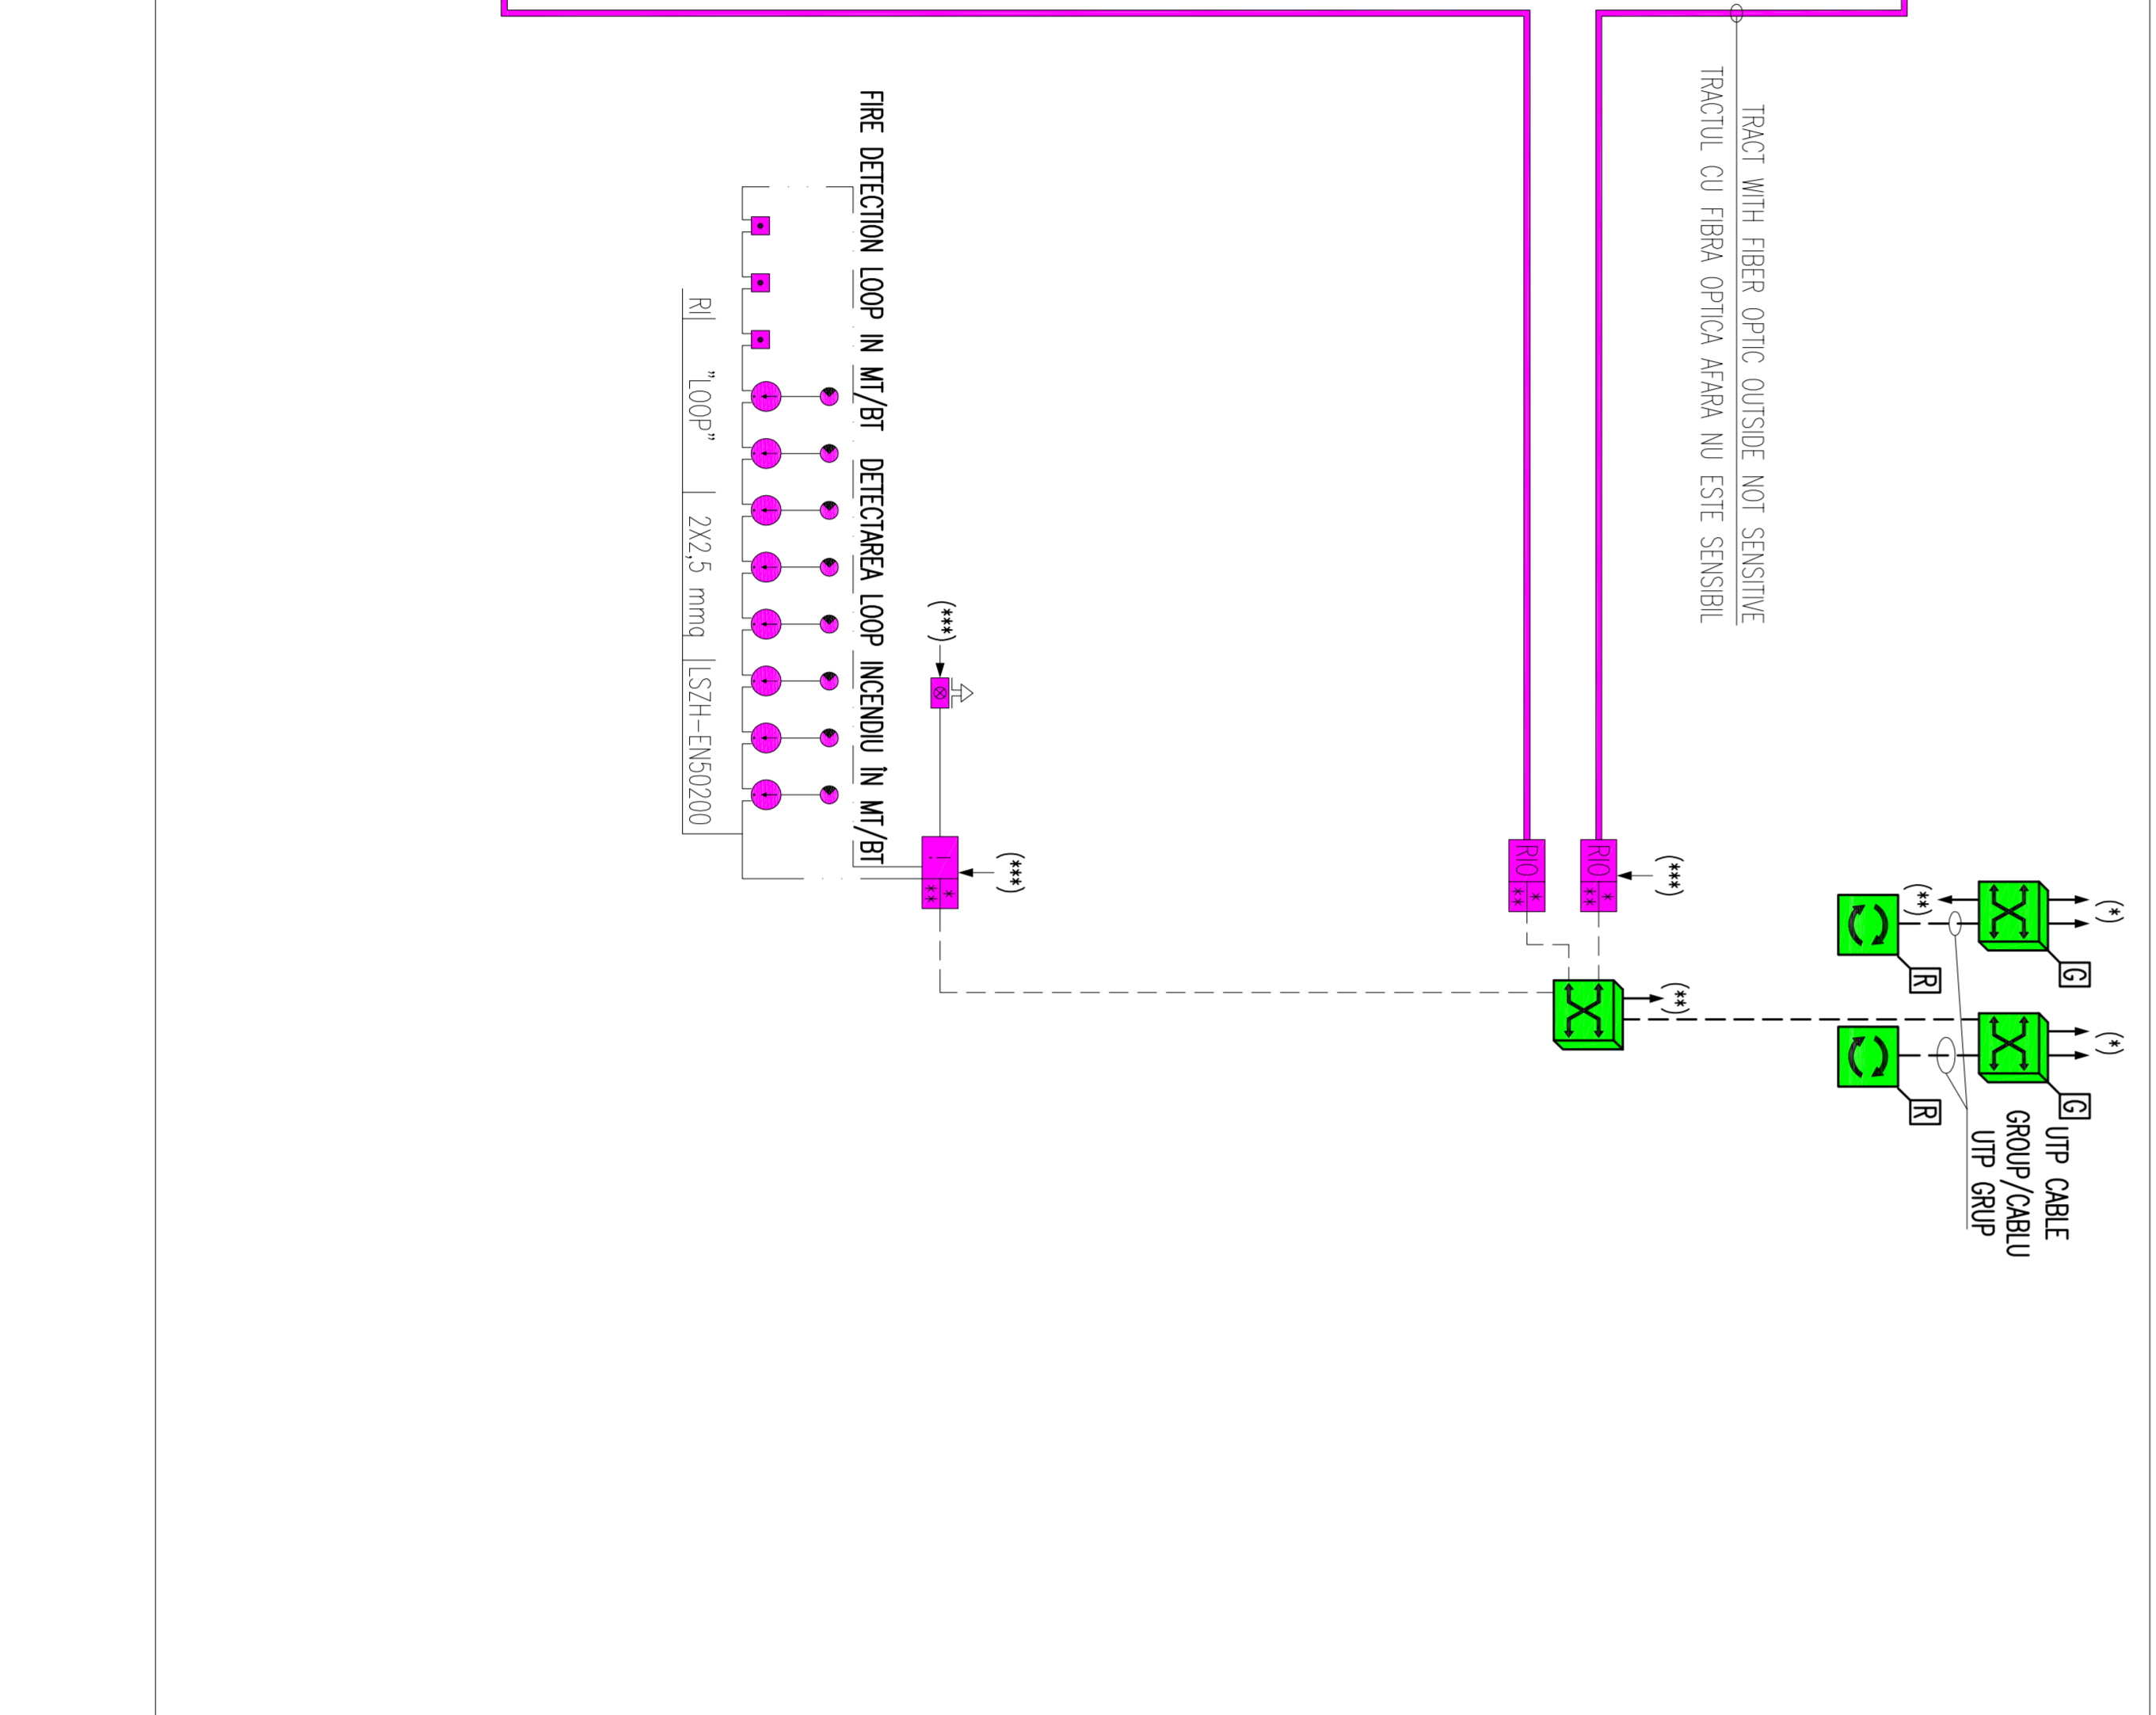

SAFE AREA/ZONA SIGURA

**LEGEND NETWORKS/LEGENDA OBIECTIVE**

- CABLE FIBER OPTIC SENSOR/CABLU FIBRA OPTICA SENZOR
- FIBER DETECTION LOOP/DETECTAREA A INCENDIU LOOP
- ON ETHERNET CABLE CAT 6 UTP/ON CABLU ETHERNET CAT 6 UTP

**LEGEND SYMBOL/LEGENDA SIMBOLURI**

- ACTIVE EQUIPMENT/ACTIVE TITLE
- SWITCH NODE /SWITCH NODE
- GENERAL SWITCH TUNNEL NETWORK/SWITCH GENERALE TERA DE TUNELUL
- SIGNAL TO CROSSROADS/SEMNAL LA CRUCE/PASSIVE SYSTEM PATCH/PASSIV SISTEM PATCH
- CABLE UTP CAT6/CABLU UTP cat 6
- FIBER OPTIC CABLE (MULTIMODE AND/OR SINGLEMODE)/CABLU DE FIBRA OPTICA (MULTIMODE S1 / SAU SINGLEMODE)
- SMOKE DETECTION SENSOR/DETECTIE FUM SENZOR
- OPTICAL DETECTOR FOR DOOR DETECTOR FOR LOCAL/REPEATER OPTICAL OUT DOOR DETECTOR DE LOCAL
- LOCAL TECHNICAL DETECTION UNIT-BRASS-NODE/CENTRAL TERMIC LOCAL DE DETECTIE INCENDIU
- FIRE DETECTION UNIT FOR OPTICAL SENSOR CABLE/CENTRAL DE DETECTIE A INCENDIU PENTRU CABLU SENZOR OPTIC
- MANUAL FIRE ALARM BUTTON/MANUAL DE ALARMA DE INCENDIU BUTTON
- SWITCH WITH FLASHING FOR EXTERNAL/SWICH CU INTERVENT DE EXTERNE
- OPTICAL SENSOR CABLE NUMBERING/NUMARAREA SENZOR CABLU

NOTE:

- (1) CONNECTED TO THE EMERGENCY DATA NETWORK/CONECTAT LA REZEAUA DE DATE DE URGENTA
- (14) CONNECTED TO THE SAFE AREA EMERGENCY DATA NETWORK/CONECTAT LA REZEAUA DE DATE DE URGENTA DE ZONA SIGURA
- (144) POWER SUPPLY 0.87/0.08 / Sursa de Alimentare 0.87/0.08

Approved	Responsible Subconsultant			
Approved	Section Subconsultant			
Estimated	Designer			

PROJEC/PROJECT

2024/02/07/07/24/03

Faza / Phase

P.T.H. / T.D.

Denumire desen / Drawing Title : **TUNEL/TUNELUL CERNAVODA**