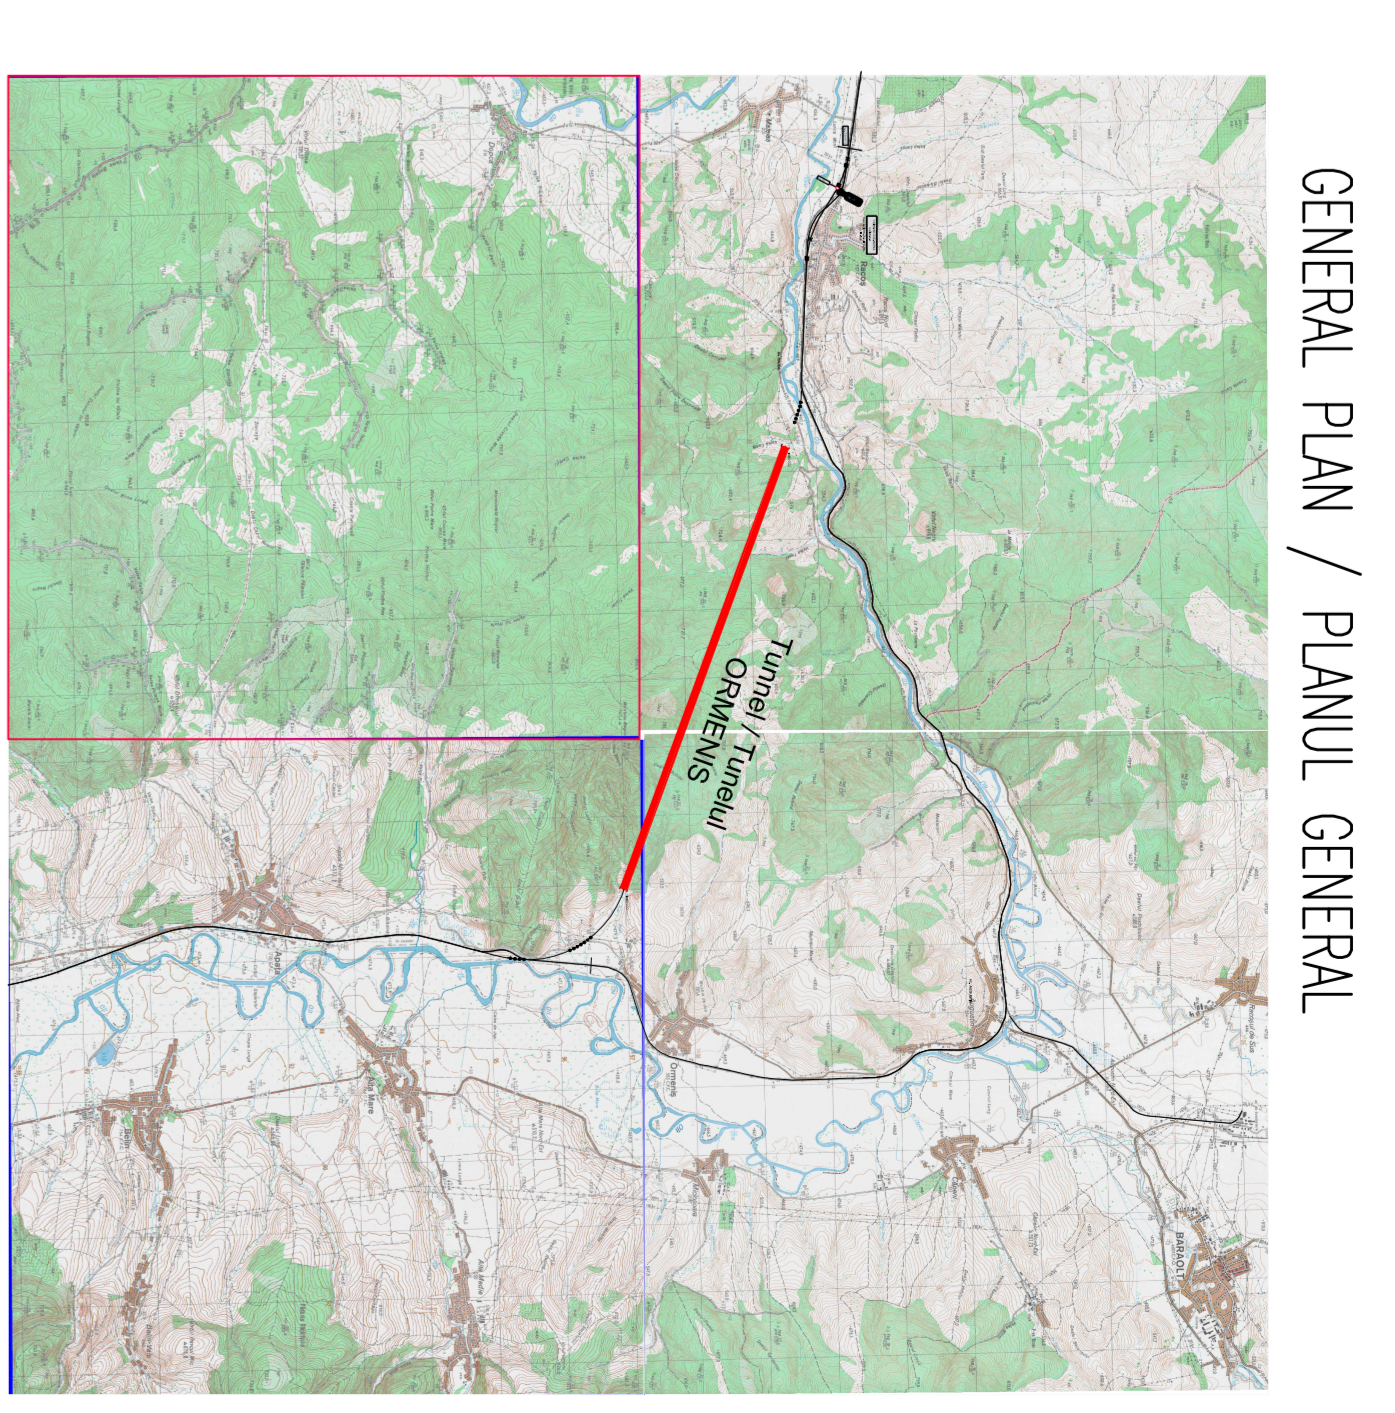

SAFE AREA/ZONA SIGURA

**LEGEND NETWORKS/LEGENDA OBIECTIVE**

- CABLE FIBER OPTIC SENSOR/CABLU FIBRA OPTICA SENZOR
- FIBER DETECTION LOOP/DETECTAREA A INCENDIU LOOP
- ON ETHERNET CABLE CAT 6 UTP/ON CABLU ETHERNET CAT 6 UTP

**LEGEND SYMBOL/LEGENDA SIMBOLURI**

- ACTIVE EQUIPMENT/ACTIVE TITLE
- SWITCH NODE /SWITCH NODE
- GENERAL SWITCH TUNNEL NETWORK/SWITCH GENERALE TERA DE TUNELUL
- SIGNAL TO CROSSROADS/SEMNAL LA CRUCE/PASSIVE SYSTEM PATCH/PASSIV SISTEM PATCH
- CABLE UTP CAT6/CABLU UTP cat 6
- FIBER OPTIC CABLE (MULTIMODE AND/OR SINGLEMODE)/CABLU DE FIBRA OPTICA (MULTIMODE S1 / SAU SINGLEMODE)
- SMOKE DETECTION SENSOR/DETECTIE FUM SENZOR
- OPTICAL DETECTOR FOR DOOR DETECTOR FOR LOCAL/REPEATER OPTICAL OUT DOOR DETECTOR DE LOCAL
- LOCAL TECHNICAL DETECTION UNIT-BRASS-NODE/CENTRAL TERMIC LOCAL DE DETECTIE INCENDIU
- FIRE DETECTION UNIT FOR OPTICAL SENSOR CABLE/CENTRAL DE DETECTIE A INCENDIU PENTRU CABLU SENZOR OPTIC
- MANUAL FIRE ALARM BUTTON/MANUAL DE ALARMA DE INCENDIU BUTTON
- SWITCH WITH FLASHING FOR EXTERNAL/SWICH CU INTERVENT DE EXTERNE
- OPTICAL SENSOR CABLE NUMBERING/NUMARAREA SENZOR CABLU

NOTE:

- (1) CONNECTED TO THE EMERGENCY DATA NETWORK/CONECTAT LA REZEAUA DE DATE DE URGENTA
- (14) CONNECTED TO THE SAFE AREA EMERGENCY DATA NETWORK/CONECTAT LA REZEAUA DE DATE DE URGENTA DE ZONA SIGURA
- (144) POWER SUPPLY 0.87/0.08 / Sursa de Alimentare 0.87/0.08

Approved	Responsible Subconsultant			
Approved	Section Subconsultant			
Estimated	Designer			

PROJEC/PROJECT

2024/02/07/07/24/03

Faza / Phase

P.T.H. / T.D.

Denumire desen / Drawing Title : **TUNEL/TUNELUL CERNAVODA**