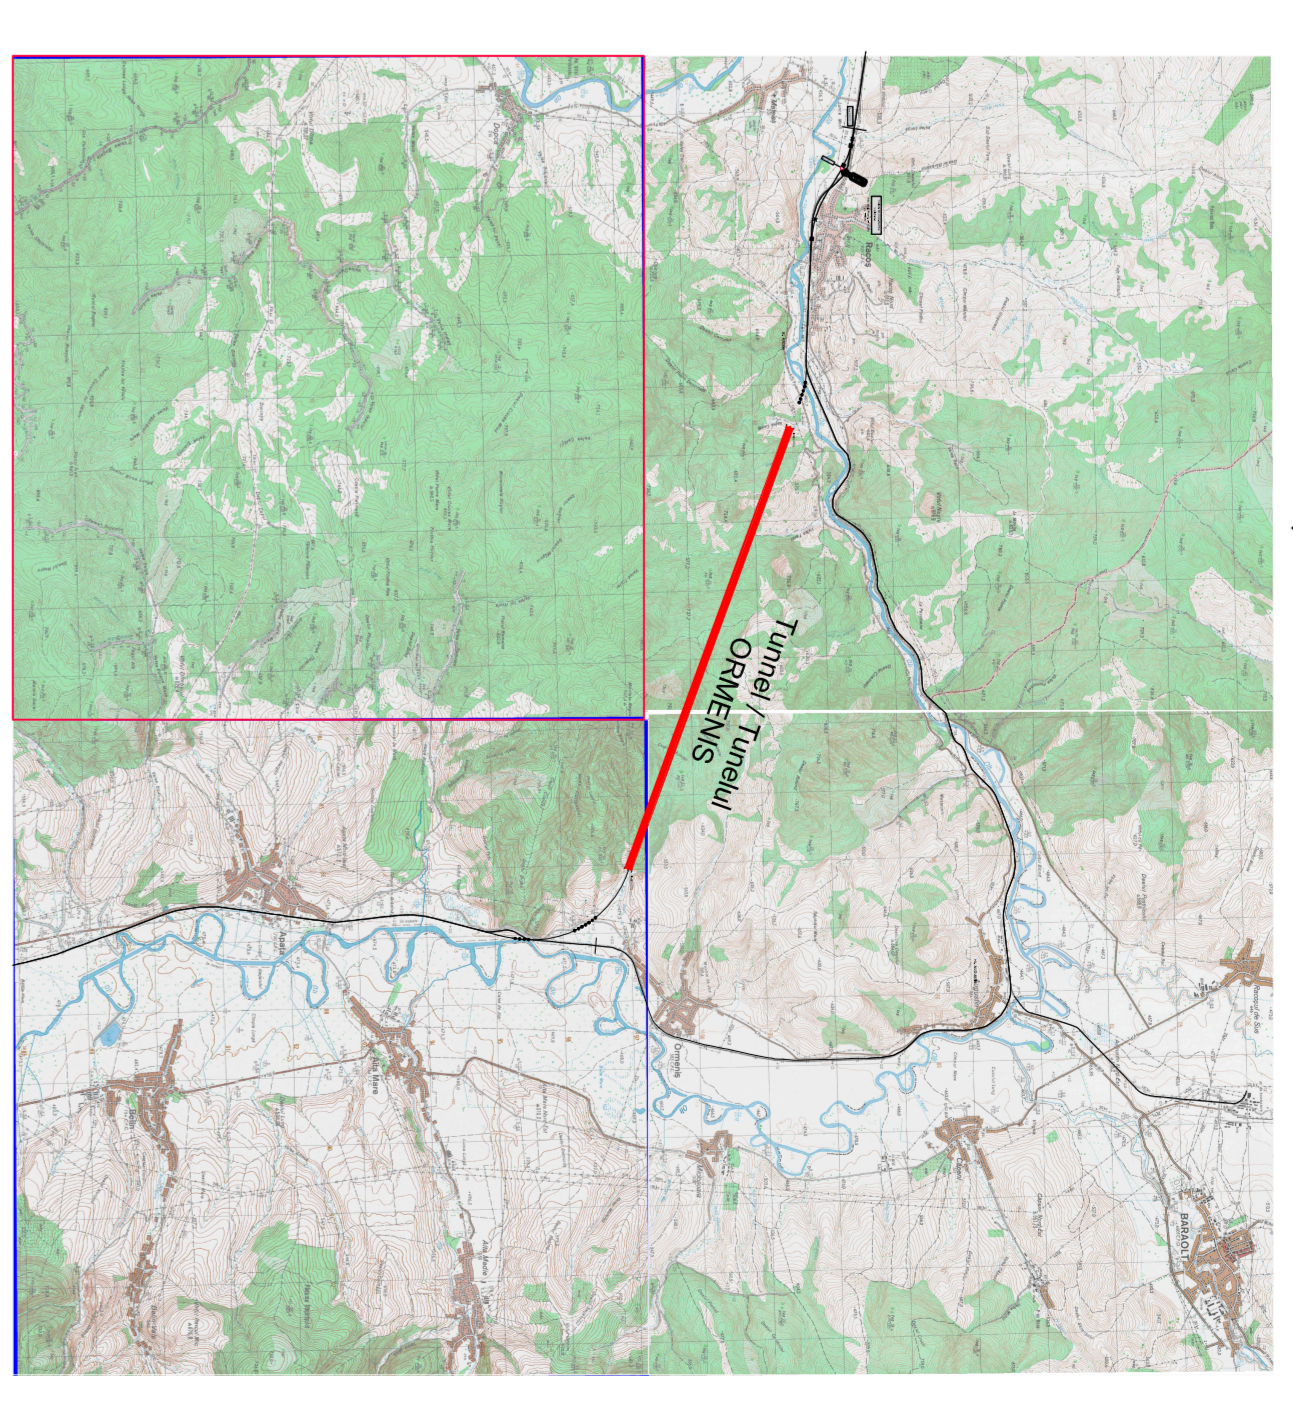

GENERAL PLAN / PLANUL GENERAL

SAFE AREA/ZONA SIGURA

DESIGNATION EQUIPMENTS LEGEND /
LEGENDA DESEMNAREA EQUIPAMENTE

SW	SWITCH
SW	SWITCH NODE/SWITCH POINT/LE
SWB	SWITCH OF CROSSROADS/SWITCH LA INTERSECȚIE
TM.DS.	EQUIPMENTS TM.DS./EQUIPANE TM.DS.

DATE: 10.07.2012

SCALA: 1:100

PROIECTANT: P.171, T.D.