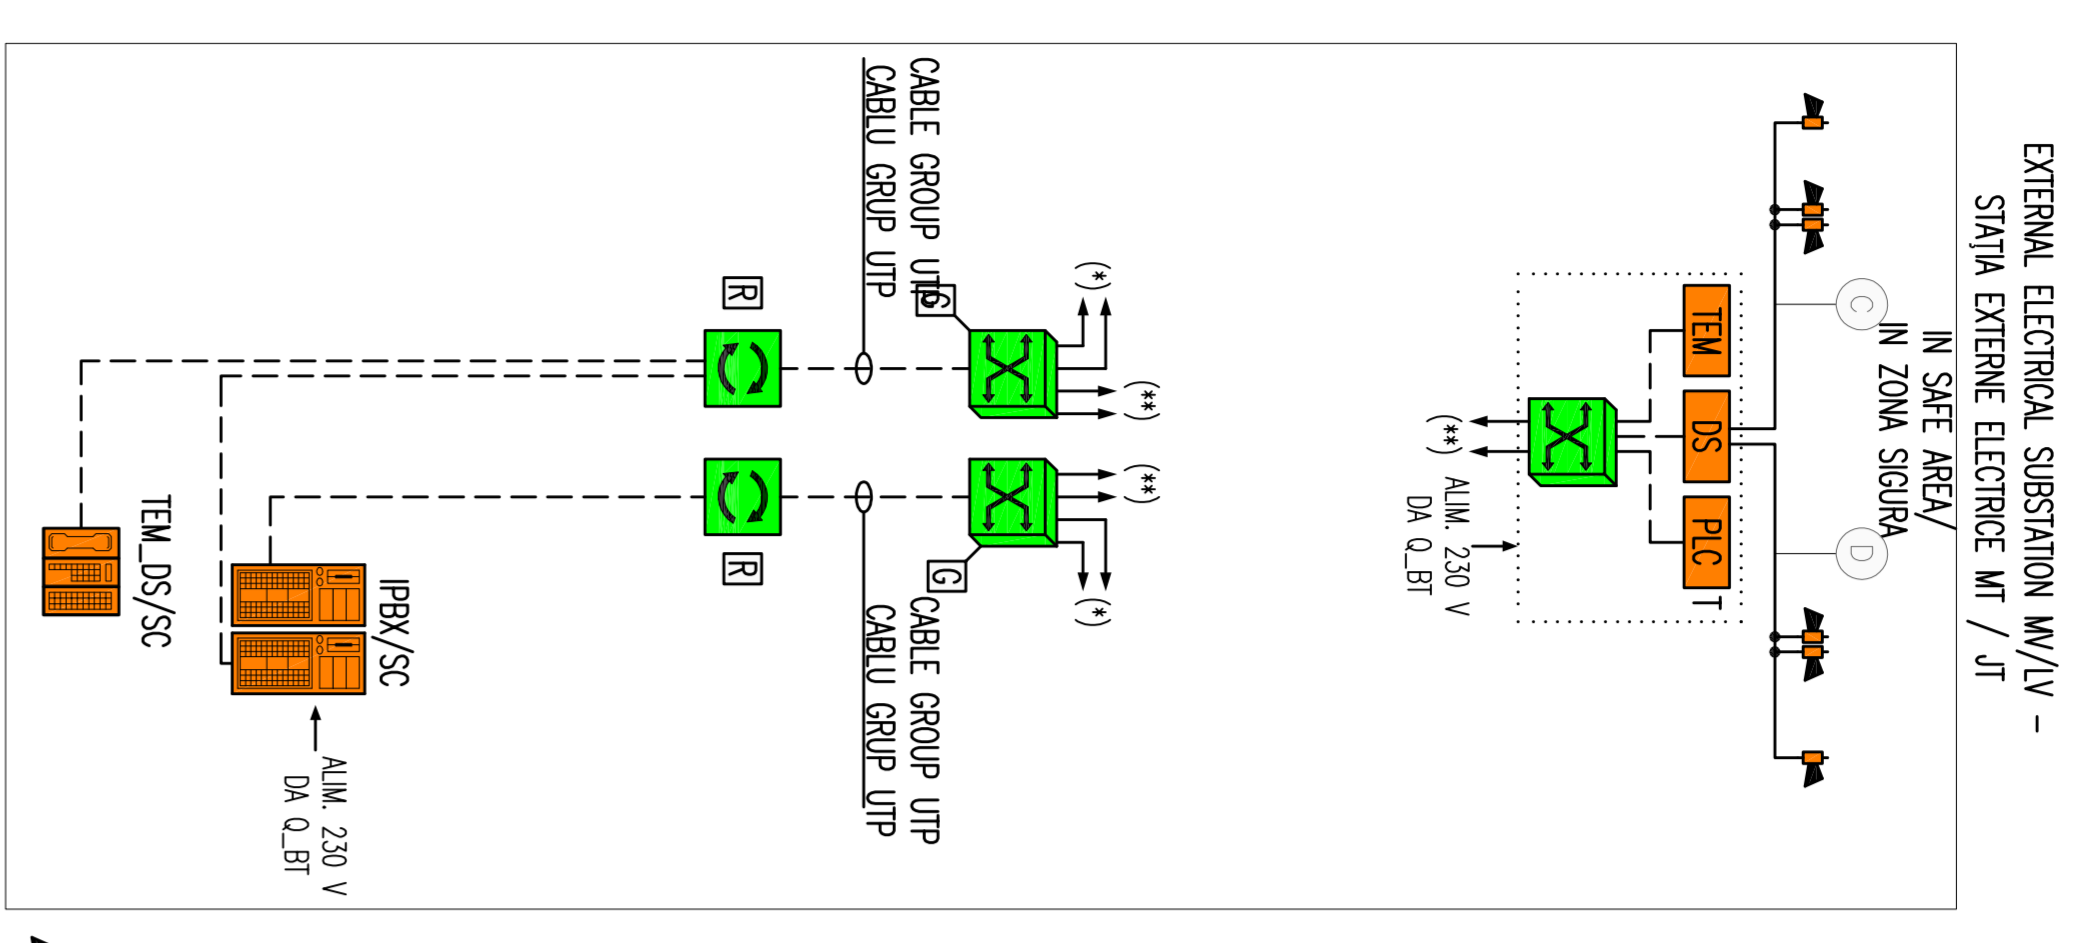

GENERAL PLAN / PLANUL GENERAL

SAFE AREA/ZONA SIGURA

DESIGNATION EQUIPMENTS LEGEND /
LEGENDA DESEMNAREA EQUIPAMENTE

SW	SWITCH
SW	SWITCH NODE/SWITCH POINT/LE
SWB	SWITCH OF CROSSROADS/SWITCH LA INTERSECȚIE
TM.DS.	EQUIPMENTS TM.DS./EQUIPANE TM.DS.

POSITION EQUIPMENTS LEGEND /
LEGENDA POZITIA EQUIPAMENTE

...../D	TRACK 2/PRESA 2
...../P	TRACK 1/PRESA 1
...../A	PROGRESSIVE NUMBERING/PROGRESIVNE NUMEROTAREA

NETWORK LEGEND /LEGENDA OBIECTIVE

---	ETHERNET NETWORK ON CABLE CABE URP/ETHERNET PE CABLU DAT 6 URP
---	ETHERNET NETWORK ON FIBER OPTIC/ETHERNET PE FIBRA OPTICA
---	SPEAKER RADIO SI CANT FCD/ANT 2X2.5 MW

DATE: 10.07.2012

SCALA: 1:100

PROIECTANT: P.171, T.D.