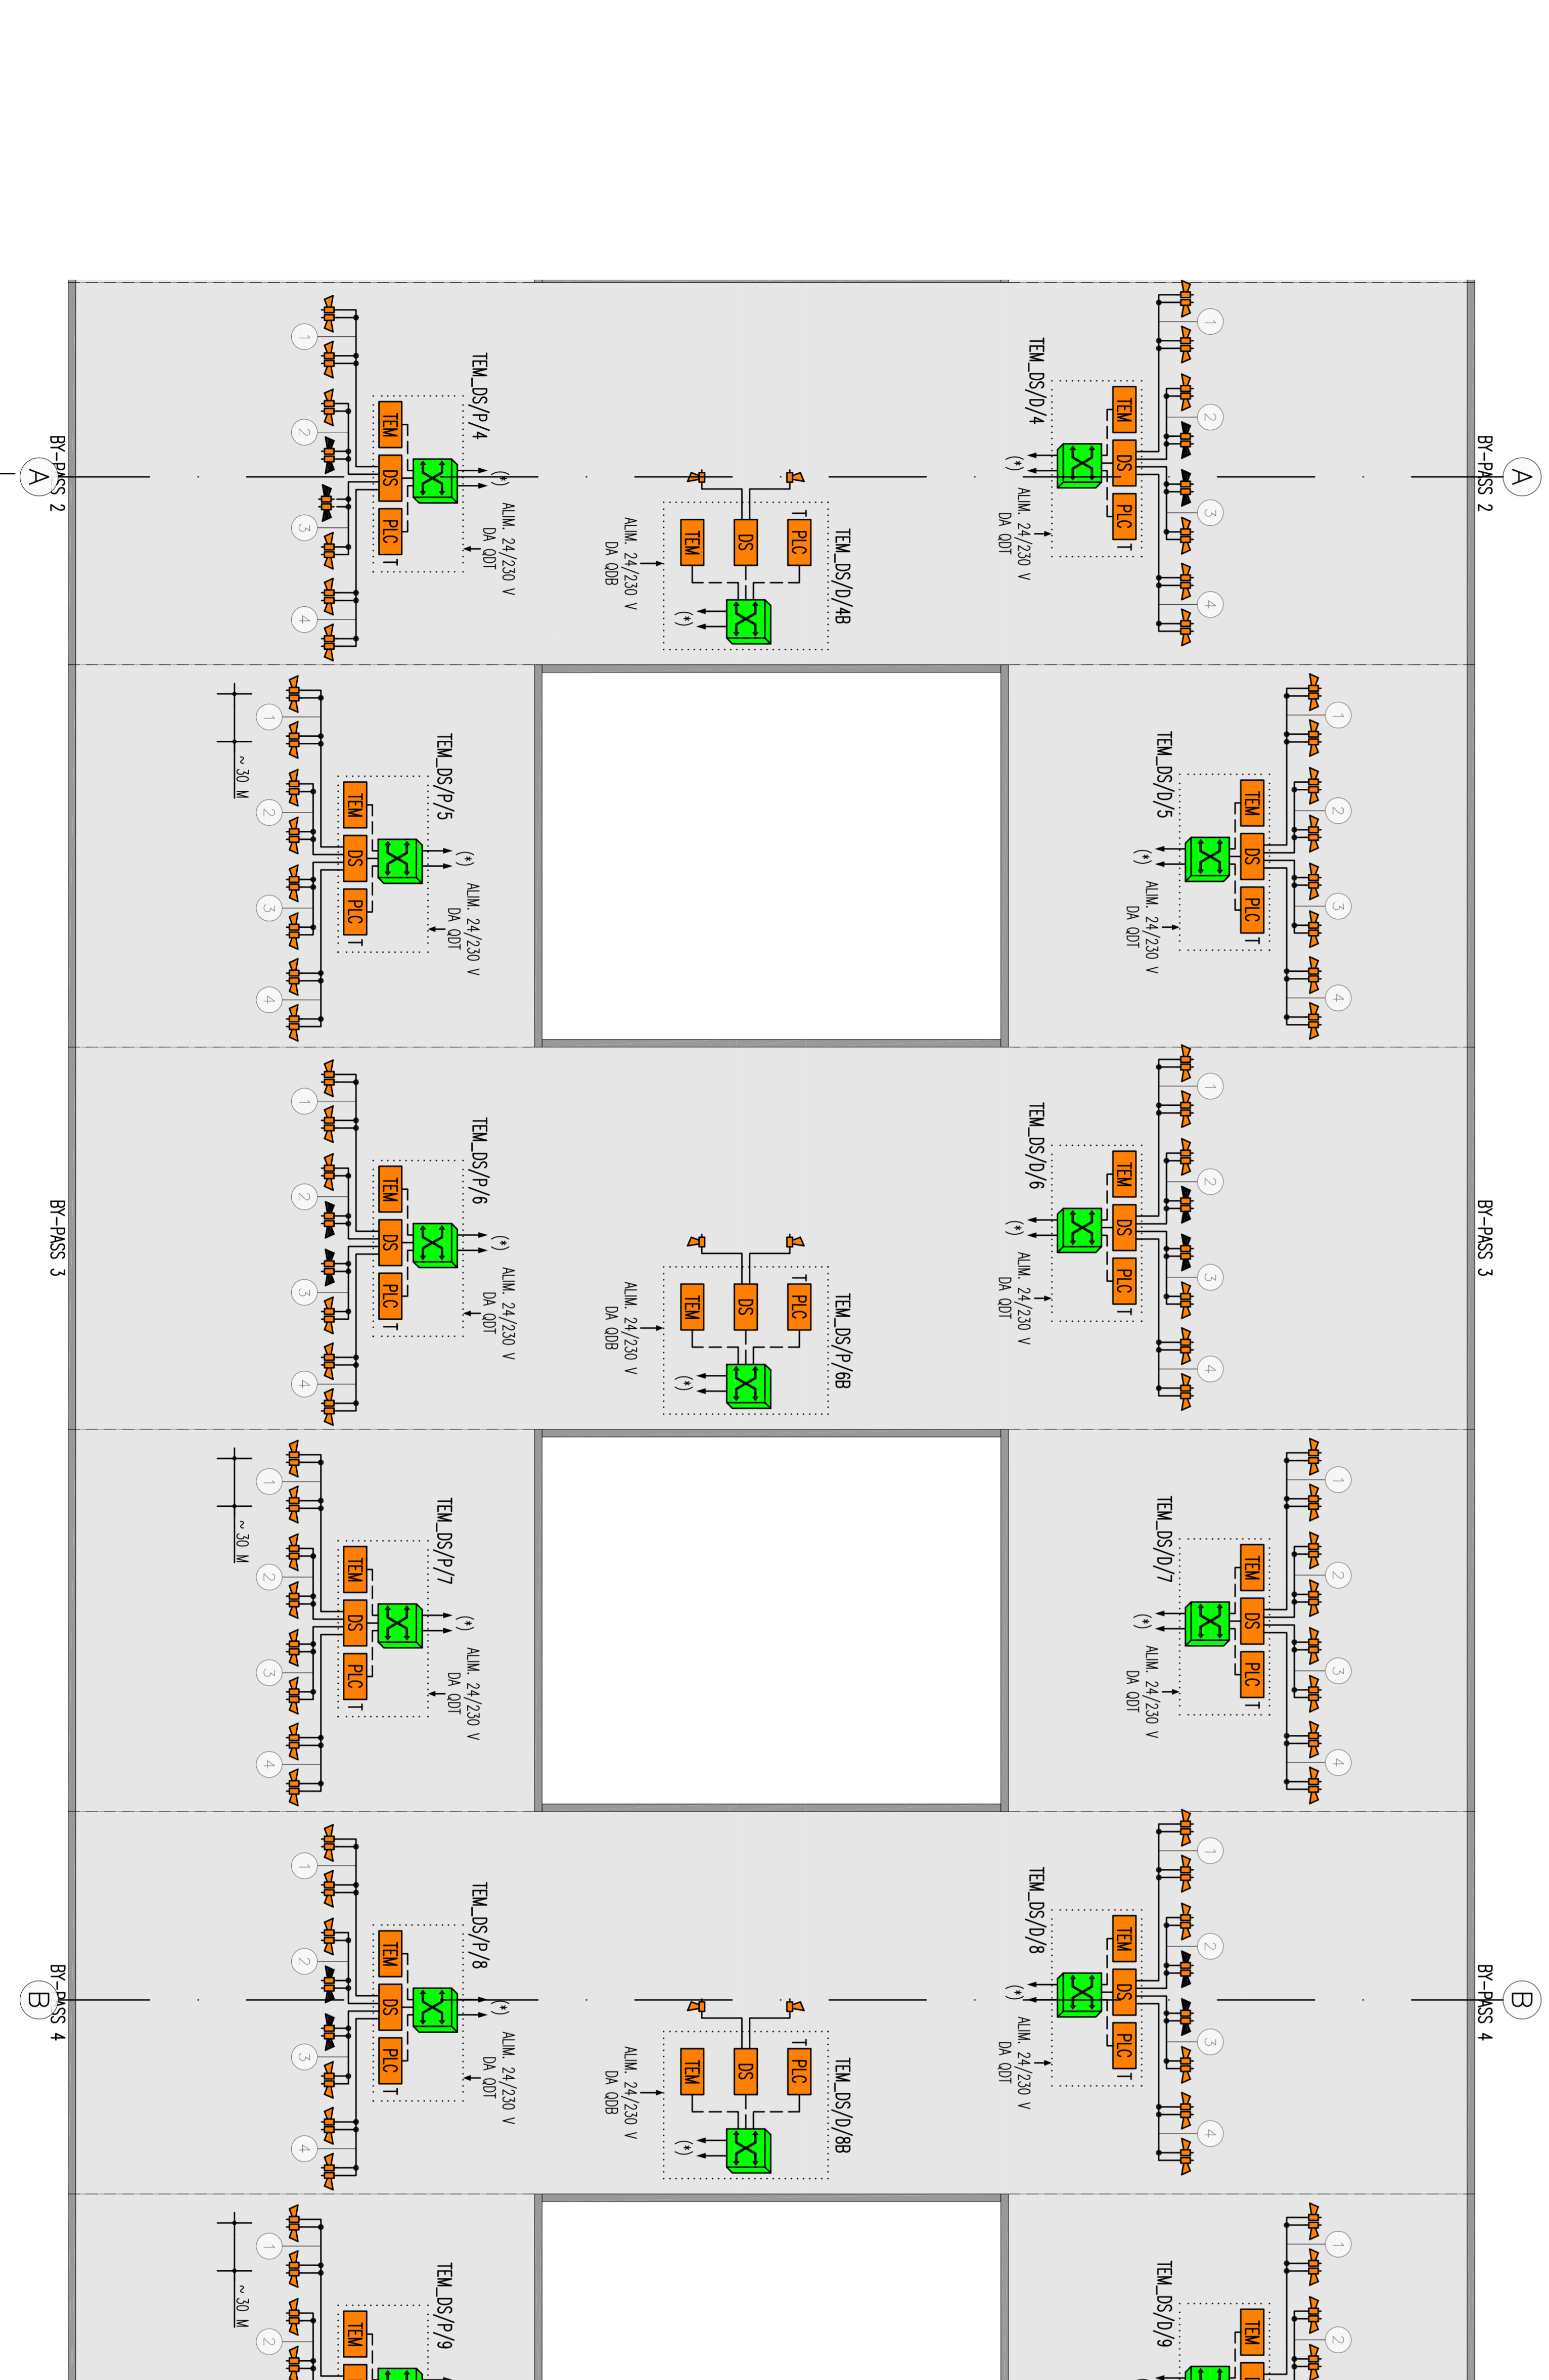

GENERAL PLAN / PLANUL GENERAL

SAFE AREA/ZONA SIGURA

DESIGNATION EQUIPMENTS LEGEND /
LEGENDA DESEMNAREA EQUIPAMENTE

SW	SWITCH
SW	SWITCH NODE/SWITCH POINT/LE
SWB	SWITCH OF CROSSROADS/SWITCH LA INTERSECȚIE
TM.DS.	EQUIPMENTS TM.DS./EQUIPANE TM.DS.

POSITION EQUIPMENTS LEGEND /
LEGENDA POZITIA EQUIPAMENTE

...../D	TRACK 2/PRESA 2
...../P	TRACK 1/PRESA 1
...../A	PROGRESSIVE NUMBERING/PROGRESIVNE NUMEROTAREA

NETWORK LEGEND /LEGENDA OBIECTIVE

---	ETHERNET NETWORK ON CABLE CABE URP/ETHERNET PE CABLU DAT 6 URP
---	ETHERNET NETWORK ON FIBER OPTIC/ETHERNET PE FIBRA OPTICA
---	SPEAKER RADIO SI CANT FCD/ANT 2X2.5 MW

NOTE/NOTE:
 - (*) CONNECTED TO THE EMERGENCY DATA NETWORK/CONECTAT LA RETEAUA DE DATE DE URGENTA
 - (**) CONNECTED TO THE SHE AREA EMERGENCY DATA NETWORK/CONECTAT LA RETEAUA DE DATE DE URGENTA DE PLAIN

DATE: 10.07.2012

SCALA: 1:100

PROIECTANT: P.171, T.D.