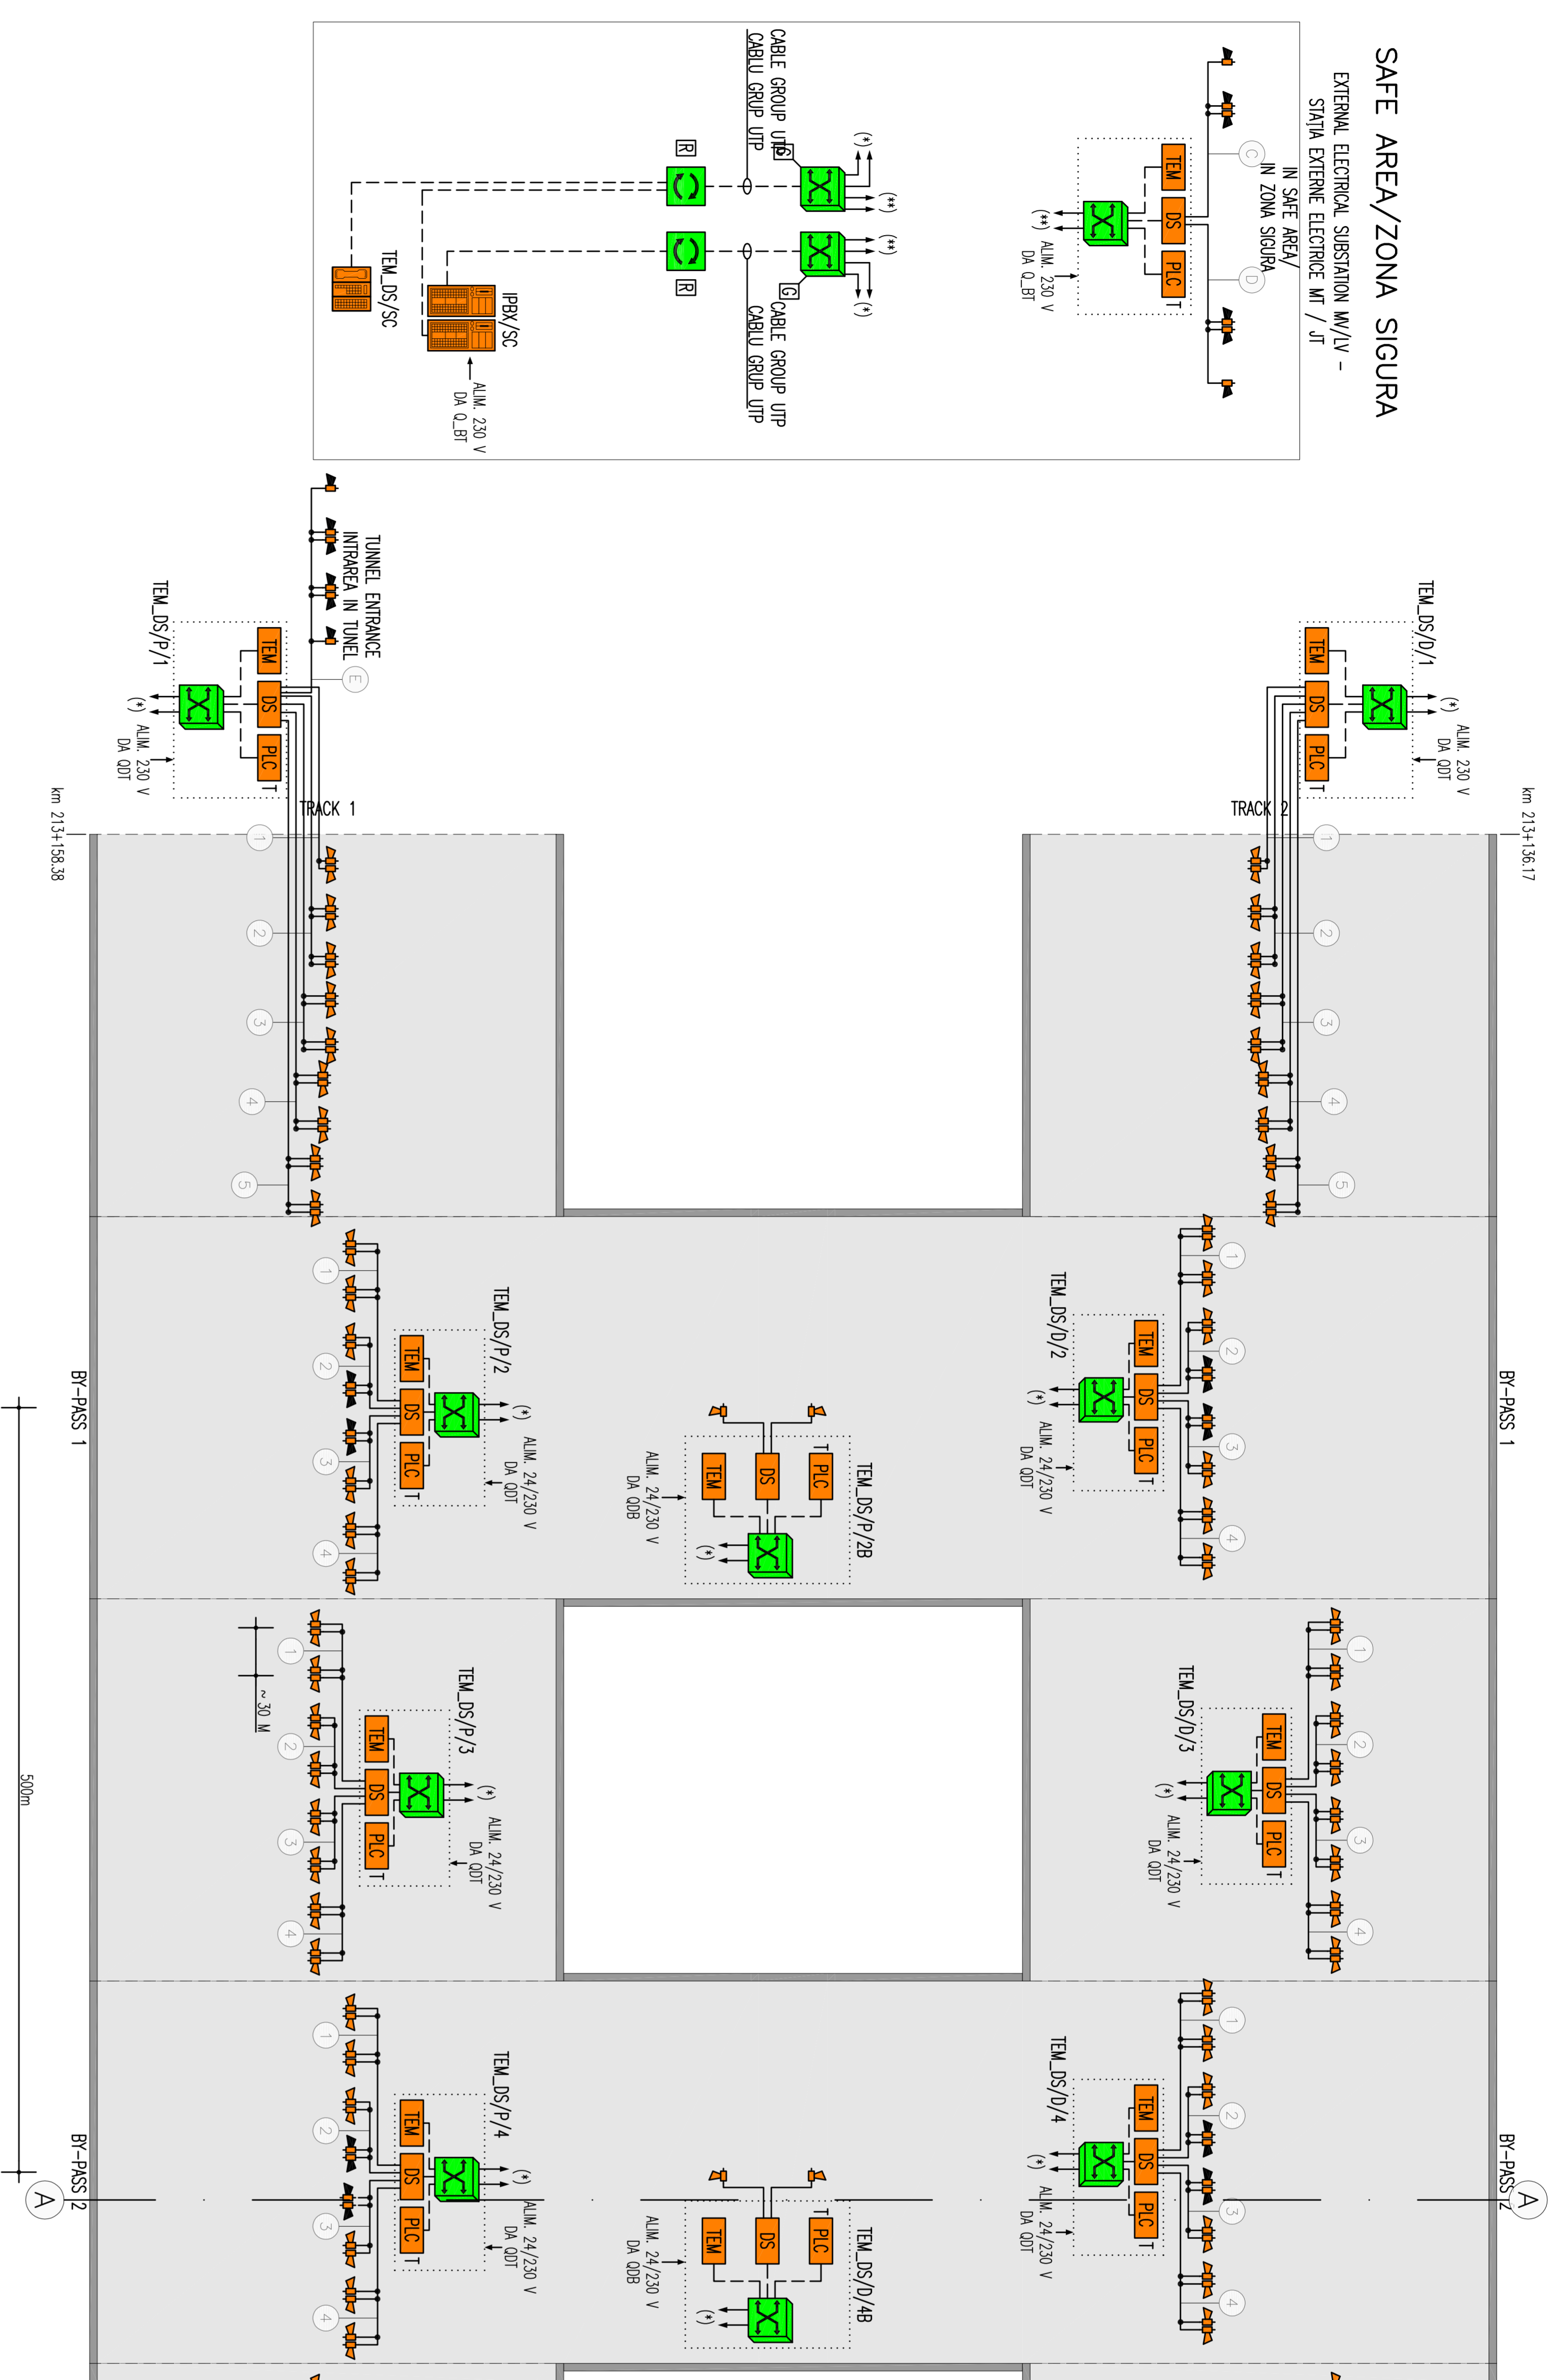

GENERAL PLAN / PLANUL GENERAL

SAFE AREA/ZONA SIGURA

DESIGNATION EQUIPMENTS LEGEND /
LEGENDA DESEMNAREA EQUIPAMENTE

SW	SWITCH
SW	SWITCH NODE/SWITCH POINT/LE
SWB	SWITCH OF CROSSROADS/SWITCH LA INTERSECȚIE
TM.DS.	EQUIPMENTS TM.DS./EQUIPANE TM.DS.

POSITION EQUIPMENTS LEGEND /
LEGENDA POZITIA EQUIPAMENTE

...../D	TRACK 2/PRESA 2
...../P	TRACK 1/PRESA 1
...../A	PROGRESSIVE NUMBERING/PROGRESIVNE NUMEROTAREA

NETWORK LEGEND /LEGENDA OBIECTIVE

---	ETHERNET NETWORK ON CABLE CABE URP/ETHERNET PE CABLU DAT 6 URP
---	ETHERNET NETWORK ON FIBER OPTIC/ETHERNET PE FIBRA OPTICA
---	SPEAKER RADIO SI CANT FCD/ANT 2X2.5 MW

NOTE/NOTE:
 - (*) CONNECTED TO THE EMERGENCY DATA NETWORK/CONECTAT LA RETEAUA DE DATE DE URGENTA
 - (**) CONNECTED TO THE SHE AREA EMERGENCY DATA NETWORK/CONECTAT LA RETEAUA DE DATE DE URGENTA DE PLAIN

DATE: 10.07.2012

SCALA: 1:100

PROIECTANT: P.171, T.D.