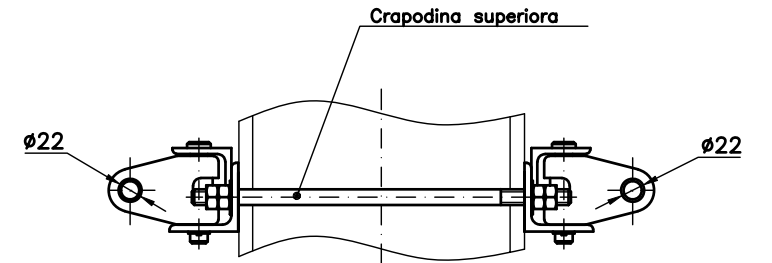

BRIDE PENTRU PRINDEREA A DOUA CONSOLE JUMELATE TWIN CANTILEVERS ATTACHMENTS

Stalp metalic MU 10-5/8,2
Metallic pole MU 10-5/8,2