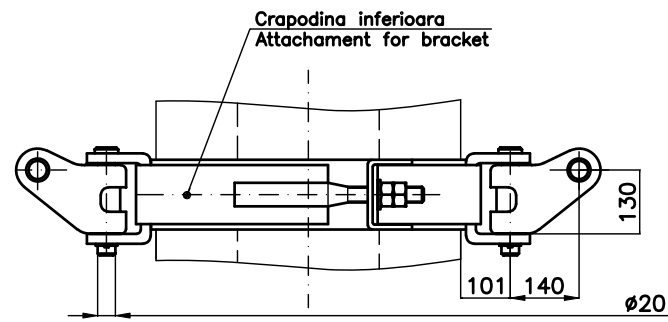

BRIDE PENTRU PRINDEREA A DOUA CONSOLE JUMELATE TWIN CANTILEVERS ATTACHMENTS

Stalp metalic MU 10-5/8,2
Metallic pole MU 10-5/8,2