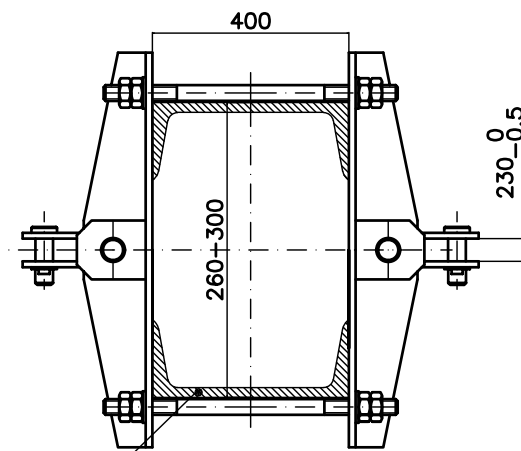

BRIDE PENTRU PRINDEREA A DOUA CONSOLE JUMELATE TWIN CANTILEVERS ATTACHMENTS

Stalp metalic MU 10-5/8,2
Metallic pole MU 10-5/8,2