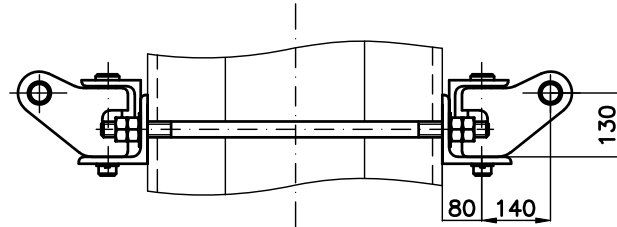

BRIDE PENTRU PRINDEREA A DOUA CONSOLE JUMELATE TWIN CANTILEVERS ATTACHMENTS

Stalp metalic MU 10-5/8,2
Metallic pole MU 10-5/8,2