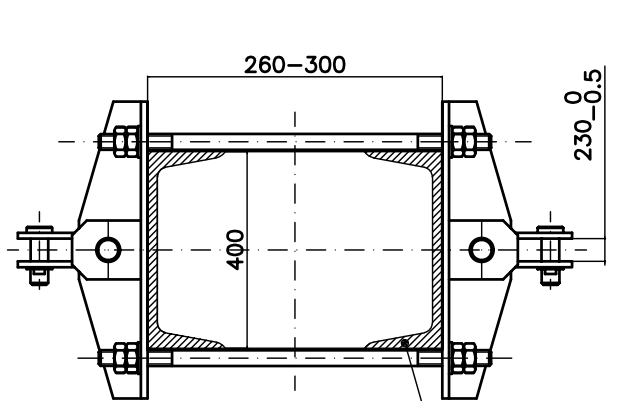

BRIDE PENTRU PRINDEREA A DOUA CONSOLE JUMELATE TWIN CANTILEVERS ATTACHMENTS

Stalp metalic MU 10-5/8,2
Metallic pole MU 10-5/8,2