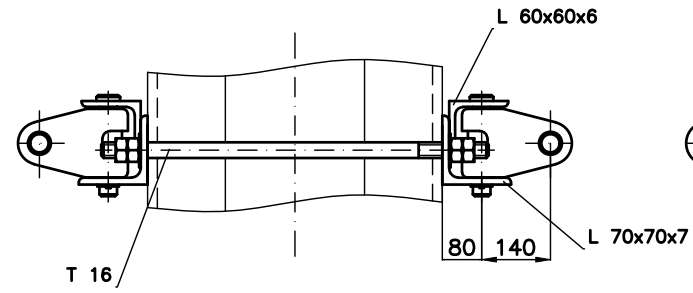

BRIDE PENTRU PRINDEREA A DOUA CONSOLE JUMELATE TWIN CANTILEVERS ATTACHMENTS

Stalp metalic MU 10-5/8,2
Metallic pole MU 10-5/8,2