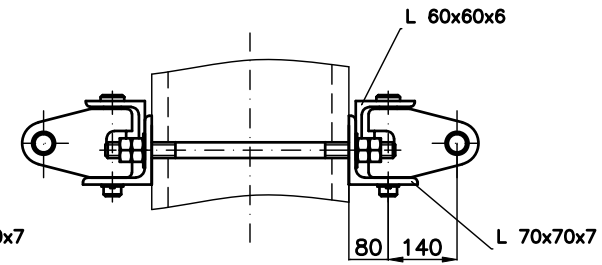

BRIDE PENTRU PRINDEREA A DOUA CONSOLE JUMELATE TWIN CANTILEVERS ATTACHMENTS

Stalp metalic MU 10-5/8,2
Metallic pole MU 10-5/8,2