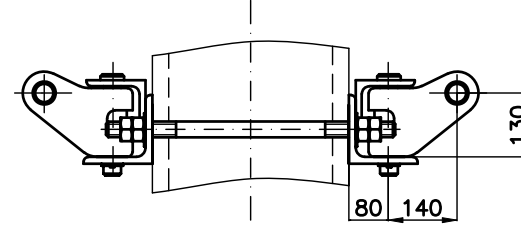

BRIDE PENTRU PRINDEREA A DOUA CONSOLE JUMELATE TWIN CANTILEVERS ATTACHMENTS

Stalp metalic MU 10-5/8,2
Metallic pole MU 10-5/8,2