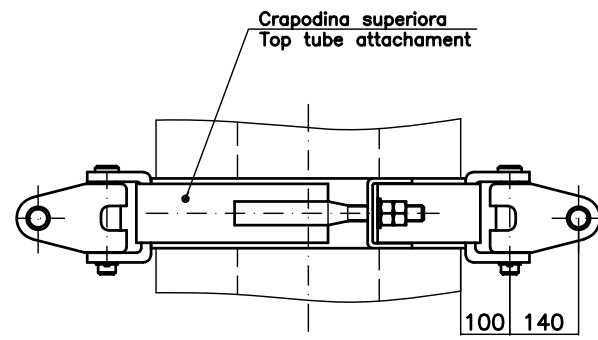

BRIDE PENTRU PRINDEREA A DOUA CONSOLE JUMELATE TWIN CANTILEVERS ATTACHMENTS

Stalp metalic MU 10-5/8,2
Metallic pole MU 10-5/8,2