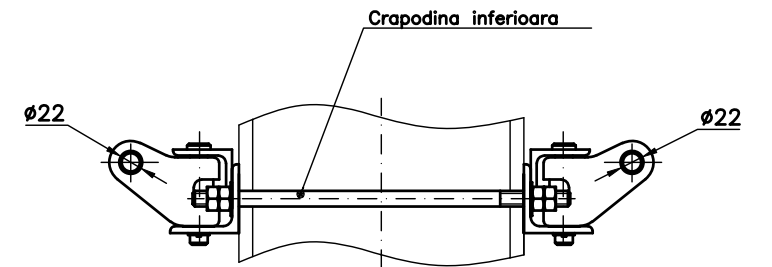

BRIDE PENTRU PRINDEREA A DOUA CONSOLE JUMELATE TWIN CANTILEVERS ATTACHMENTS

Stalp metalic MU 10-5/8,2
Metallic pole MU 10-5/8,2