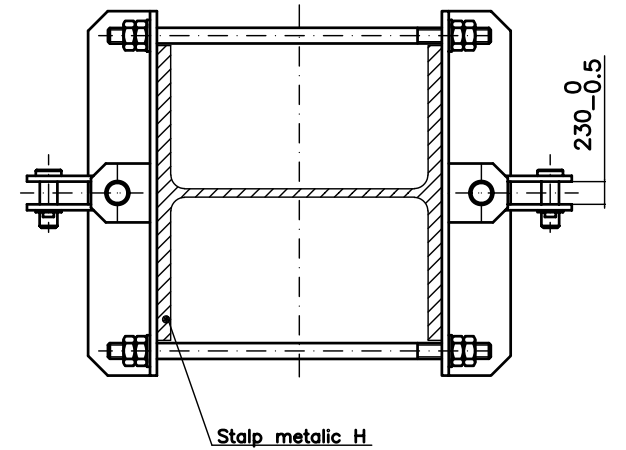

BRIDE PENTRU PRINDEREA A DOUA CONSOLE JUMELATE TWIN CANTILEVERS ATTACHMENTS

Stalp metalic MU 10-5/8,2
Metallic pole MU 10-5/8,2