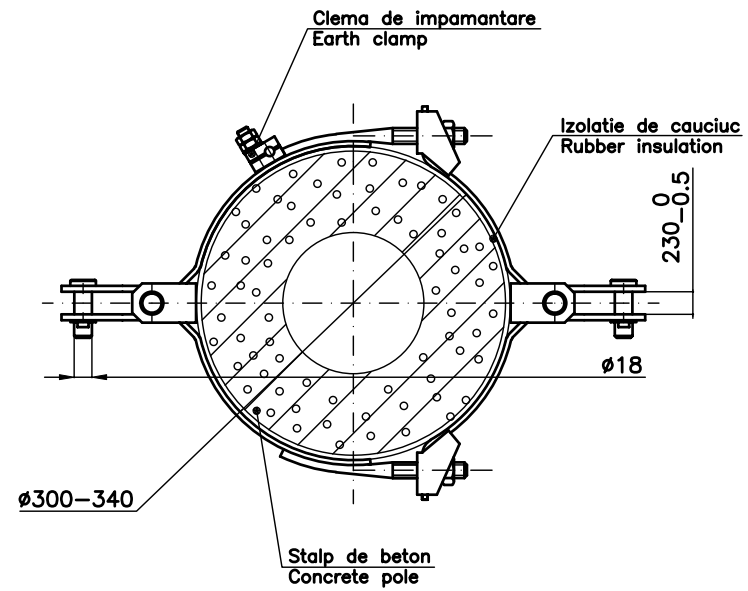

BRIDE PENTRU PRINDEREA A DOUA CONSOLE JUMELATE TWIN CANTILEVERS ATTACHMENTS

Stalp metalic MU 10-5/8,2
Metallic pole MU 10-5/8,2