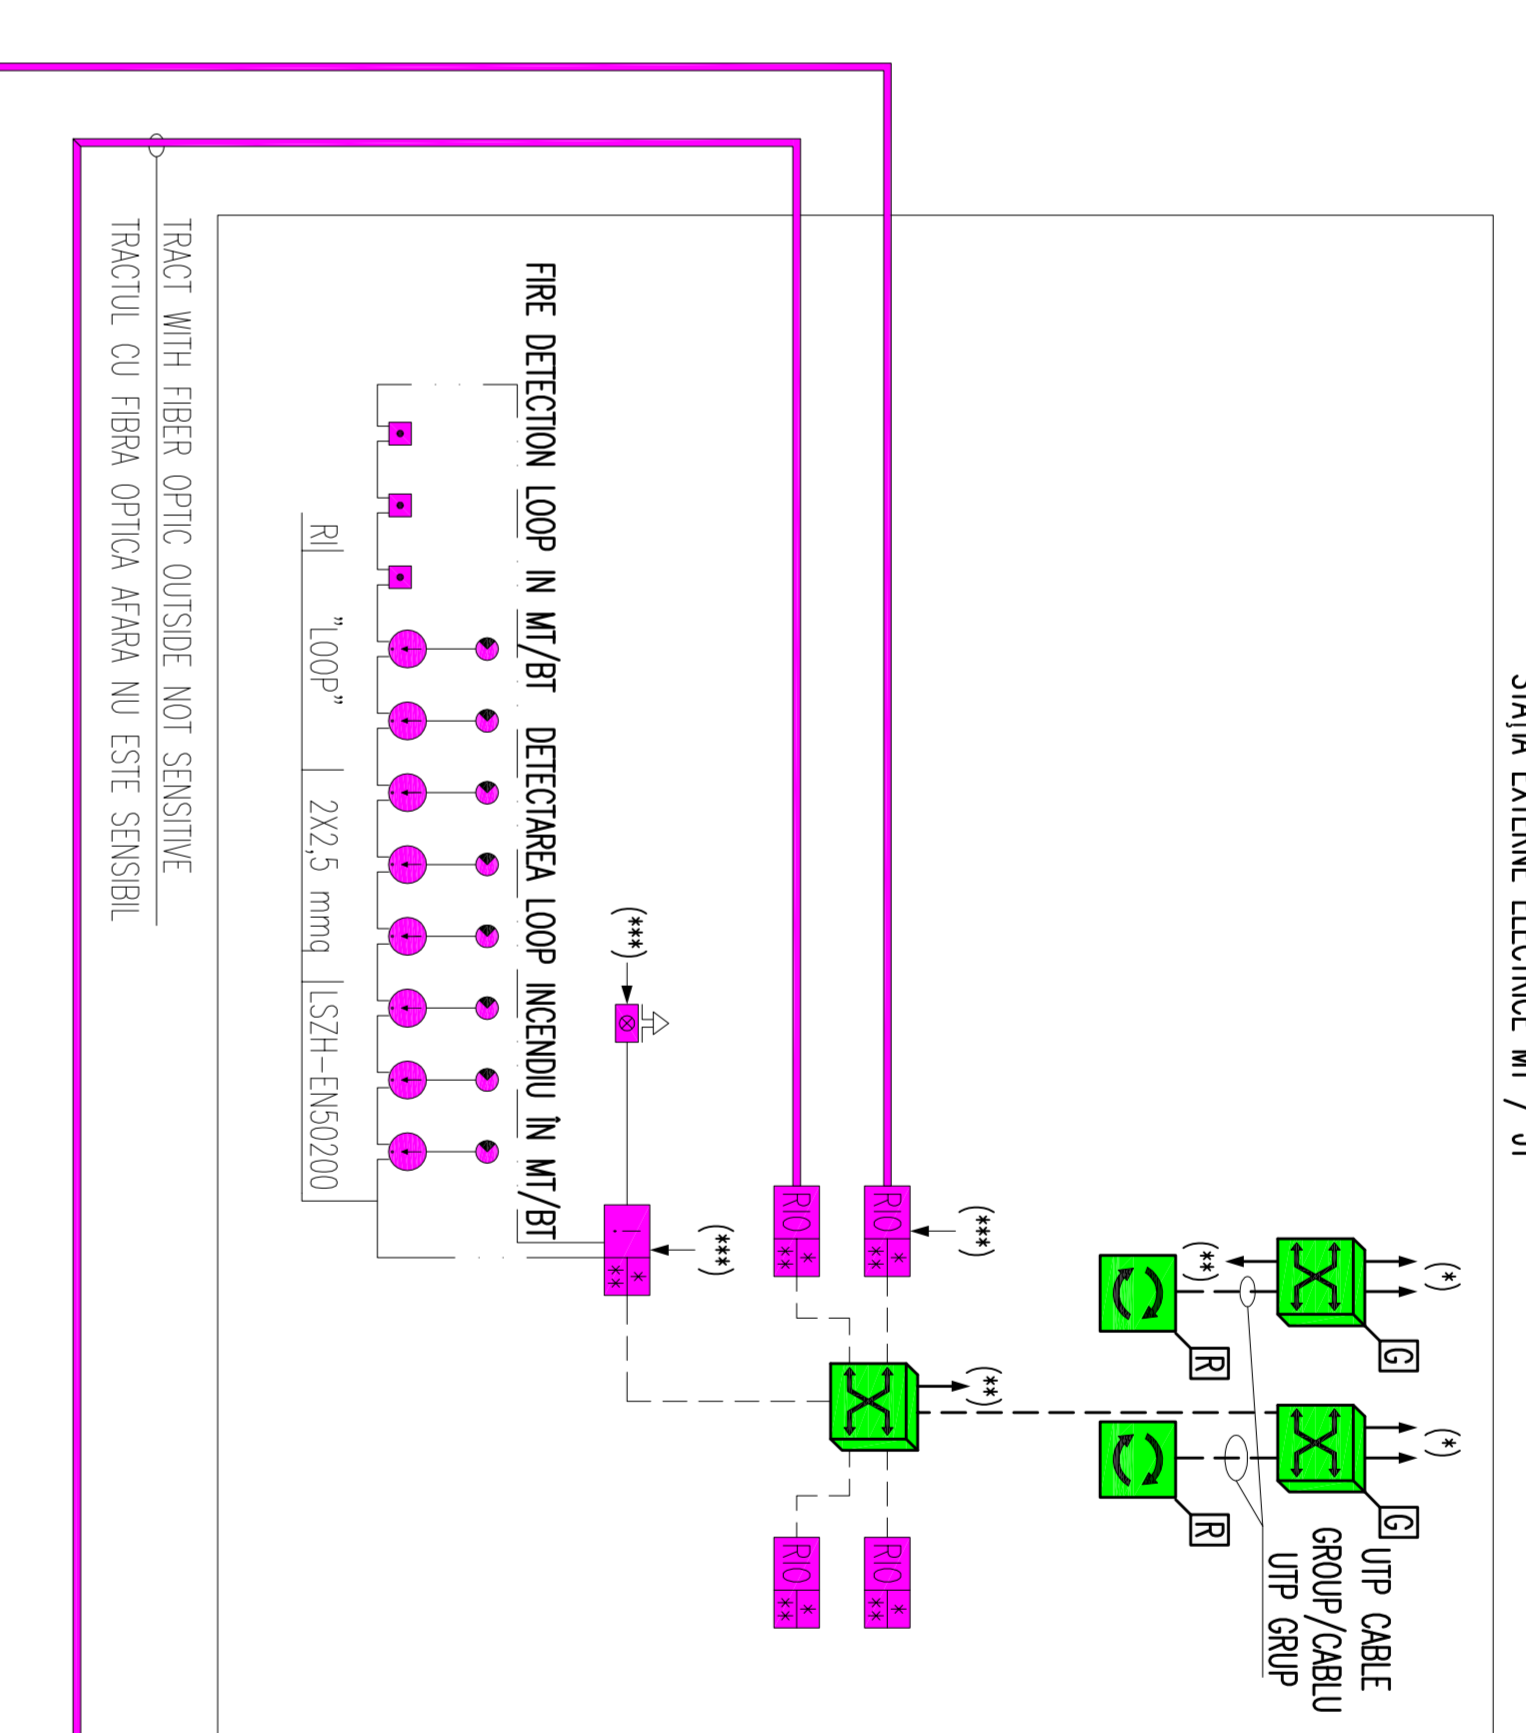

SAFE AREA/ZONA SIGURA