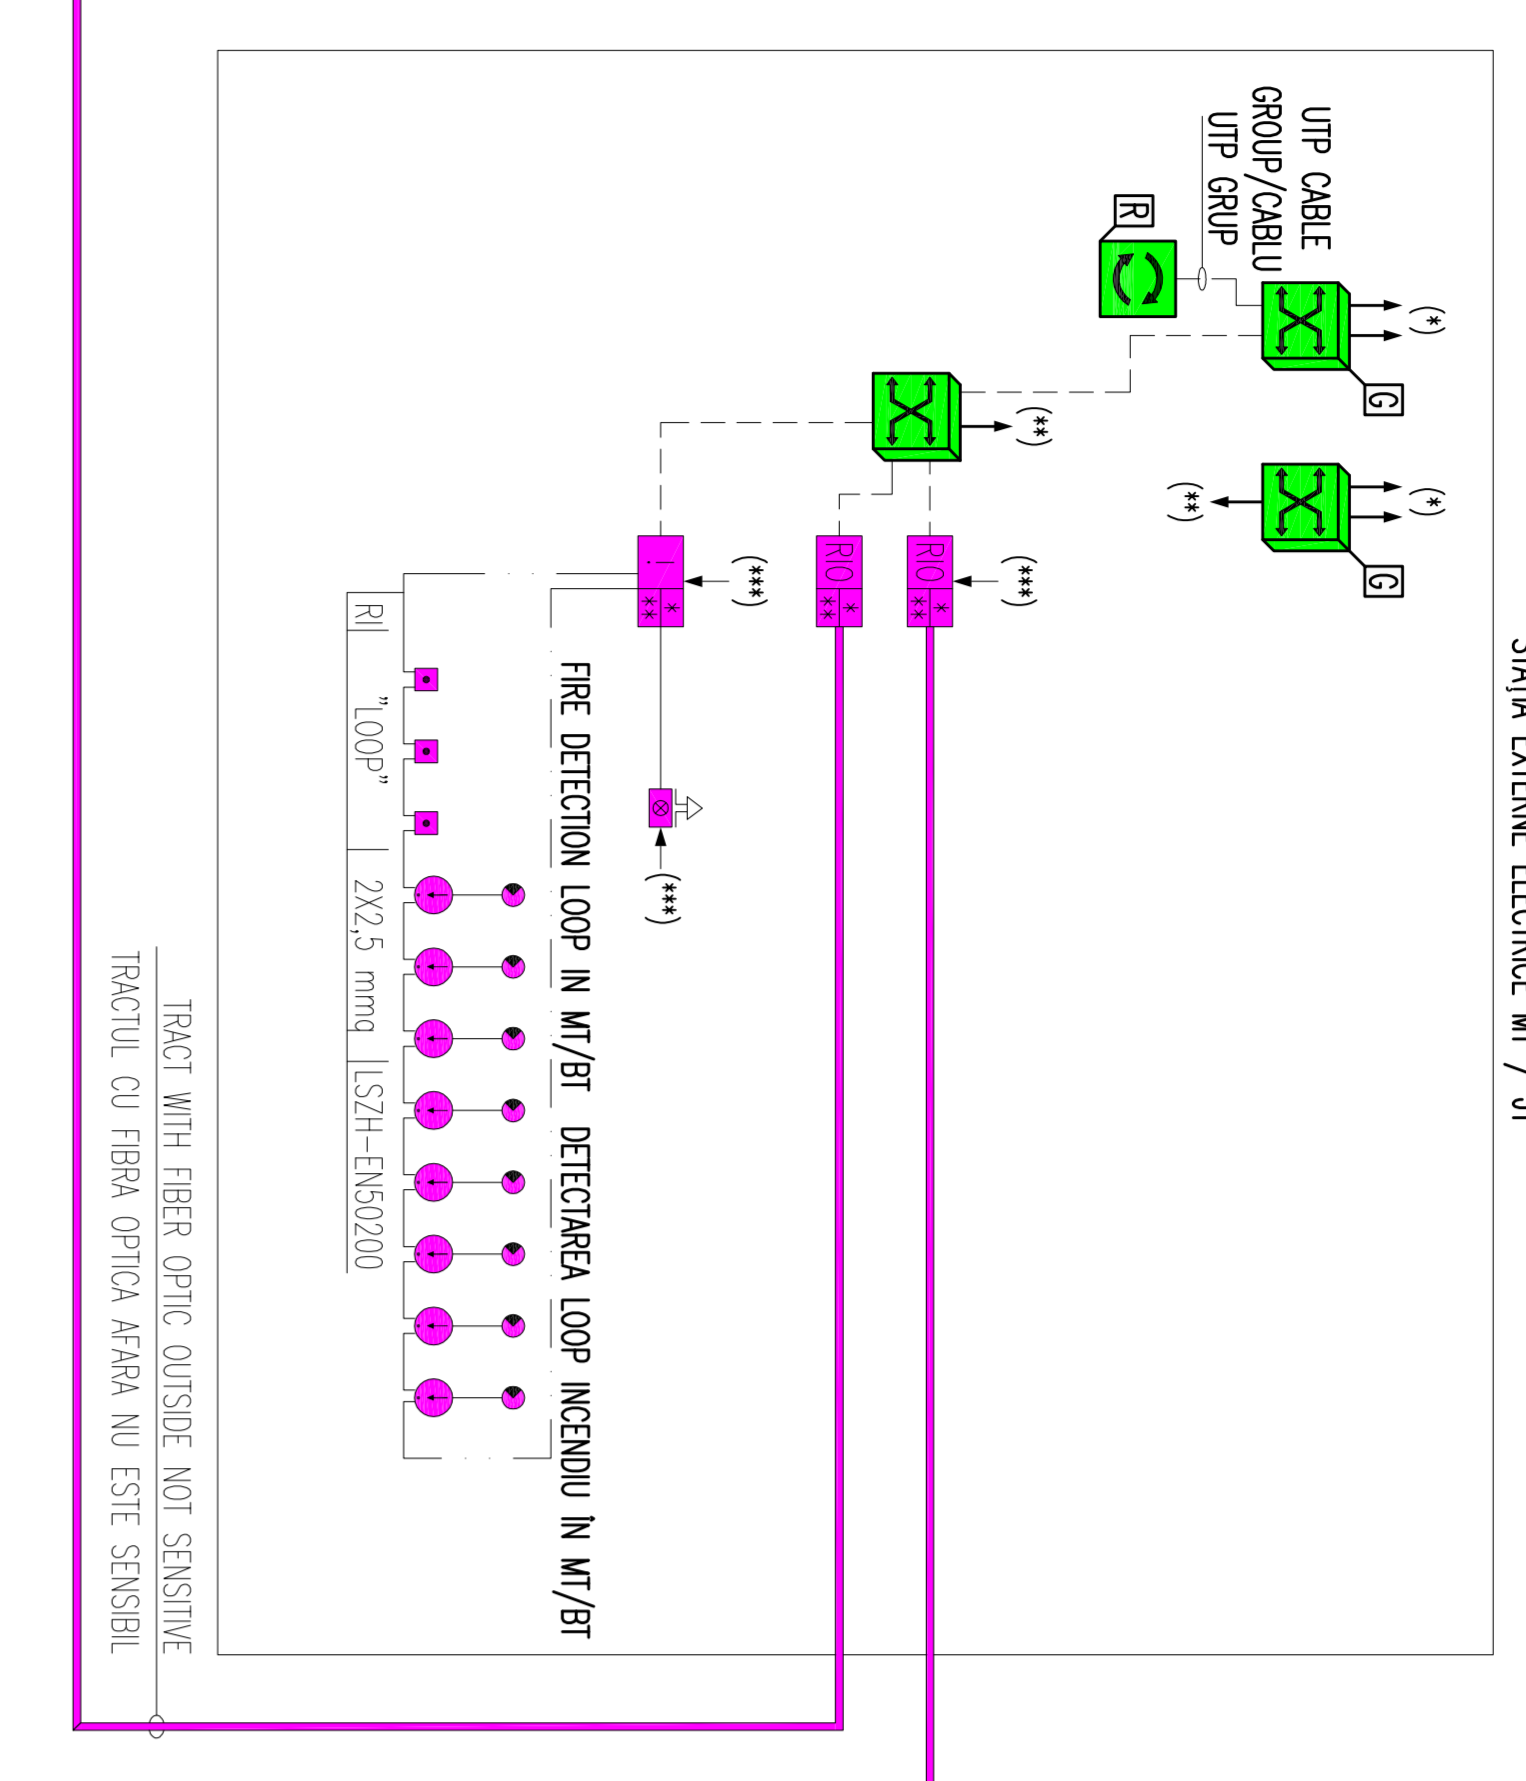

SAFE AREA/ZONA SIGURA