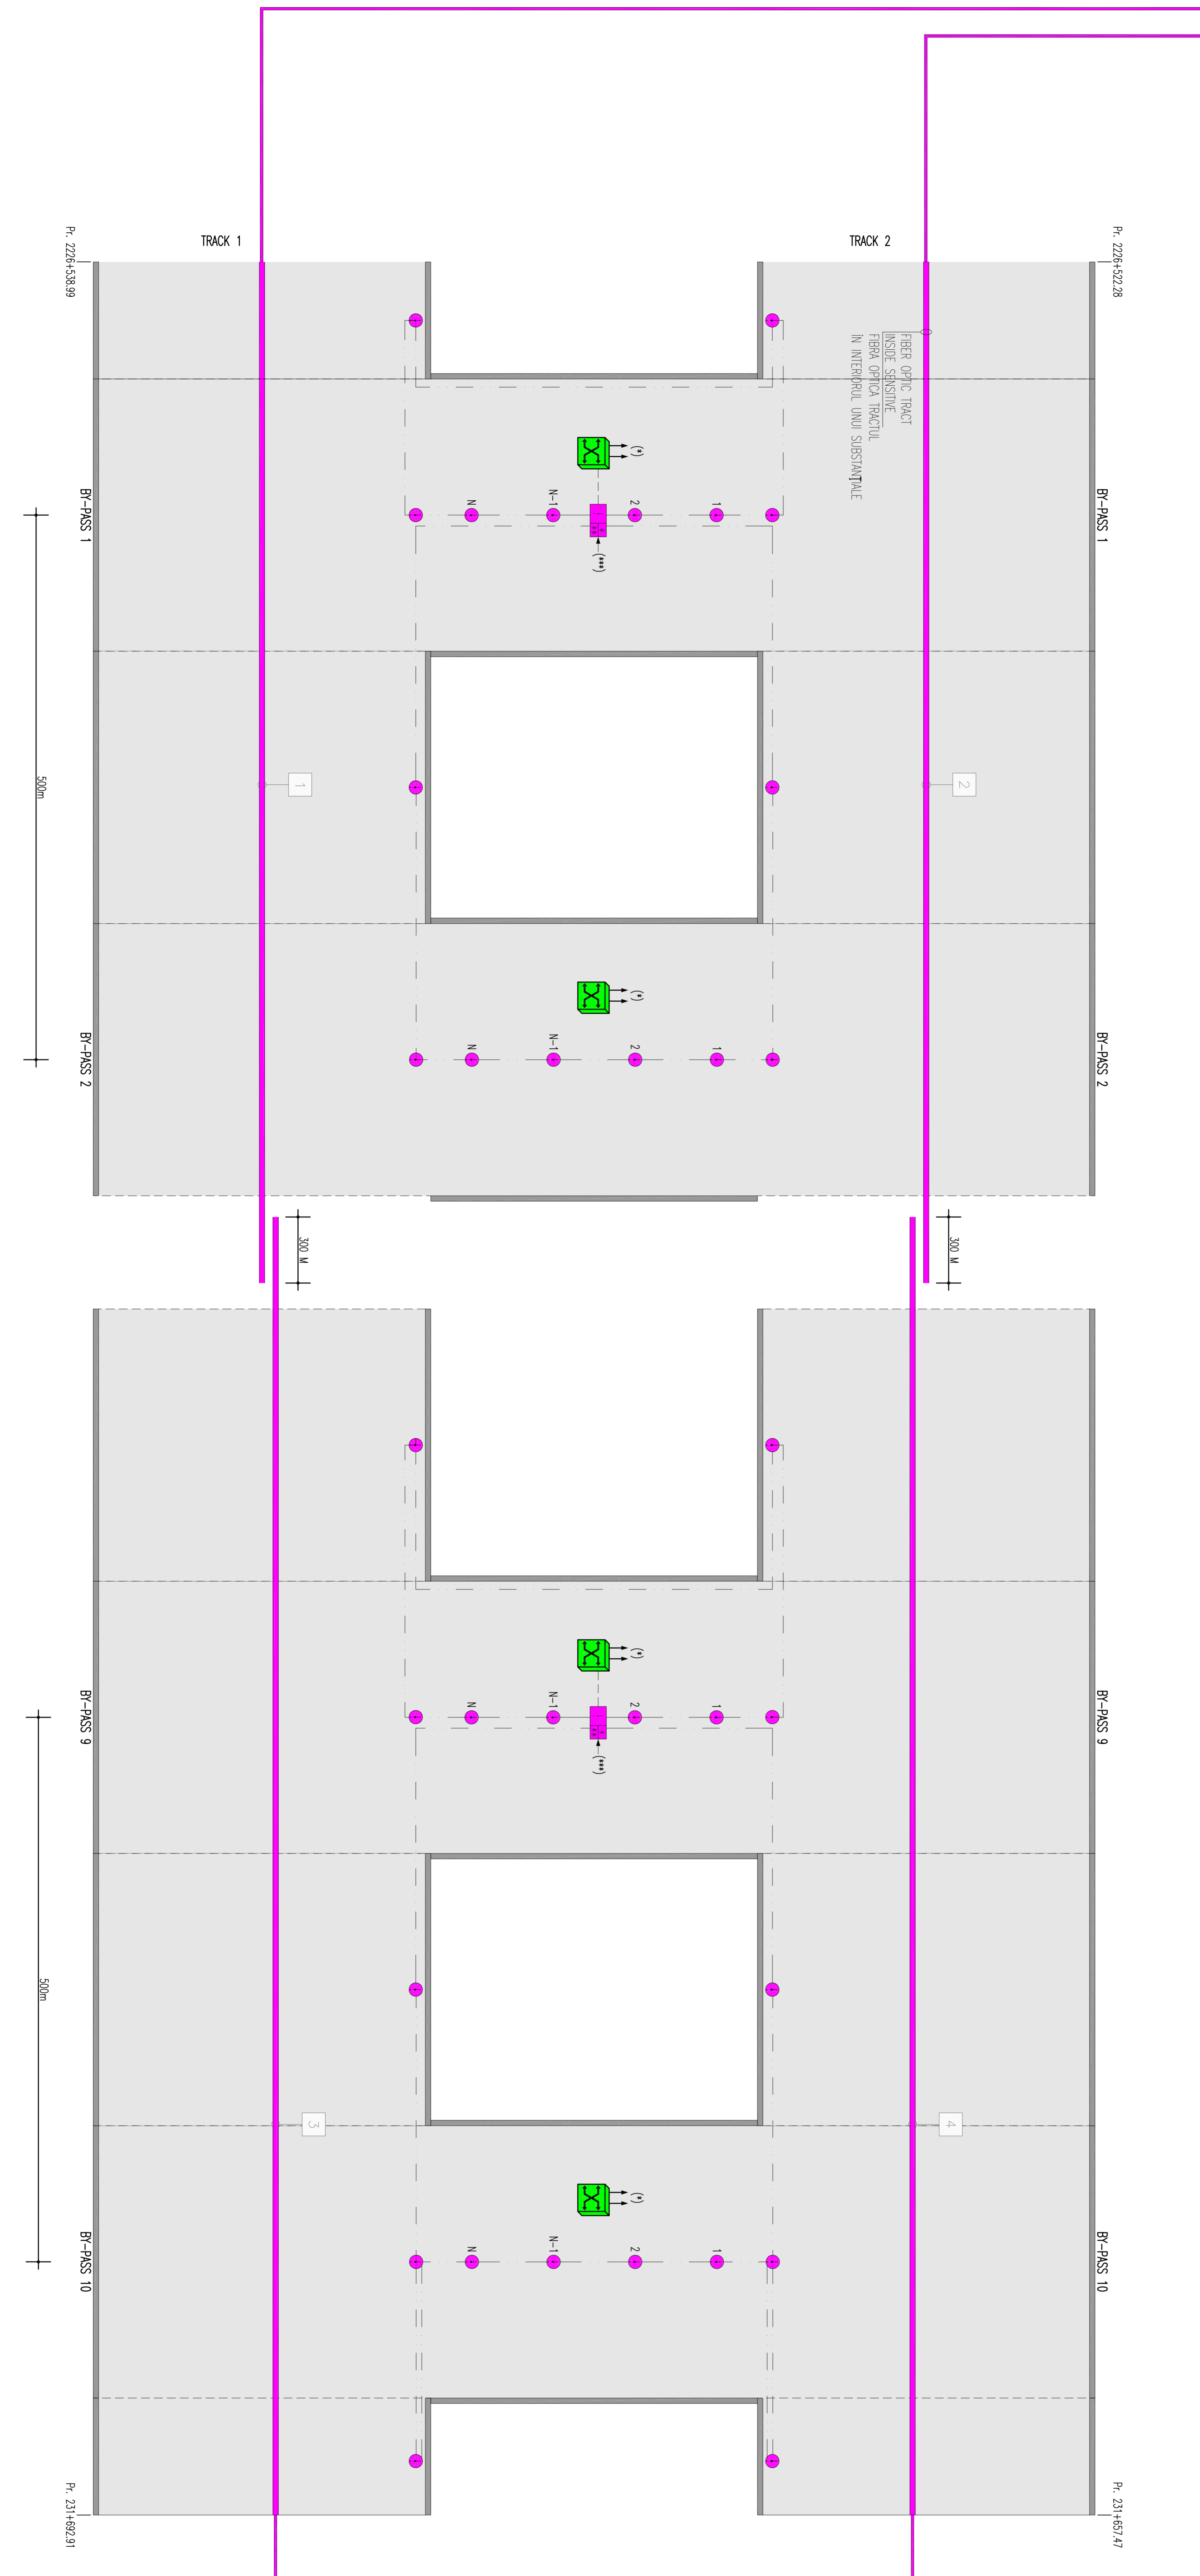

NOTE/NOTE:

- (1) CONNECTED TO THE EMERGENCY DATA NETWORK/CONECTAT LA REZEAUA DE DATE DE URGENJA
- (M) CONNECTED TO THE SAFE AREA EMERGENCY DATA NETWORK/CONECTAT LA REZEAUA DE DATE DE URGENJA DE SIGURA
- (***) POWER SUPPLY Q.B7/008 / SURSA DE ALIMENTARE Q.B7/008