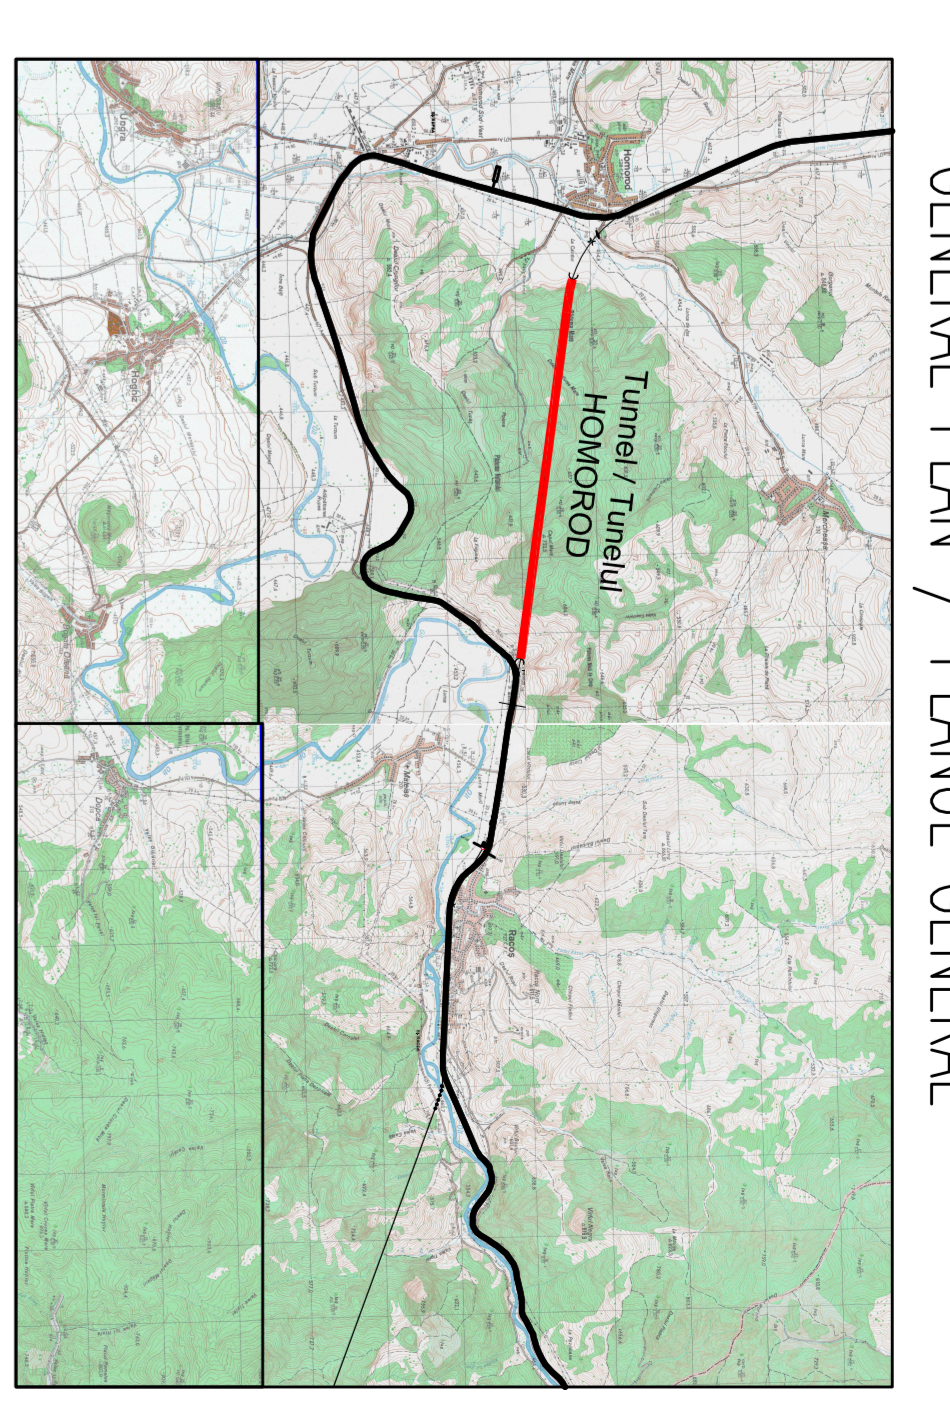

LEGEND NETWORKS/LEGENDA OBIECTIVE

- CABLE FIBER OPTIC SENSOR/CABLE FIBRA OPTICA SENZOR
- FIRE DETECTION LOOP/DE DETECTORE A INCENDIU/LOOP
- ON ETHERNET CABLE CAT 6 UTP/ON CABLU ETHERNET CAT 6 UTP

LEGEND SYMBOL/LEGENDA SIMBOLURI

- ACTIVE EQUIPMENT/ACTIVE UTILAJE
- SWITCH NODE / SWITCH NOD
- GENERAL SWITCH TUNNEL NETWORK/SWITCH GENERAL RETEA DE TUNELUL PASAJUL SI/RETEA DE TUNELUL SI/RETEA DE TUNELUL
- FIBER OPTIC CABLE MULTIMODE AND/OR SINGLEMODE/CABLU DE FIBRA OPTICA (MULTIMODE SI / SIU SINGLEMODE)
- SMOKE DETECTION SENSOR/DETECTOR FUM SENZOR
- OPTICAL REPAIRER OUT DOOR DETECTOR FOR LOCAL/REPAIRER OPTICAL OUT DOOR DETECTOR DE LOCAL
- LOCAL TECHNIQUE THE DETECTION UNIT-BR-PASS-NICE/CENTRAL TECHNIC LOCAL DE DETECTORE A INCENDIU-BR-PASS-DE NISA
- FIBER DETECTION UNIT FOR OPTICAL SENSOR CABLE/CENTRAL DE DETECTORE A INCENDIU-UNITATE SENZOR CABLU OPTIC/CENTRAL DE DETECTORE A INCENDIU-UNITATE SENZOR CABLU OPTIC
- MANUAL THE PUSH BUTTON/MANUAL DE ALARMA/DE INCENDIU BUTON
- SIREN WITH FLASHING FOR EXTERNAL/SIREN CU INTERMITENT DE EXTERNE
- OPTICAL SENSOR CABLE NUMBERING/NUMEROTAREA SENZOR CABLE

SAFE AREA/ZONA SIGURA

GENERAL PLAN / PLANUL GENERAL

NOTE/NOTE:
 - (*) CONNECTED TO THE EMERGENCY DATA NETWORK/CONECTAT LA RETEAUA DE DATE DE URGENA
 - (**) CONNECTED TO THE SAFE AREA EMERGENCY DATA NETWORK/CONECTAT LA RETEAUA DE DATE DE URGENA DE PLANA
 - (***) POWER SUPPLY 0.8V/0.08 / SURSA DE ALIMENTARE 0.8V/0.08