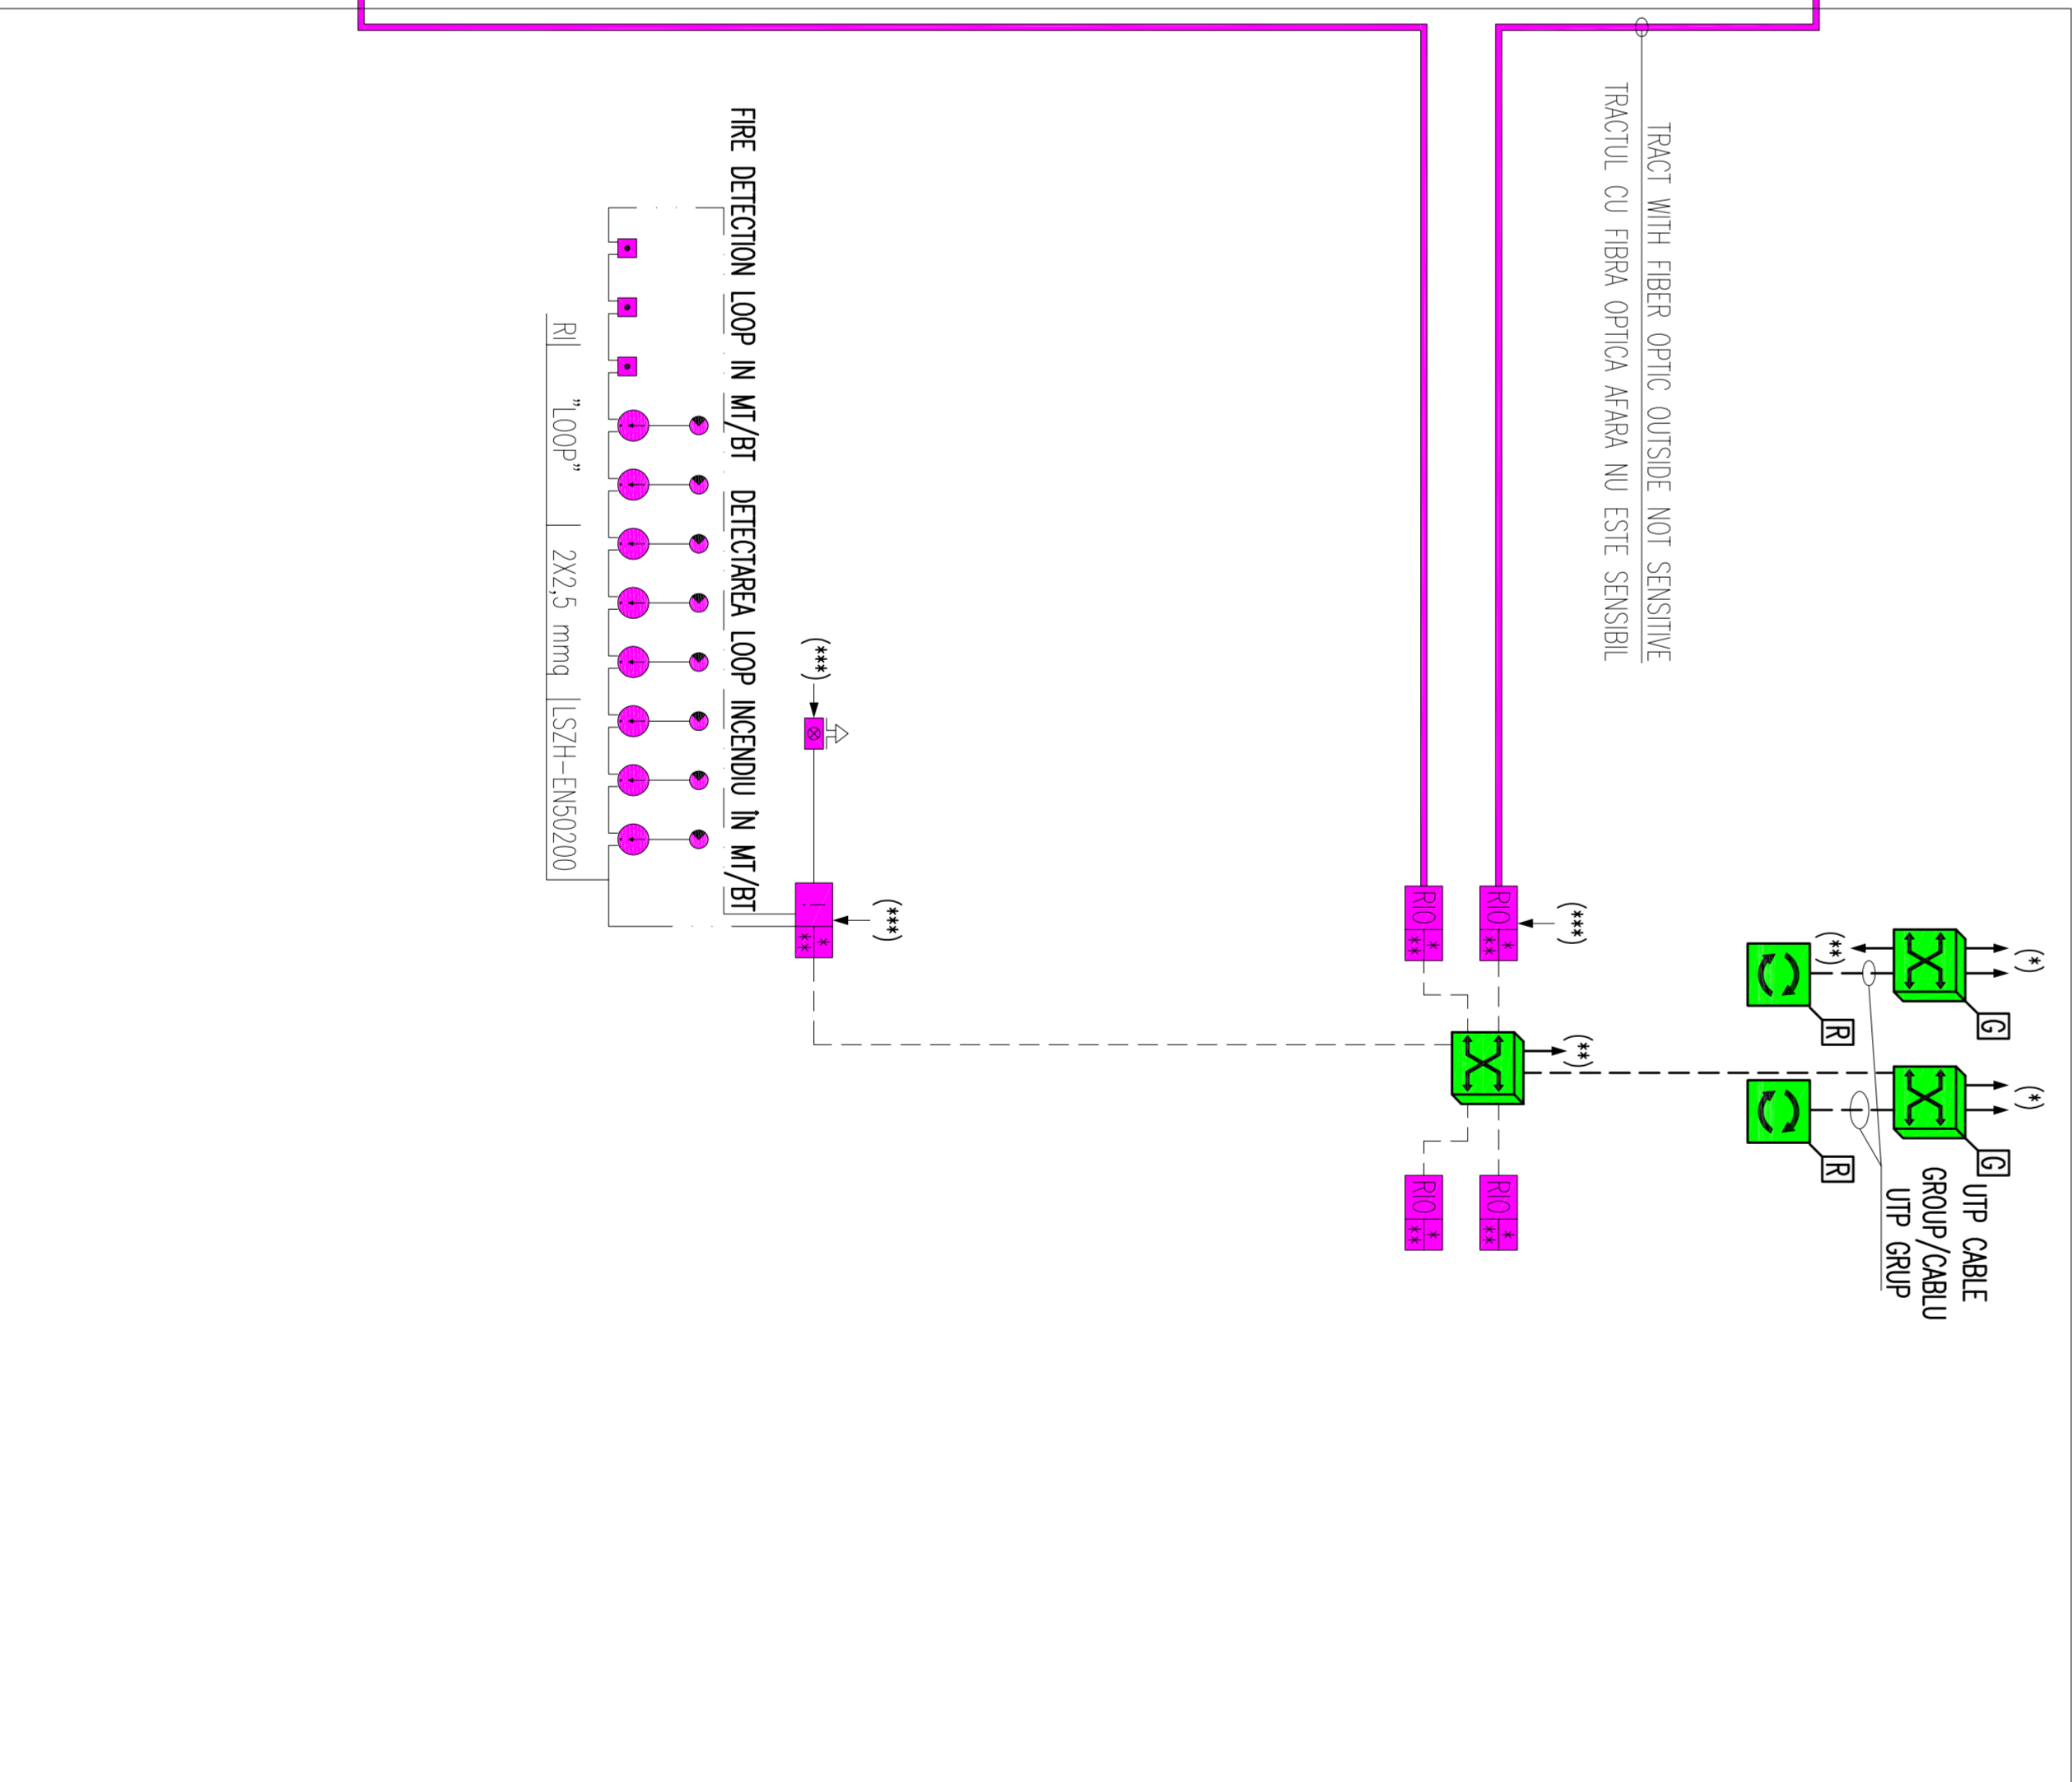

LEGEND NETWORKS/LEGENDA OBIECTIVE

- CABLE FIBER OPTIC SENSOR/CABLE FIBRA OPTICA SENZOR
- FIRE DETECTION LOOP/DE DETECTORE A INCENDIU/LOOP
- ON ETHERNET CABLE CAT 6 UTP/ON CABLU ETHERNET CAT 6 UTP

LEGEND SYMBOL/LEGENDA SIMBOLURI

- ACTIVE EQUIPMENT/ACTIVE UTILAJE
- SWITCH NODE / SWITCH NOD
- GENERAL SWITCH TUNNEL NETWORK/SWITCH GENERAL RETEA DE TUNELUL PASAJUL SI/RETEA DE TUNELUL SI/RETEA DE TUNELUL
- FIBER OPTIC CABLE MULTIMODE AND/OR SINGLEMODE/CABLU DE FIBRA OPTICA (MULTIMODE SI / SIU SINGLEMODE)
- SMOKE DETECTION SENSOR/DETECTOR FUM SENZOR
- OPTICAL REPAIRER OUT DOOR DETECTOR FOR LOCAL/REPAIRER OPTICAL OUT DOOR DETECTOR DE LOCAL
- LOCAL TECHNIQUE THE DETECTION UNIT-BR-PASS-NICE/CENTRAL TECHNIC LOCAL DE DETECTORE A INCENDIU-BR-PASS-DE NISA
- FIBER DETECTION UNIT FOR OPTICAL SENSOR CABLE/CENTRAL DE DETECTORE A INCENDIU-UNITATE SENZOR CABLU OPTIC/CENTRAL DE DETECTORE A INCENDIU-UNITATE SENZOR CABLU OPTIC
- MANUAL THE PUSH BUTTON/MANUAL DE ALARMA/DE INCENDIU BUTON
- SIREN WITH FLASHING FOR EXTERNAL/SIREN CU INTERMITENT DE EXTERNE
- OPTICAL SENSOR CABLE NUMBERING/NUMEROTAREA SENZOR CABLE

SAFE AREA/ZONA SIGURA

GENERAL PLAN / PLANUL GENERAL

NOTE/NOTE:
 - (*) CONNECTED TO THE EMERGENCY DATA NETWORK/CONECTAT LA RETEAUA DE DATE DE URGENA
 - (**) CONNECTED TO THE SAFE AREA EMERGENCY DATA NETWORK/CONECTAT LA RETEAUA DE DATE DE URGENA DE PLANA
 - (***) POWER SUPPLY 0.8V/0.08 / SURSA DE ALIMENTARE 0.8V/0.08