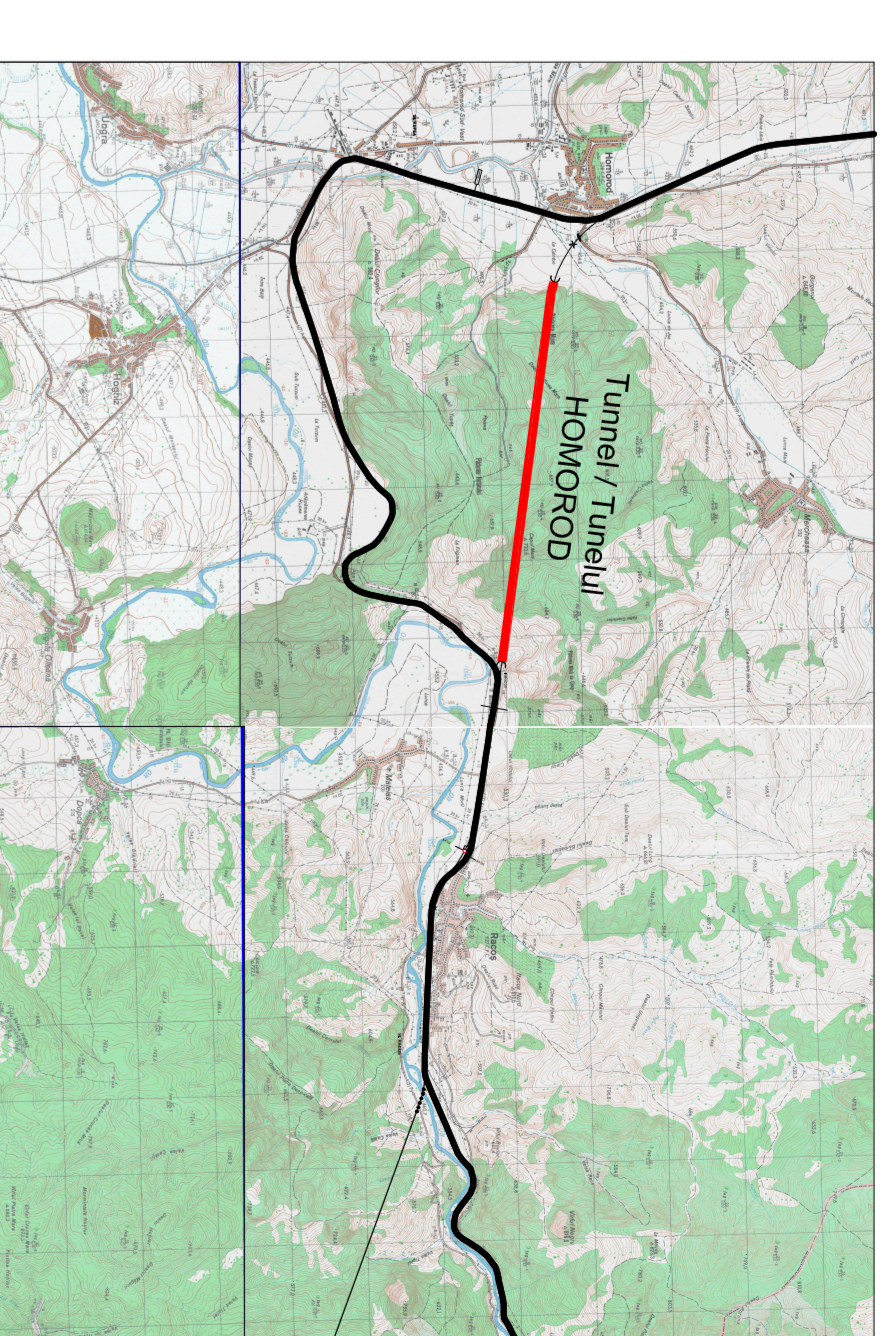

GENERAL PLAN / PLANUL GENERAL

SYMBOLS LEGEND/LEGENDA SIMBOLURI

	OPTICAL CABLE FOR FIRE DETECTION/CABLU OPTIC/PERIPERIU DETECTOR A INCENDIULUI
	SENSOR DETECTION SMOKE/SENZOR DE DETECTOR A FUMULUI
	ZONE FIRE DETECTION UNIT/CENTRAL DE DETECTOR A INCENDIULUI A ZONA INCENDIULUI PERIUR CABLU SENZOR OPTIC

NOTE:
- AREA SHOWN IN THE NEXT / PREVIOUS SHEET
- ZONA PREZENTATA IN PACETUL URMATOR / ANTERIORA

D									
C									
B									
A									

Index	Date	Modifications	Project Designer	Technical Consultant	Approved Consultant	Approved Client

GOVERNUL ROMANIEI
ROMANIA DEVELOPMENT PROJECT

PROIECT FINANȚAT DE UNIUNEA EUROPEANA
EUROPEAN UNION FINANCED PROJECT

CLIENT / CLIENT
C.N.C.F. "C.F.R." - S.A.

CONSULTANT / CONSULTANT
SASOIL
Sasol
Sasol
Sasol

CONSULTANT / SUBCONSULTANT
R. Luzzi
C. Gambelli
C. Gambelli
P. Anziosi

DATE
Date
Date
Date
Date

SIGNATURES
Scrierile
Scrierile
Scrierile
Scrierile

PROIECT/PROIECT
2023/2023
P.11 / T.5

SECURITY SYSTEMS
Sistemul de securitate
Sistemul de securitate
Sistemul de securitate
Sistemul de securitate

CONDICȚII / CONDITIONS
Sistemul de securitate
Sistemul de securitate
Sistemul de securitate
Sistemul de securitate

SCALE
1:1000
1:1000
1:1000
1:1000

DATE
1/11/2023
1/11/2023
1/11/2023
1/11/2023